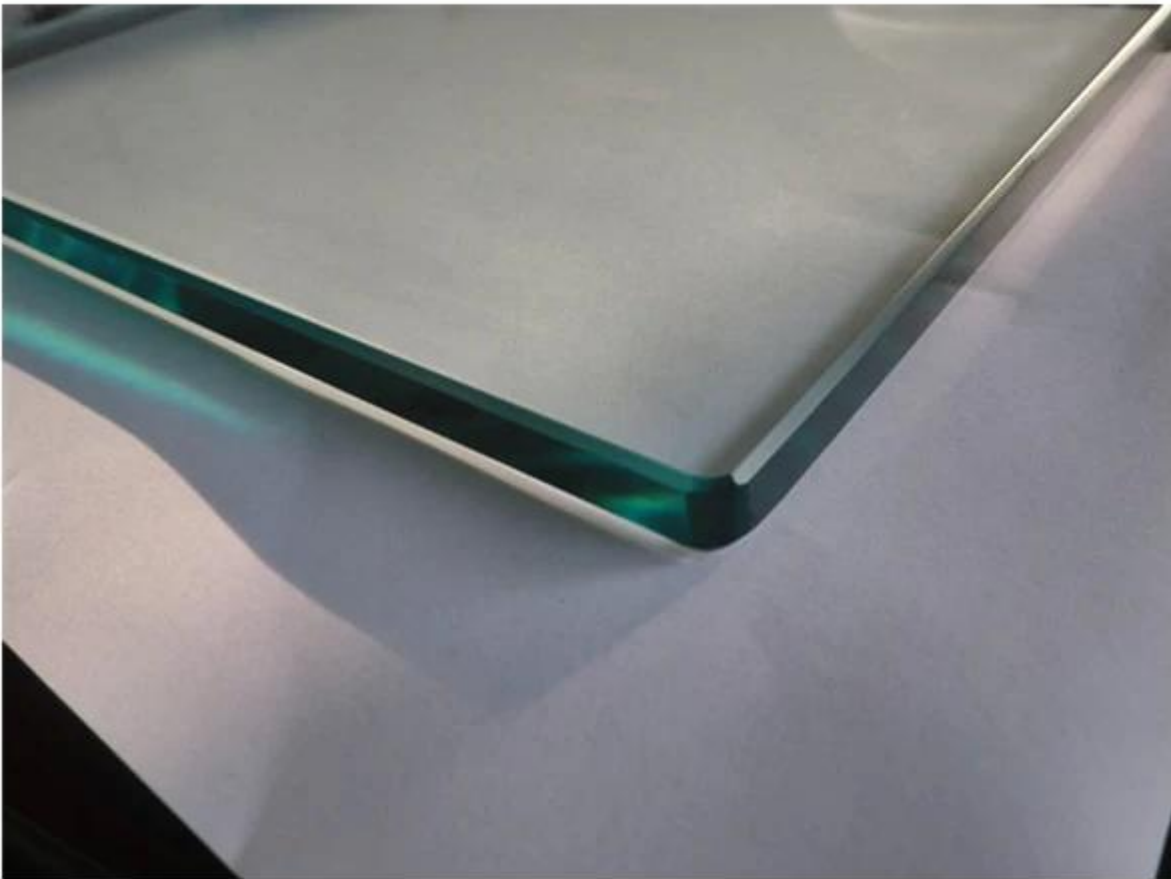

2.handrail post

[10mm stainless steel glass handrail post for balcony](#)