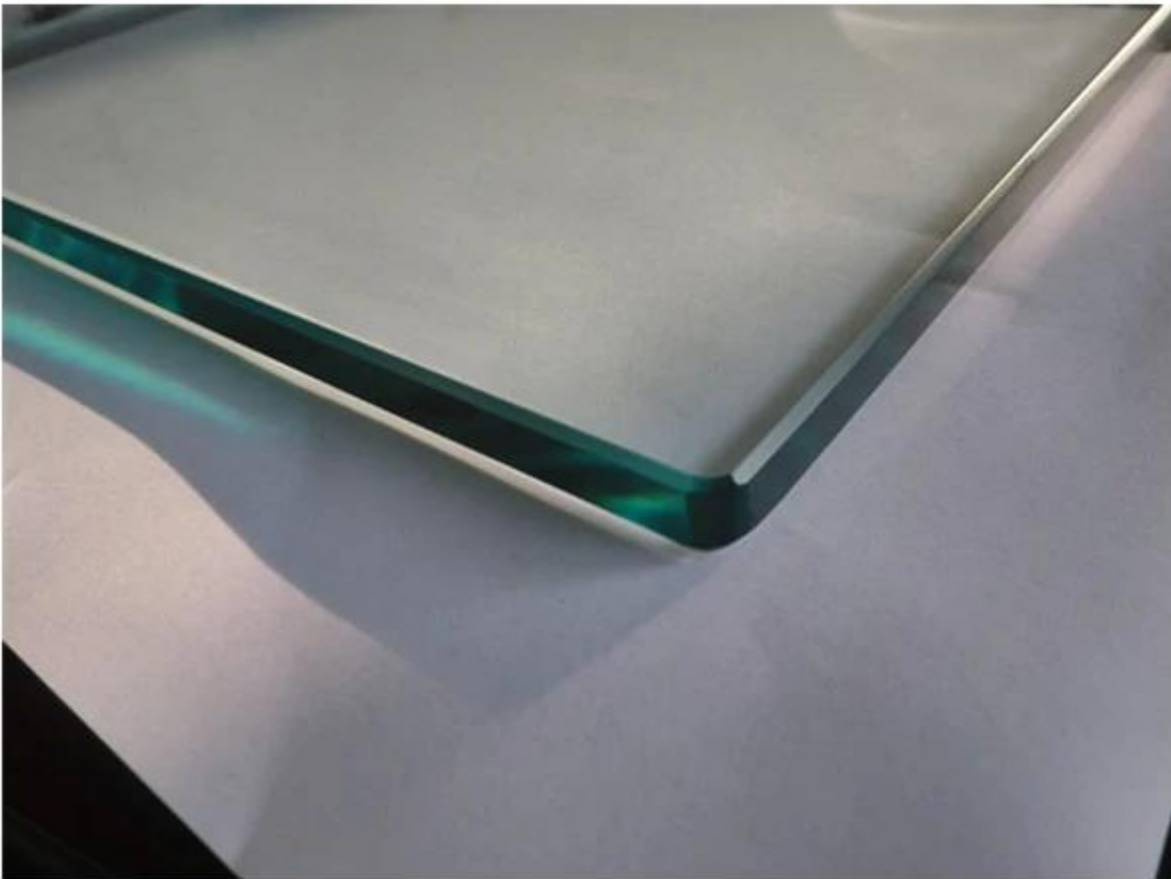

6.project pic