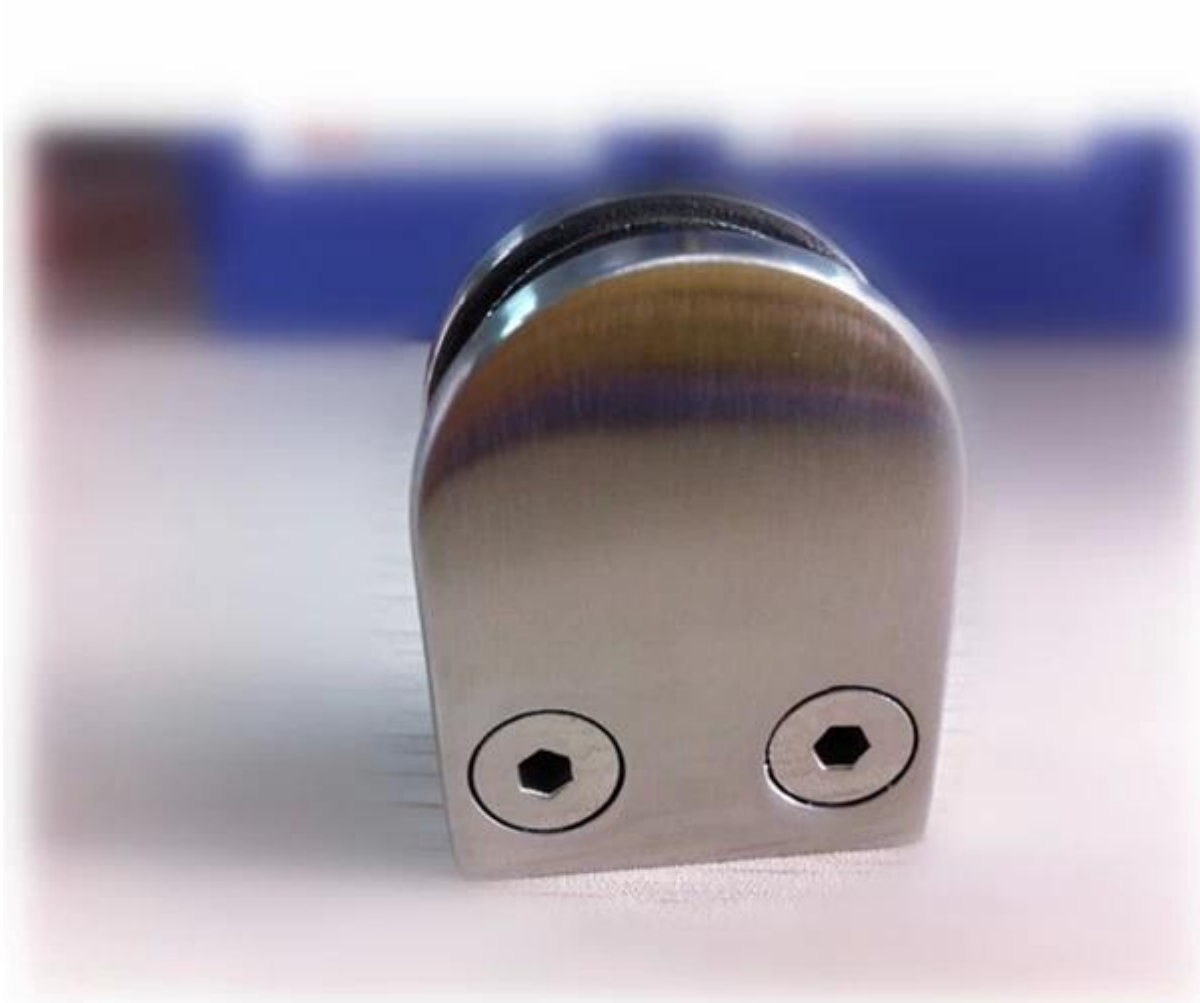

Stainless steel glass handrail products include stainless steel handrail post,10-12mm tempered glass panel. It is widely used for stair and balcony decoration.

The post fittings are glass clamp,base cover,tube connector and end cap. We do tailor-made cutting for the glass panel.

It is easy for installation,maintenance free.

Handrail post fitting

1.glass clamp

[stainless steel square type glass clamp for stair,stainless steel glass clamp with flat base for balcony handrail](#)

G102

[stainless steel round glass clamp for 3/8" glass china factory,china stainless steel handrail post glass clamp for stair](#)

G104 glass clamp, flat

2.end cap

[stainless steel handrail post end cap for stair china factory, china](#)
[stainless steel round tube end cap for balcony stair](#)

stainless steel end cap

3.base and cover

[china stainless steel round handrail post base and cover for stair, stainless steel base and cover for round post](#)

base and cover BS911

4.tube connector

[stainless steel elbow for round handrail pipe, stainless steel round handrail post elbow for stair](#)