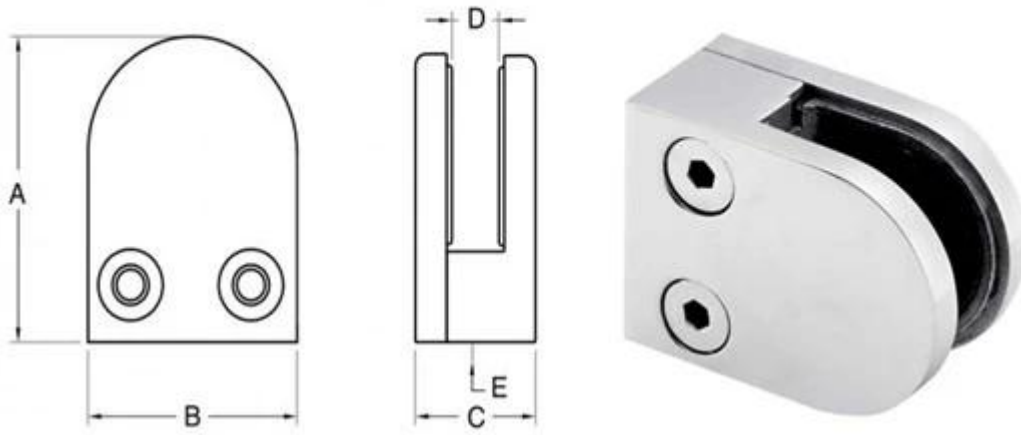

stainless steel glass railing clamps for square post or wall

Model: G104

material:stainless steel 304 or 316

Finish:brushed stainless steel or polished stainless steel

Surface:satin or mirror

type: D clamps

to fix on square post or wall

to fit for 8mm or 10mm thick tempered glass

each post can come with 2 clamps or 4 clamps or 6 clamps

G104 clamp dimension:50*40*26*12mm

fittings including:1 of allen key,1 of screw for instillation,2 of rubber gasket

For model G104,please check below photo in satin finish:

For model G104,please check below photo in mirror finish:

For the dimension drawing, please check below:

Item No.	A	B	C	D
G103	50	40	22	8
G104	50	40	26	12
G105	54	45	28	14
Suitable for 6-12mm glass				