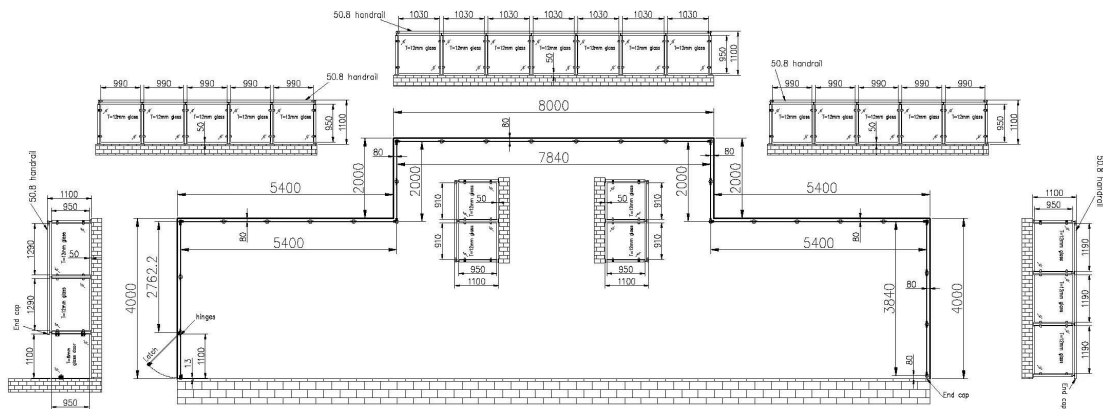

Stainless steel glass railing design for swimming pool fence without top handrails .We also offer locking systems glass hinge and glass latch for the glass gate .

Item	Stainless steel glass railing design for swimming pool fence
Glass railing post	Round 42.4/50.8mm post , height 1100mm to 1500mm , as per requirement
Mounting type	base plate mount onto ground
Fittings	Glass clamps , base plate , base cover , top end caps
Glass thickness	10mm to 12mm
Installation	DIY
Installation drawing	available upon order confirmation
MOQ	30 meters
Payment terms	T/T ; Alibaba trade assurance
Lead time	normally 25 days

Stainless steel glass railing designs installation drawing reference for our customers -