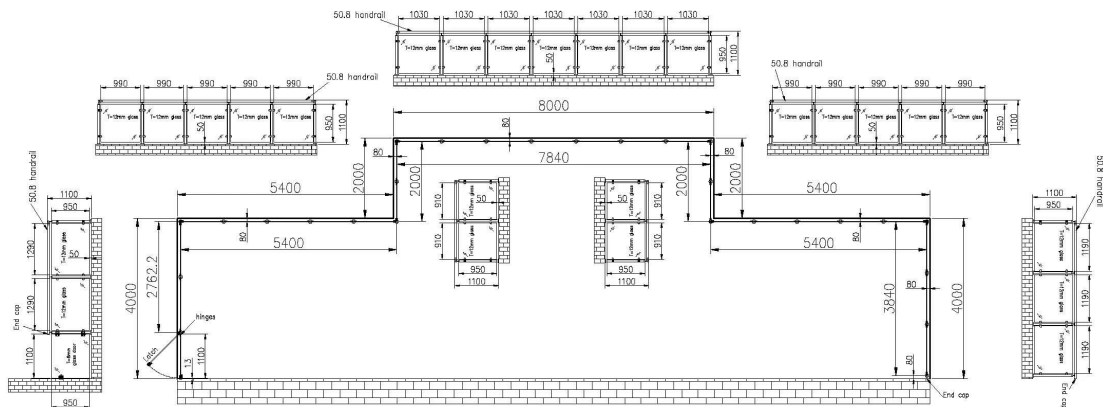

Stainless steel glass railing design for swimming pool fence without top handrails .We also offer locking systems glass hinge and glass latch for the glass gate .

Item	Stainless steel glass railing design for swimming pool fence
Glass railing post	Round 42.4/50.8mm post , height 1100mm to 1500mm , as per requirement
Mounting type	base plate mount onto ground
Fittings	Glass clamps , base plate , base cover , top end caps
Glass thickness	10mm to 12mm
Installation	DIY
Installation drawing	available upon order confirmation
MOQ	30 meters
Payment terms	T/T ; Alibaba trade assurance
Lead time	normally 25 days

Stainless steel glass railing designs installation drawing reference for our customers -