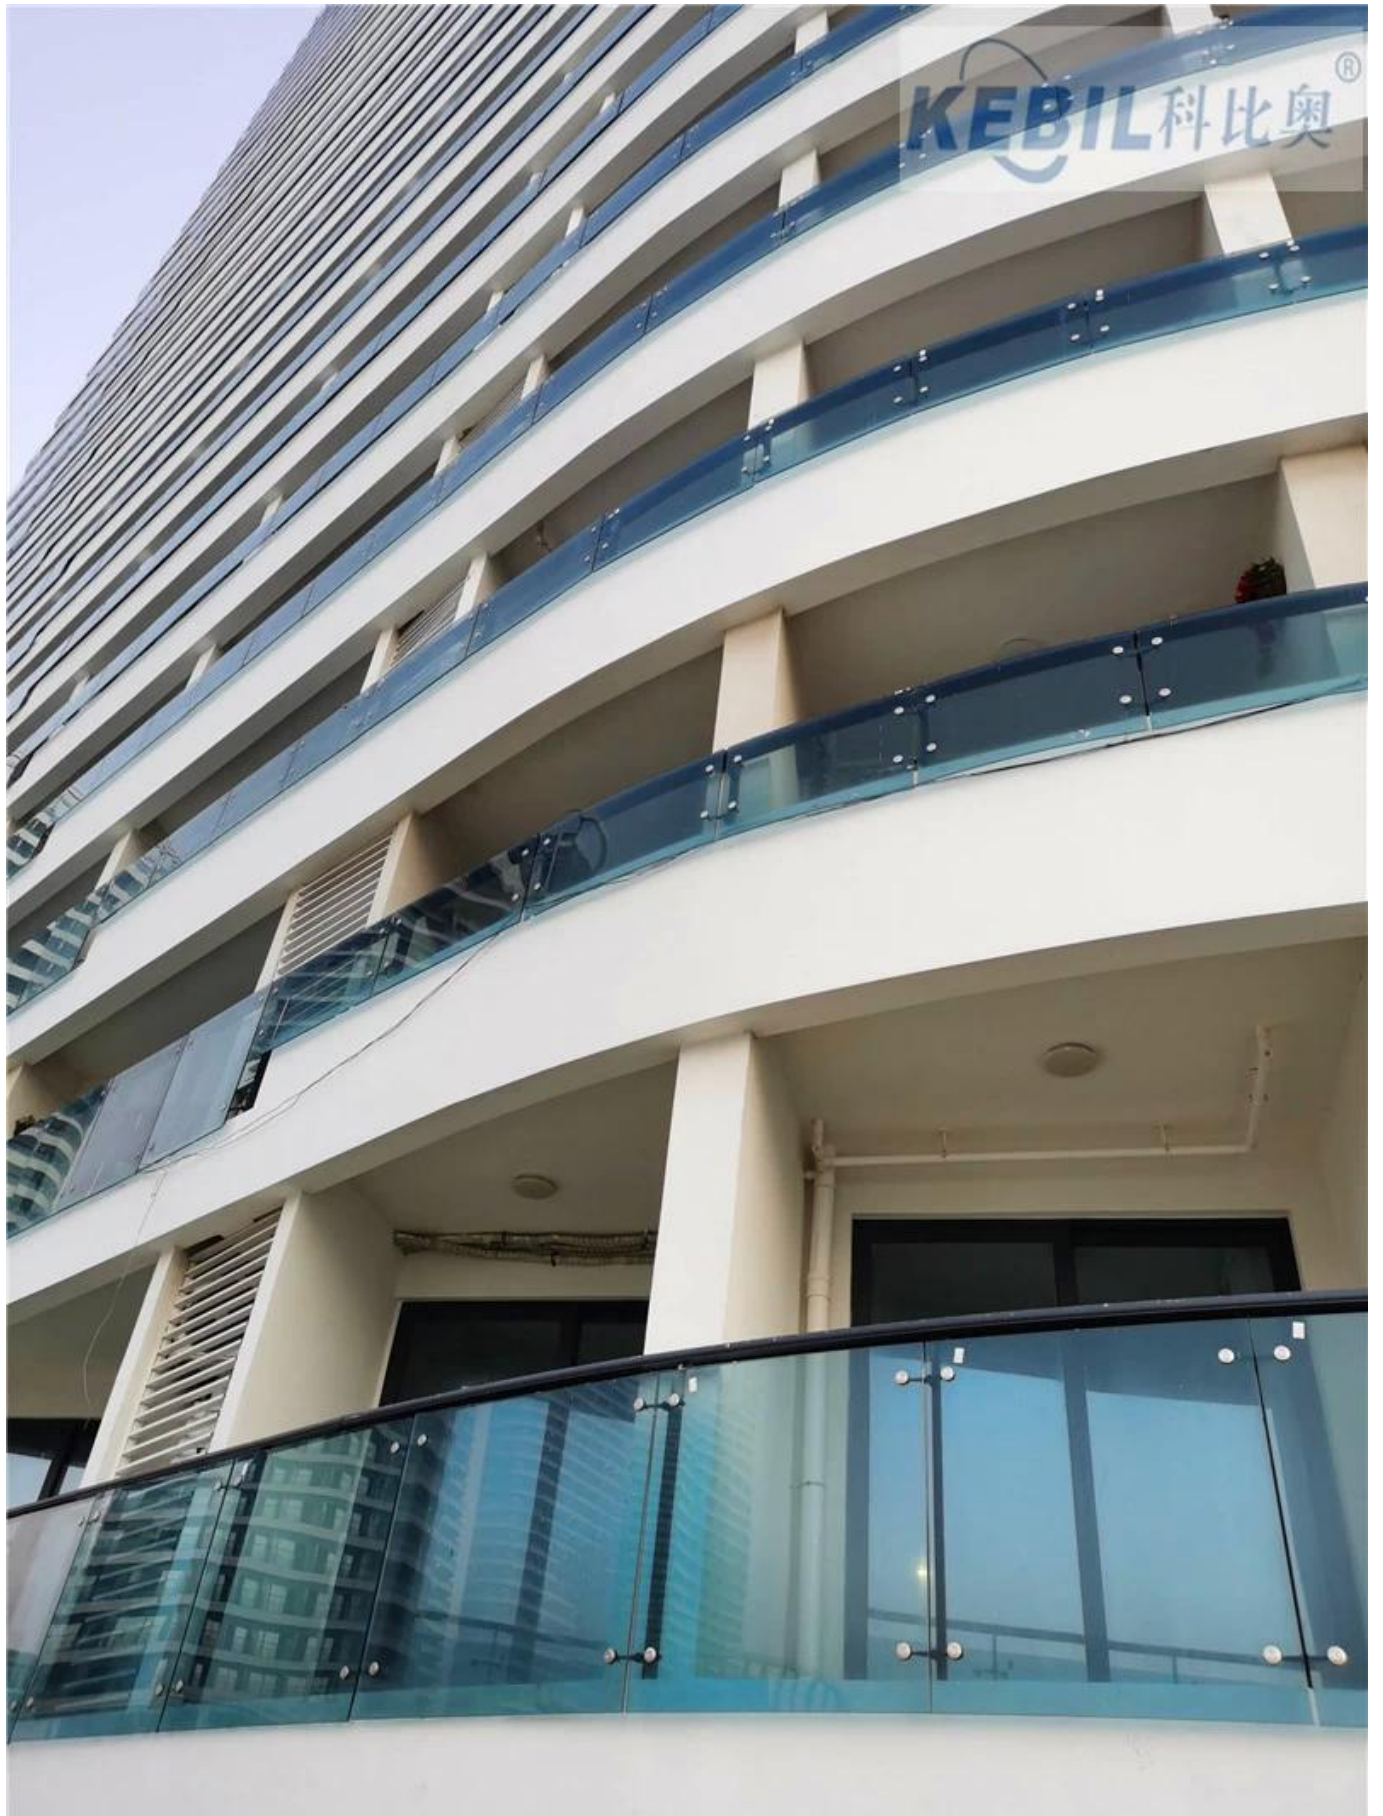

316 stainless steel glass spider railings for glass balcony handrails residential and commercial building applications .

Features -

Type	Glass balcony handrails with glass spider railing posts
Glass railing post size	40*40mm or 50*50mm
For glass thickness	10mm -15mm
Top handrail	Round 42.4/50.8mm or square 40/50mm
Material	316 stainless steel
Finish	satin, mirror

Glass spider railing posts-

KEBIL 科比奥®

End post-

Middle post-

Production of glass spider posts-

Glass balcony handrail projects with glass spider railings-

KEBIL 科比奥®

KEBIL 科比奥®