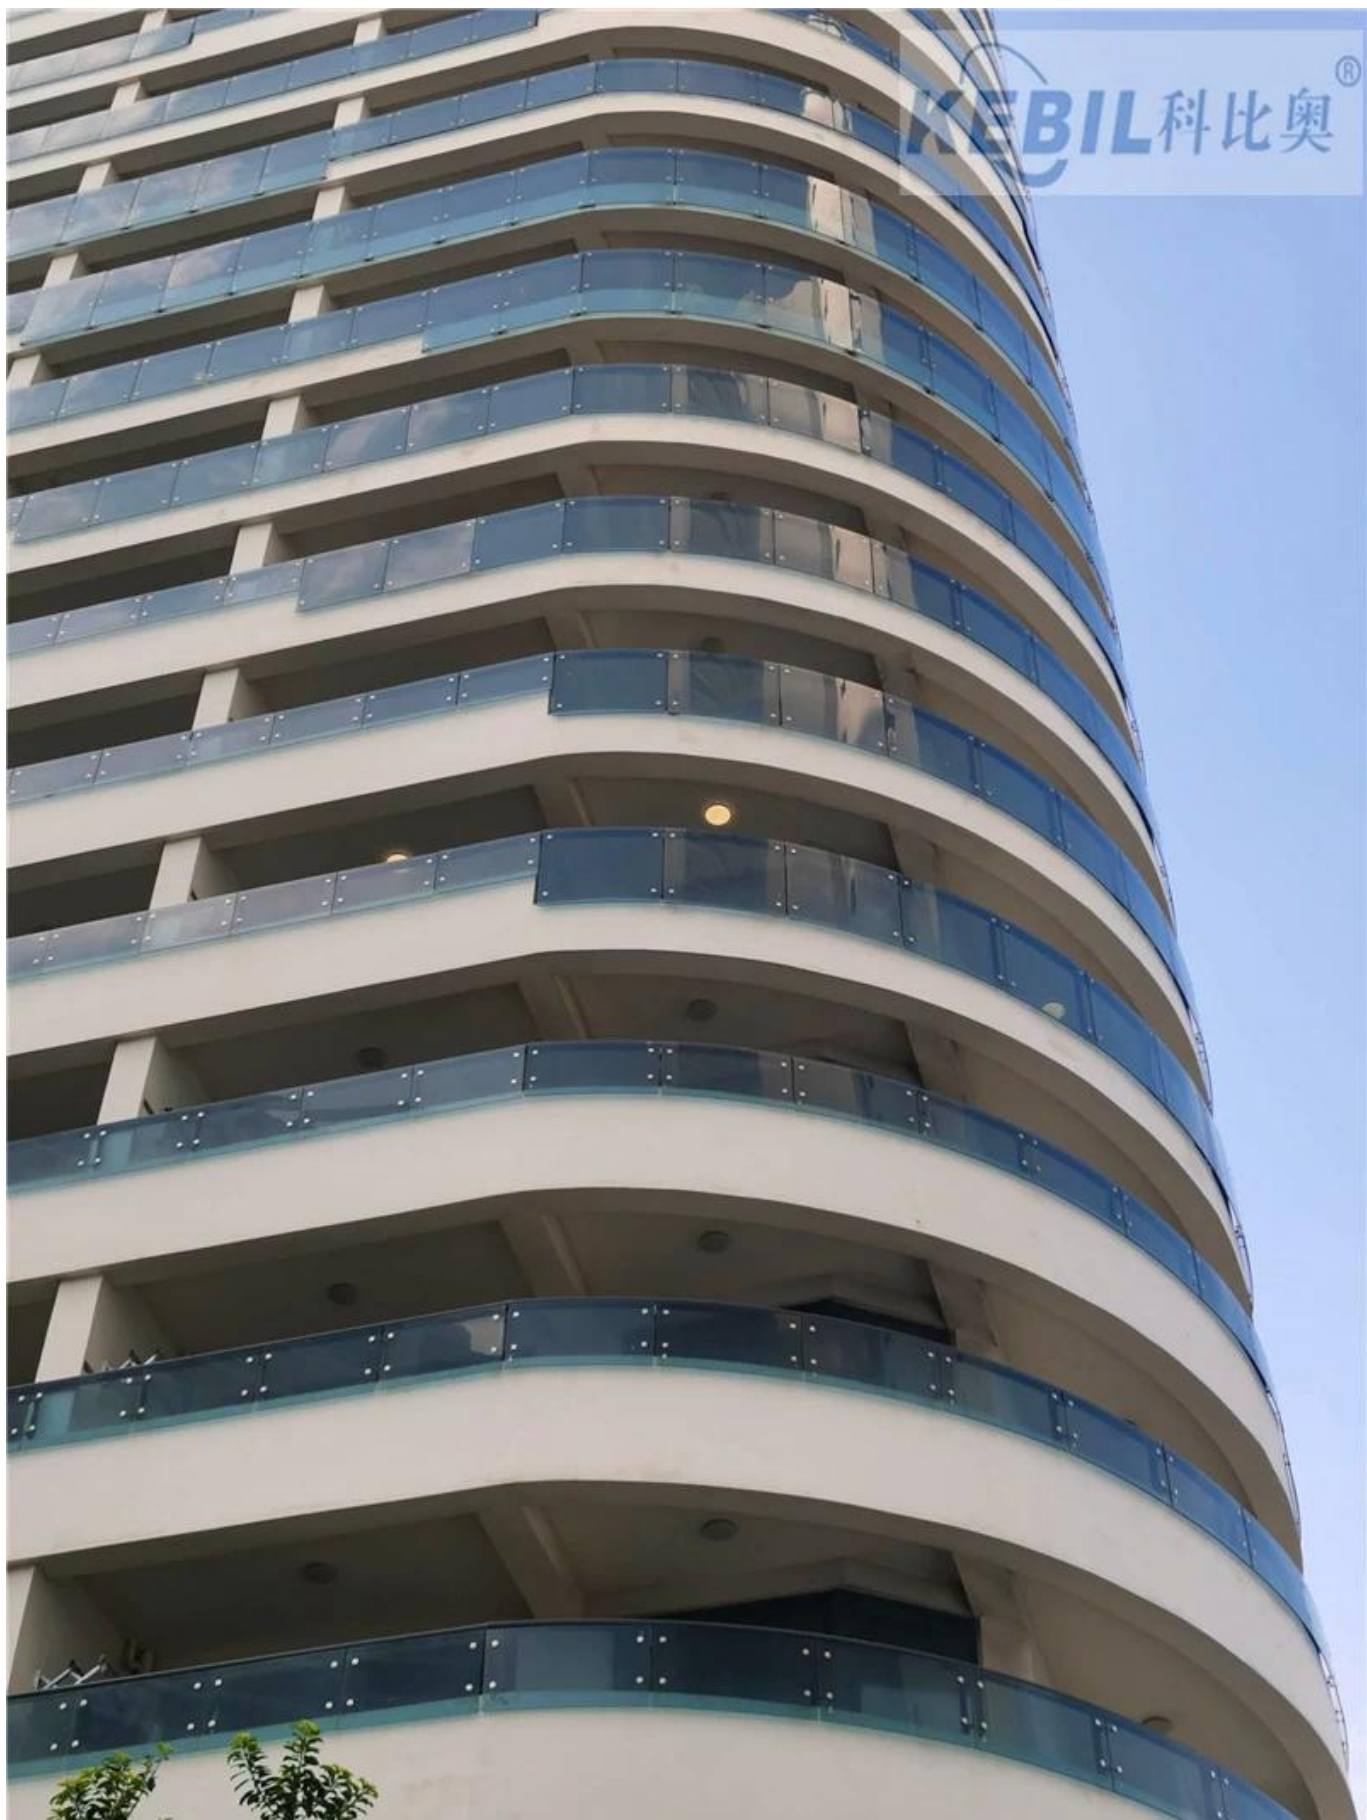

316 stainless steel glass spider railings for glass balcony handrails residential and commercial building applications .

Features -

Type	Glass balcony handrails with glass spider railing posts
Glass railing post size	40*40mm or 50*50mm
For glass thickness	10mm -15mm
Top handrail	Round 42.4/50.8mm or square 40/50mm
Material	316 stainless steel
Finish	satin, mirror

Glass spider railing posts-

KEBIL 科比奥®

End post-

Middle post-

Production of glass spider posts-

Glass balcony handrail projects with glass spider railings-

KEBIL 科比奥®

KEBIL 科比奥®