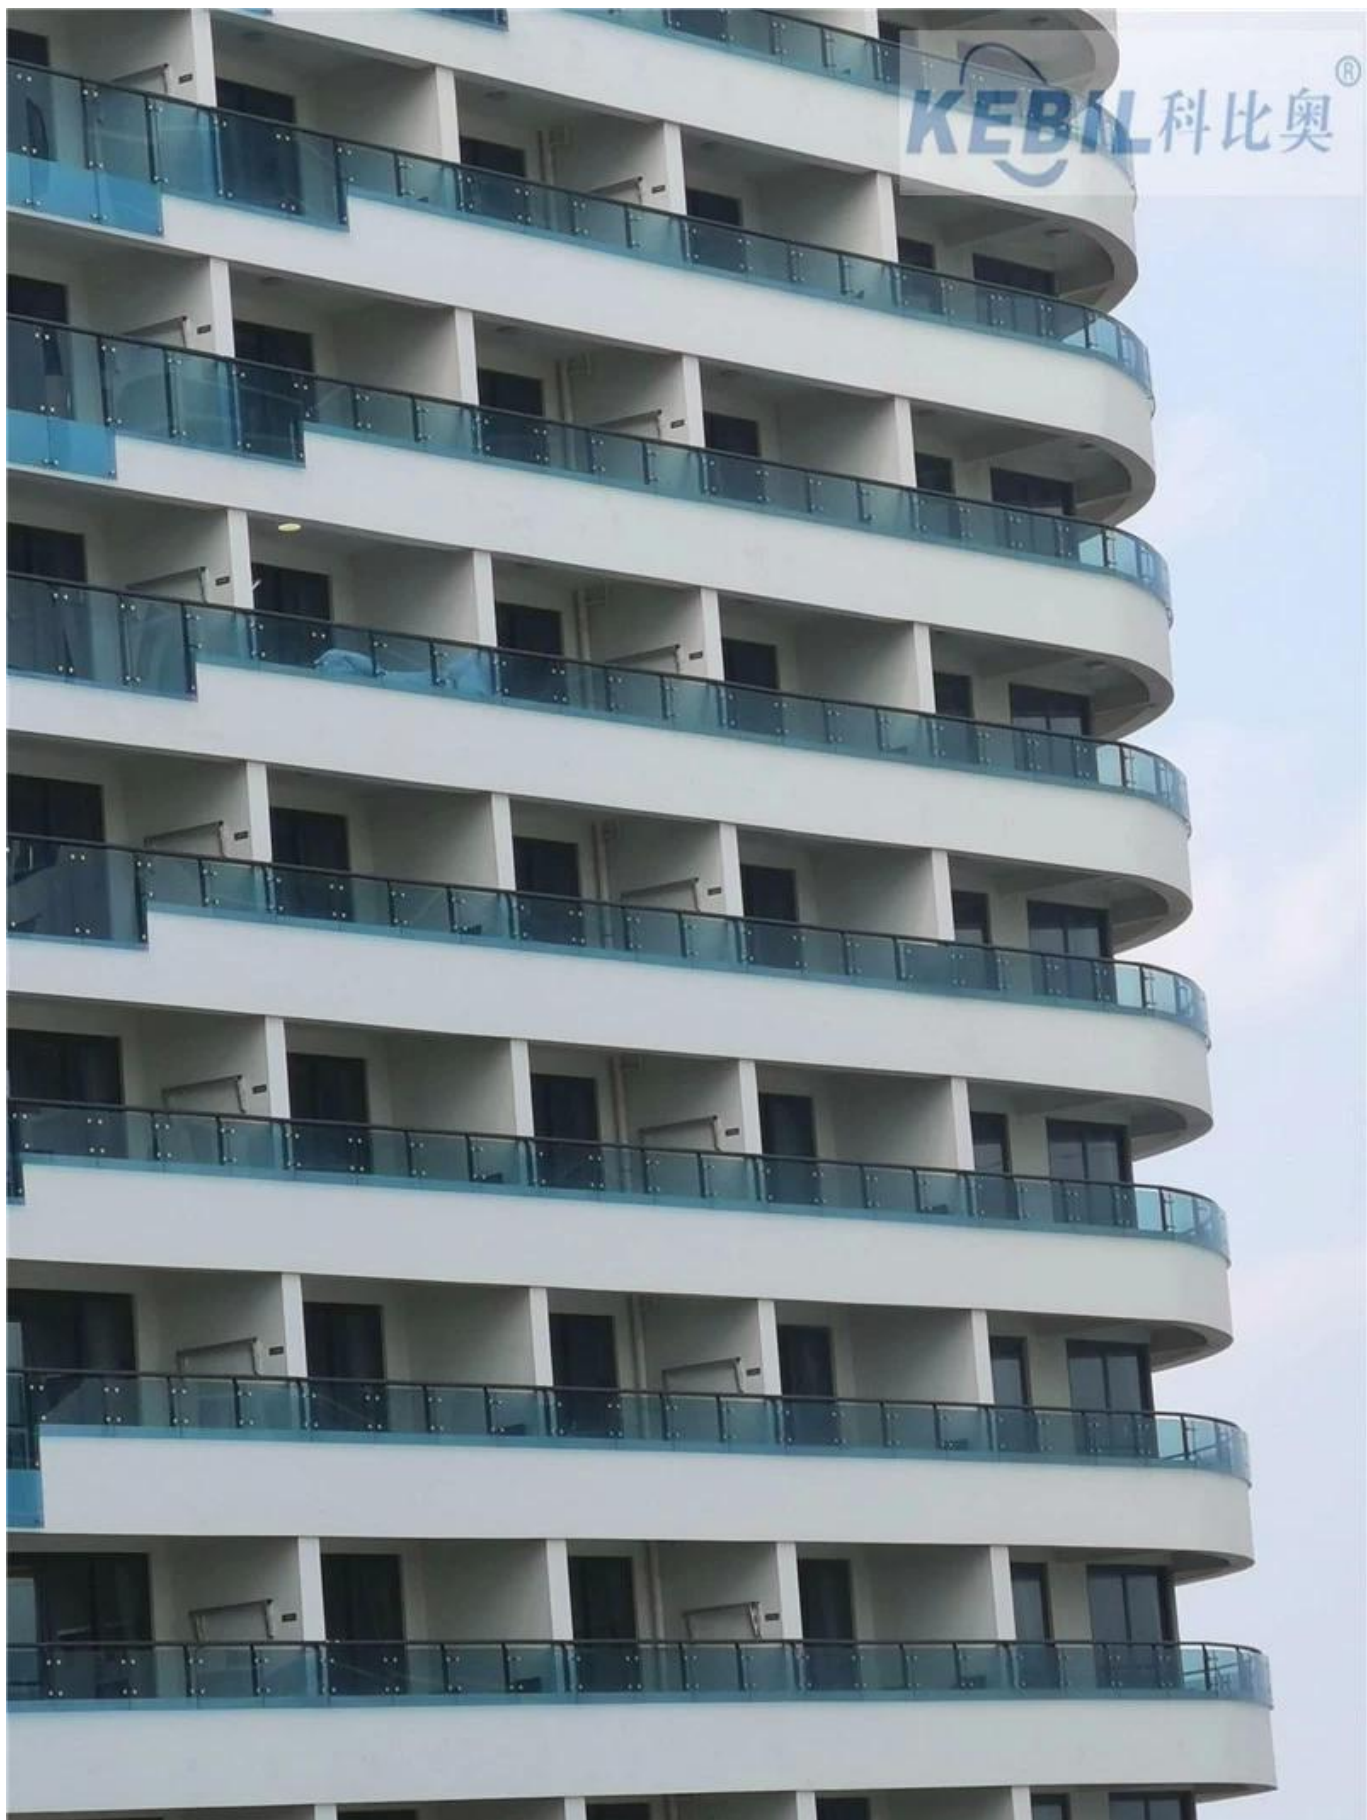

316 stainless steel glass spider railings for glass balcony handrails residential and commercial building applications .

Features -

Type	Glass balcony handrails with glass spider railing posts
Glass railing post size	40*40mm or 50*50mm
For glass thickness	10mm -15mm
Top handrail	Round 42.4/50.8mm or square 40/50mm
Material	316 stainless steel
Finish	satin, mirror

Glass spider railing posts-

KEBIL 科比奥®

End post-

Middle post-

Production of glass spider posts-

Glass balcony handrail projects with glass spider railings-

KEBIL 科比奥®

KEBIL 科比奥®