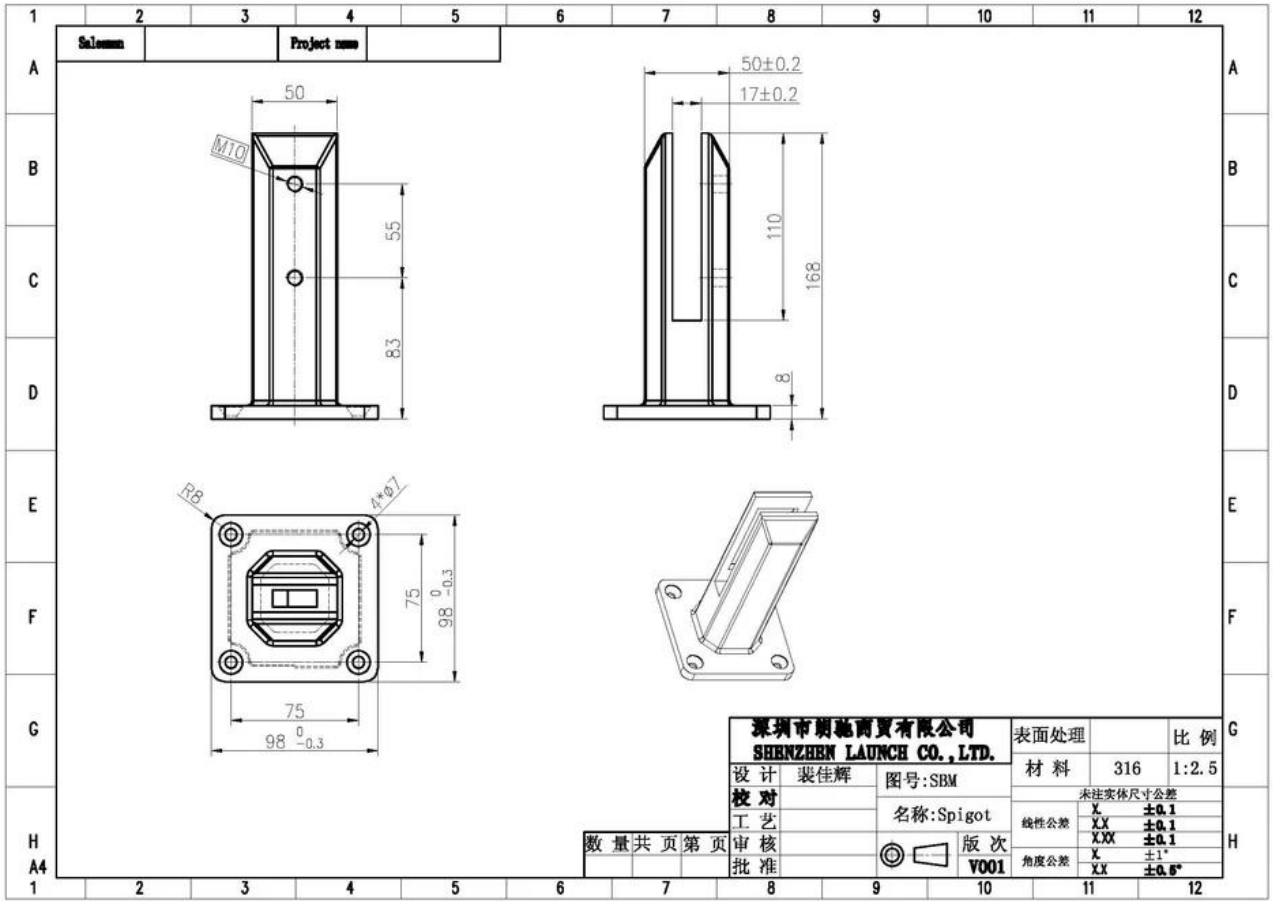

stainless steel glass spigot for pool fence

Model No.: SBM-2 (square base plate spigot)

SCM-2 (square core drill spigot)

RBM-2 (round base plate spigot)

RCM-2 (round core drill spigot)

***material: stainless steel 316, 316L, duplex
2205***

for glass thickness; 10mm - 13.52mm

the drawing of SBM-2

SBM-2

SCM-2

RBM-2

RCM-2

Please go to our [homepage](#), and we will help you to find the products you need. or [contact us](#) for recommendation.