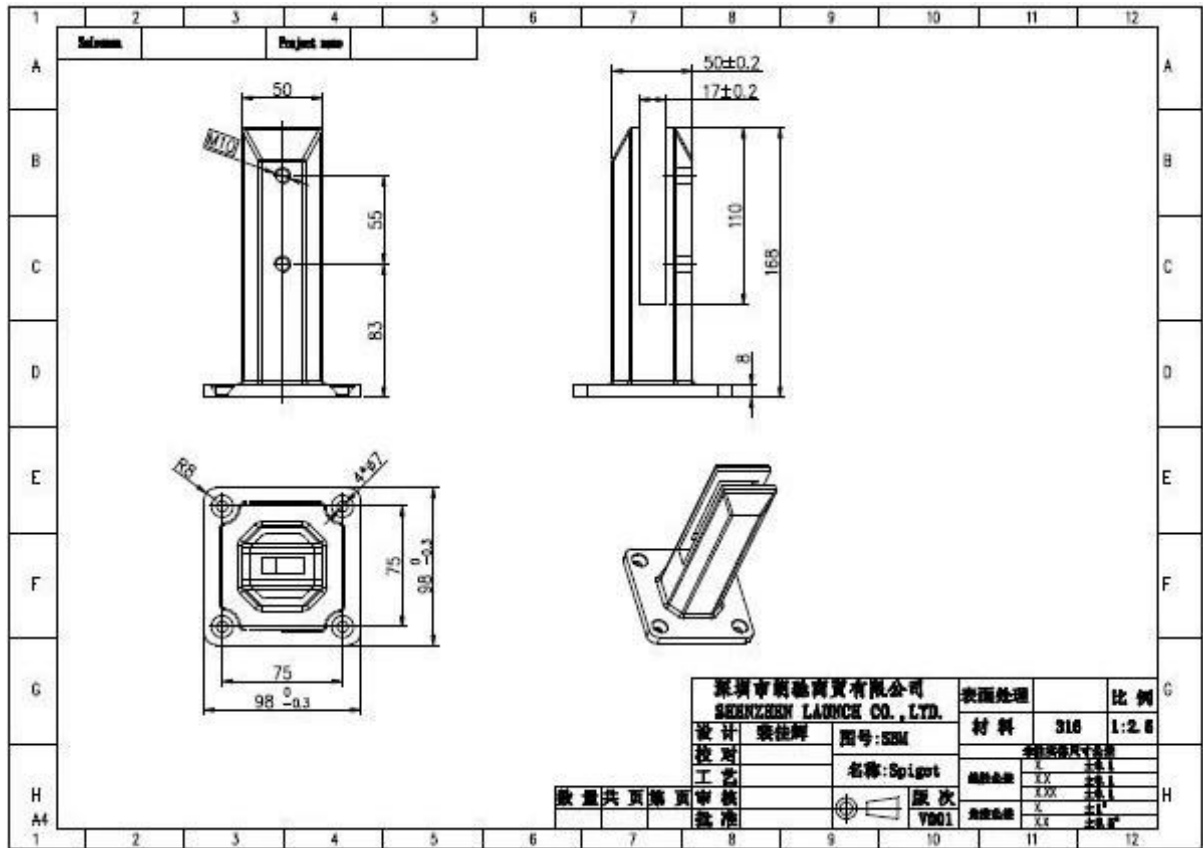

深圳市新融商贸有限公司 SENZEN LAUNCH CO., LTD.		表面处理	比例
设计 张佳辉	图号: SBM	材料 316	1:2.5
校对	名称: Spigot	审核	
工艺	版次	数量	
数量共页第页	审核	日期	
	批准	图号