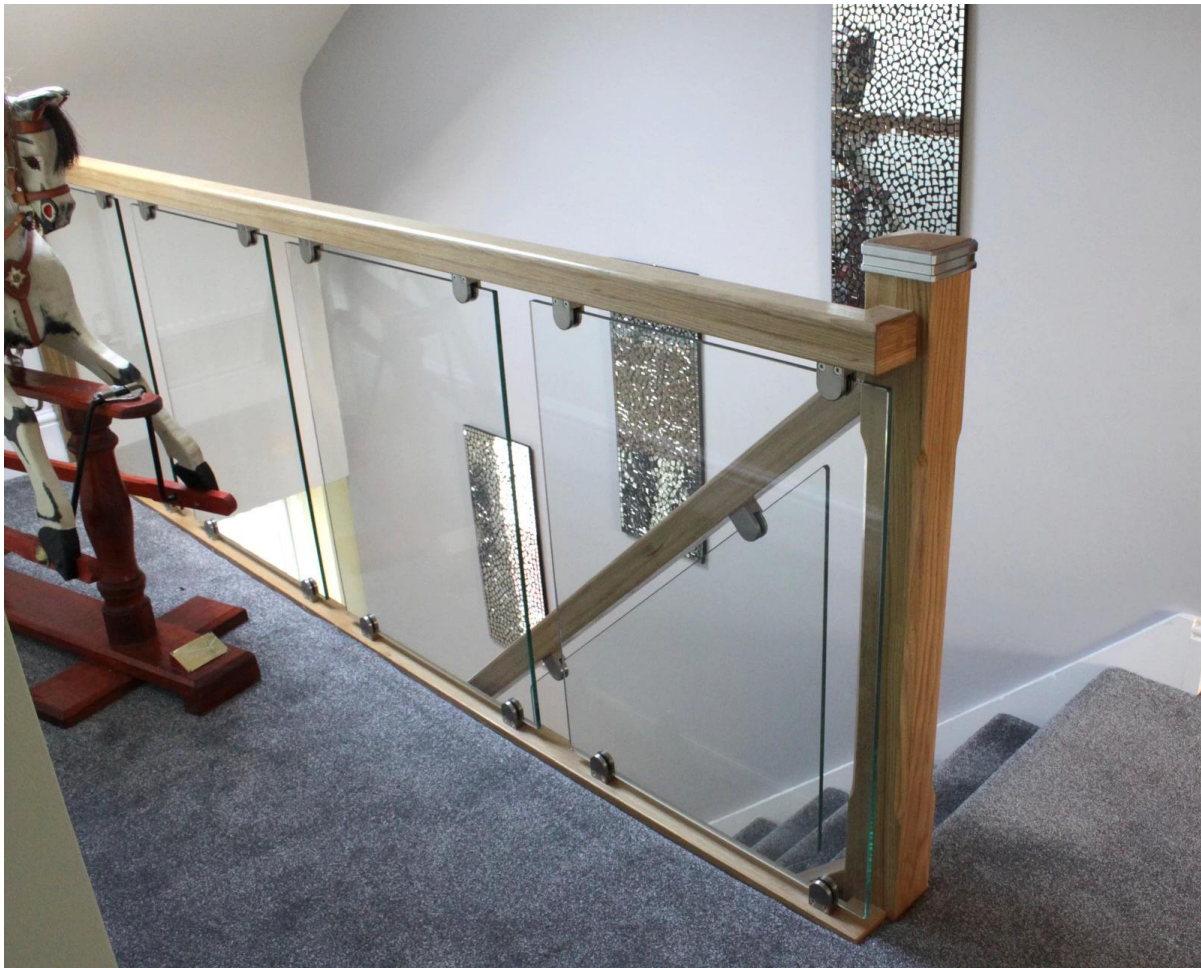

[stainless steel handrail glass clamps for 10mm glass](#)

[Flat back glass clamp](#) assembled on square railing post .

Specifications for stainless steel handrail clamp

material	304/316 stainless steel
finish	brushed or polished
apply	stainless steel or wood post
Glass thickness	8mm 10mm 12mm
MOQ	50 pcs

Packing photo for stainless steel handrail glass clamp

Packing Details : 1 pc into a plastic bag , 10 pcs into a small box , 100 pcs into a carton

installation of [stainless steel handrail glass clamp](#) on staircase wood post

stainless steel handrail glass clamp for pool fence post

Feel free to contact us for quote !