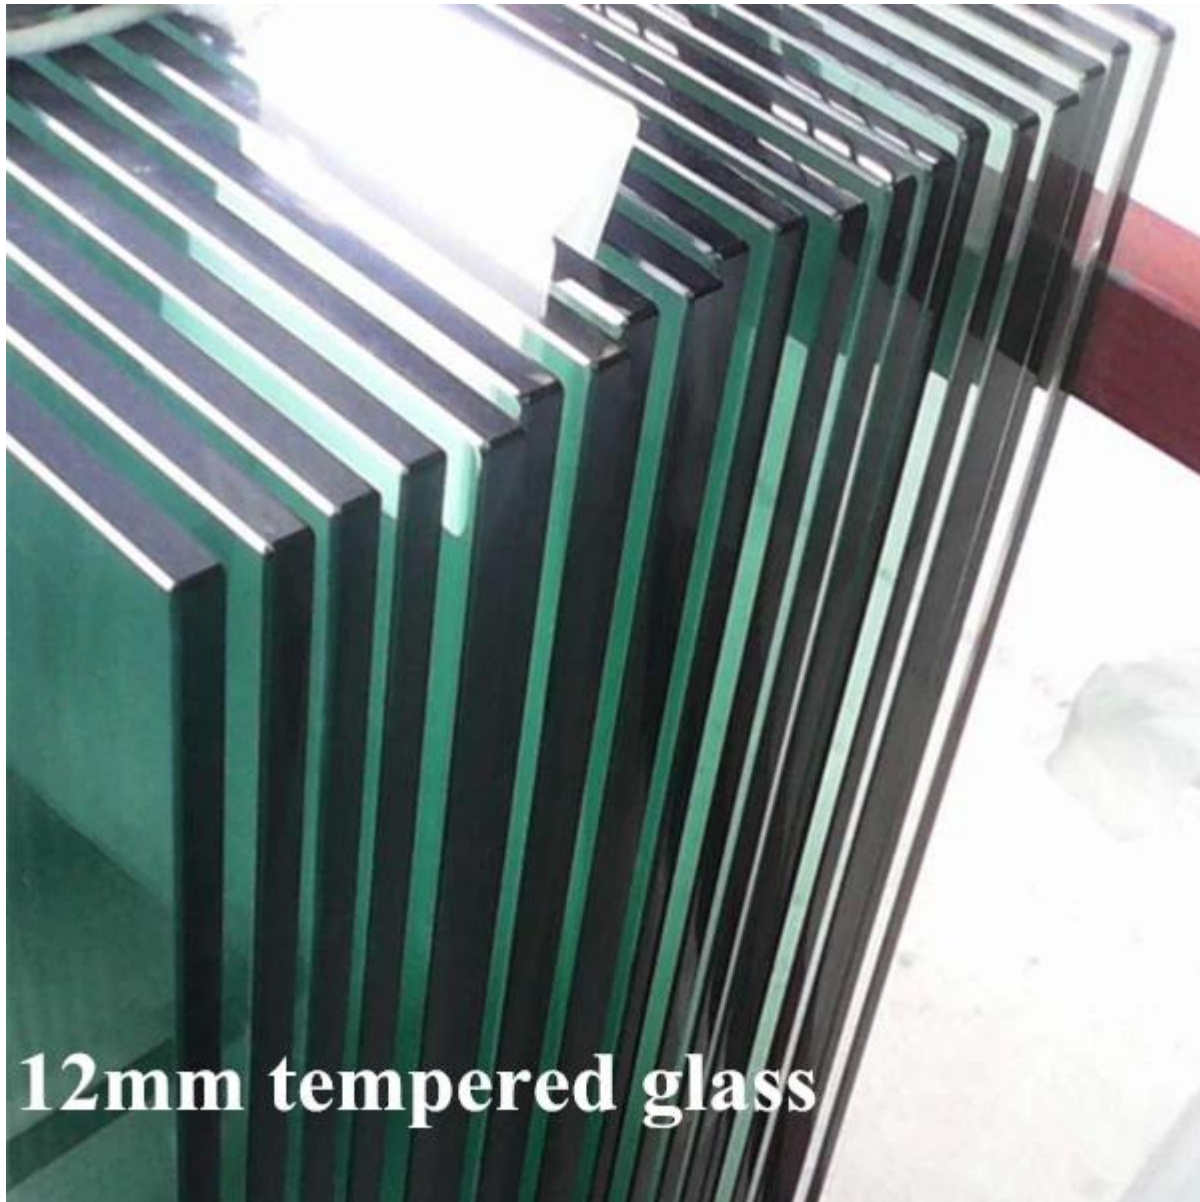

LCH-120

We also provide tempered glass for glass fencing :  
[6mm to 19mm thick frosted tempered glass panels](#)

**12mm tempered glass**

Besides stainless steel handrail system , we also make aluminum railings :  
1265mm high aluminum balcony handrail system with round 50x3mm aluminum post or 50x50x3mm square aluminum post