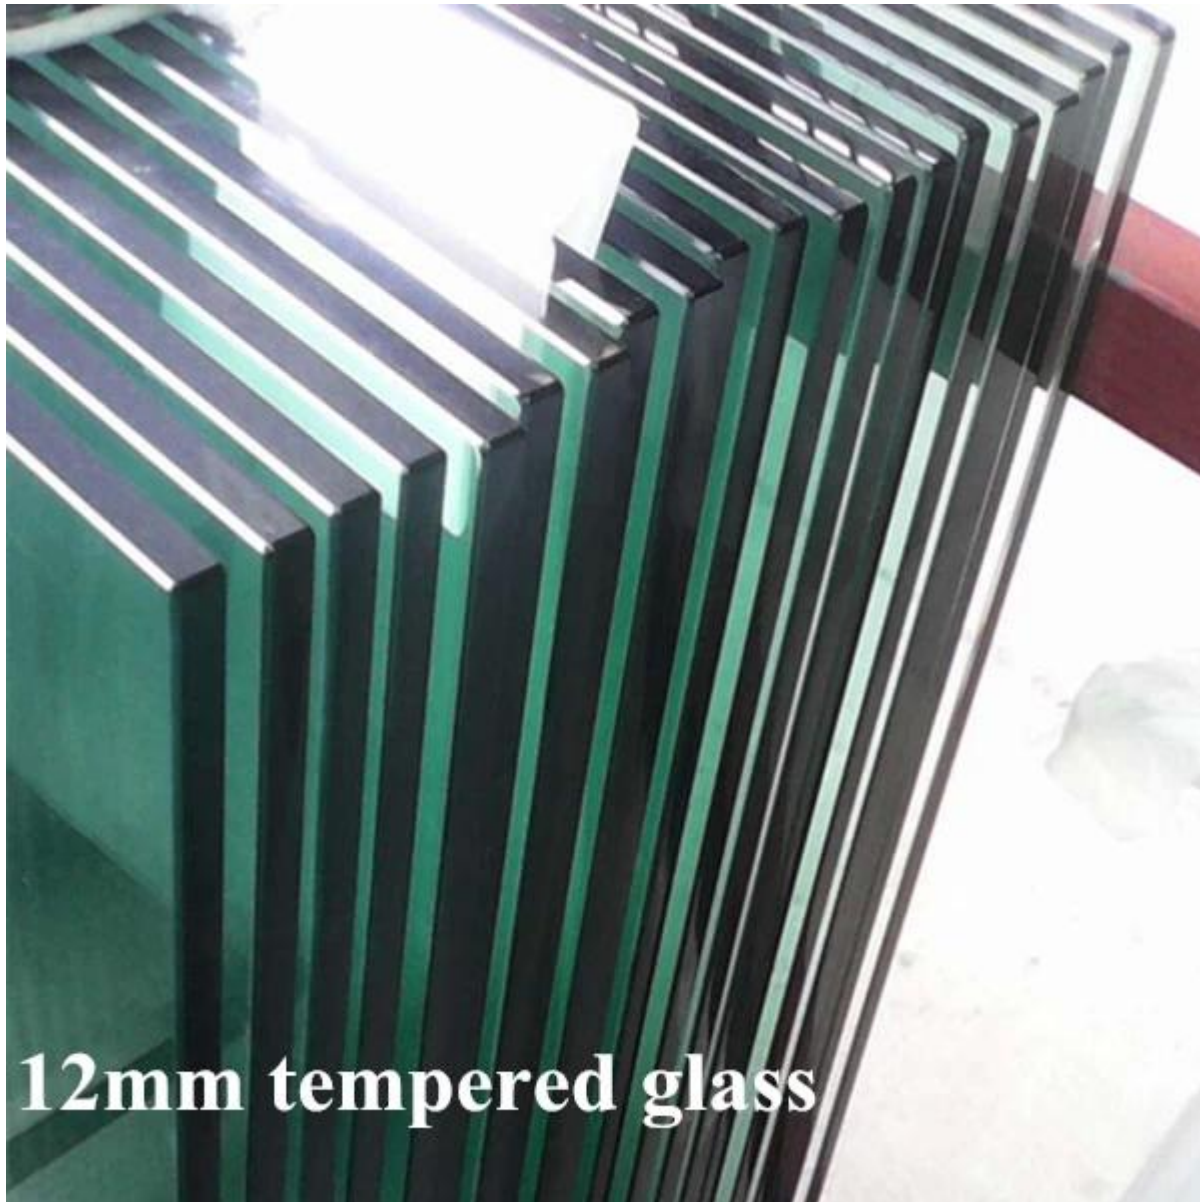

LCH-120

We also provide tempered glass for glass fencing :
6mm to 19mm thick frosted tempered glass panels

12mm tempered glass

Besides stainless steel handrail system , we also make aluminum railings :
1265mm high aluminum balcony handrail system with round 50x3mm aluminum post or 50x50x3mm square aluminum post