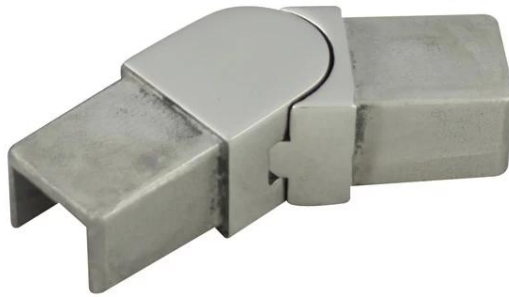

stainless steel handrail tubes with slot for 12mm glass

Mainly sold to **Australia , New Zealand , UK , USA , Canada .**

Handrail types	slot handrails square and round
square slot handrail size	20x25mm ,1.2mm
round slot handrail size	DIA 25.4mm , 1.2mm thick
length	5.8m per length
plastic channels	included , for 10-12mm glass , 2.9 meters per pc
180 degree connector	

90 degree
connector

Horizontal
adjustable
connector

Vertical adjustable
connector

wall to handrail
bracket

end cap

stainless steel handrail tubes with slot for 12mm
glass for balcony railing

stainless steel handrail tubes with slot