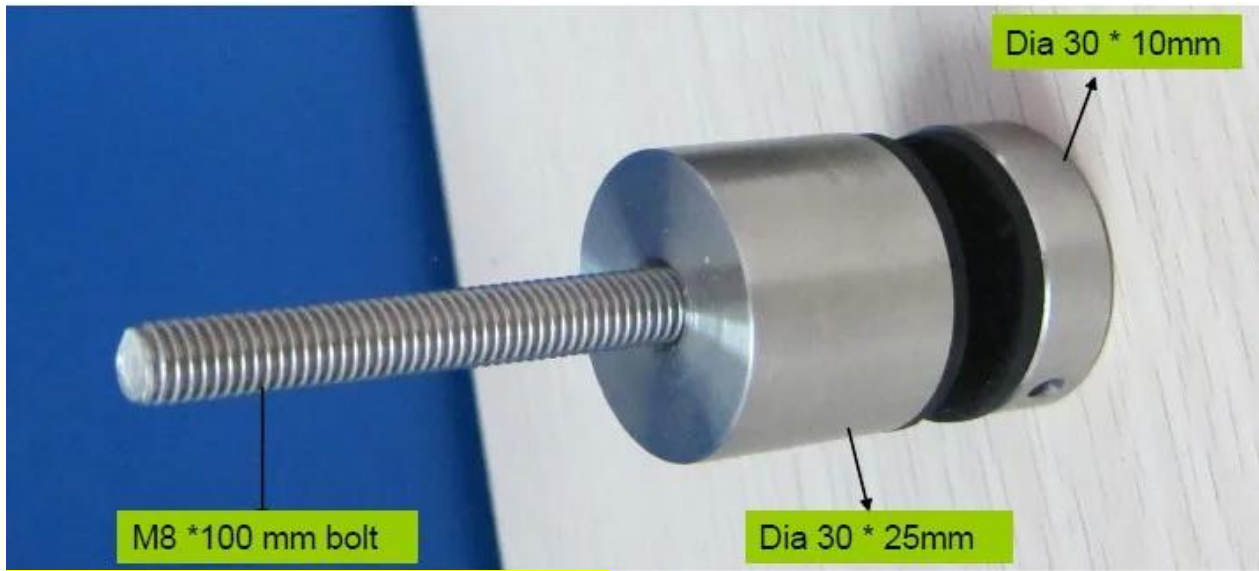

glass railing project photo after installed: