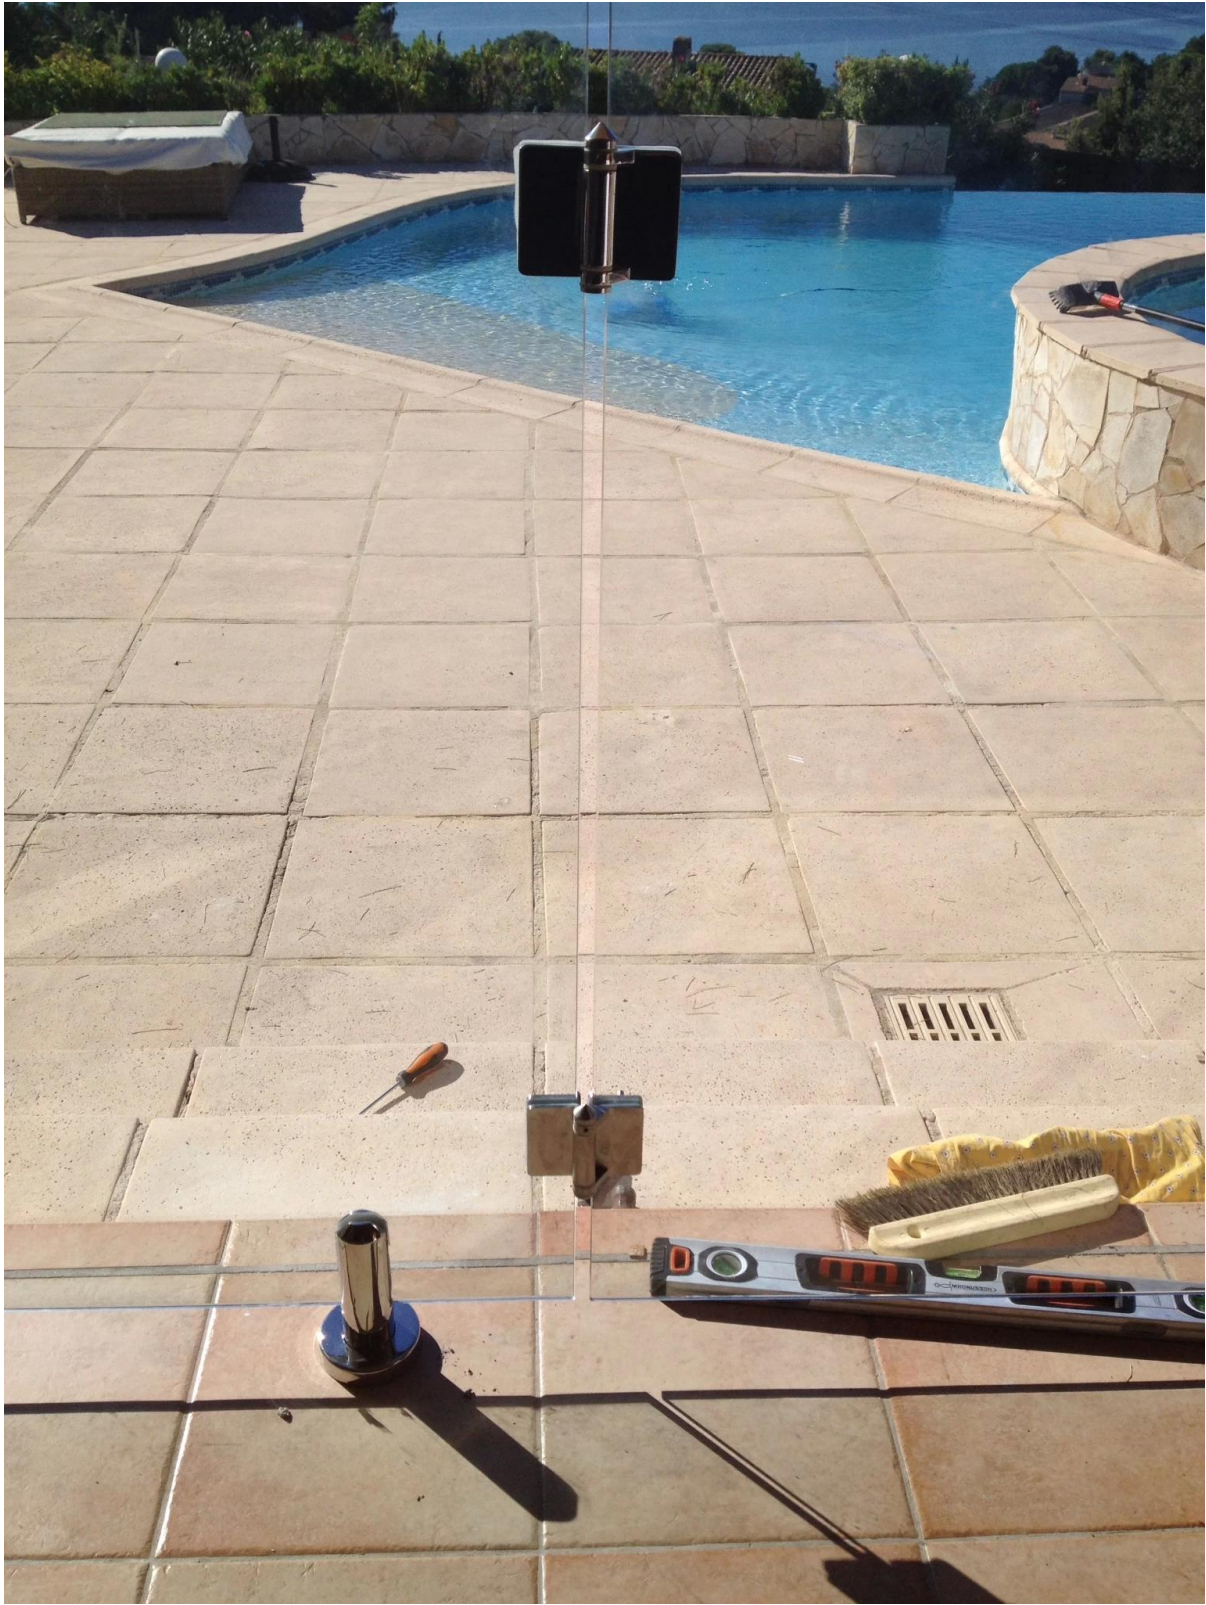

[stainless steel pool fence glass gate hinge](#) for 10mm glass , spring loaded type hinge for frameless glass pool fencing systems , normally used around swimming pools .

Spec.

[Glass gate hinge](#) types :

- [glass to glass hinge](#)

**KEBIL** 科比奥®

-glass to wall hinge

**KEBIL** 科比奥®

- glass to round post hinge

How we pack stainless steel pool fence glass gate hinges ?  
- 2 pcs into a white box , with protection foams inside

stainless steel pool fence glass gate hinge

After installation .

Feel free to send inquiries !