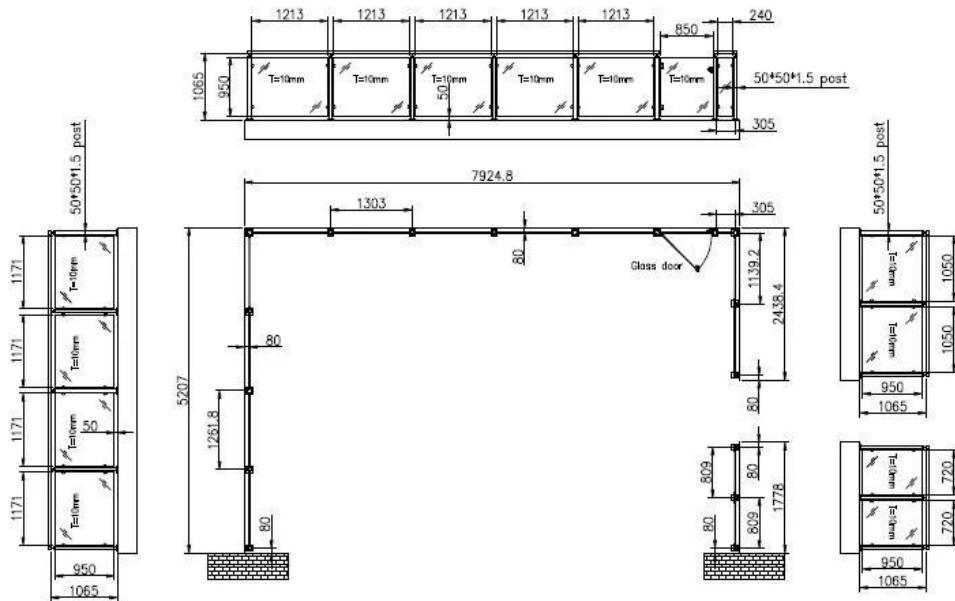

深圳市朗馳商貿有限公司 SHENZHEN LAUNCE CO., LTD.		Surface treatment	Satin	Proportion
Design	Jacky	Material	SS 316	1:70
Drawing NO:				

Project show: