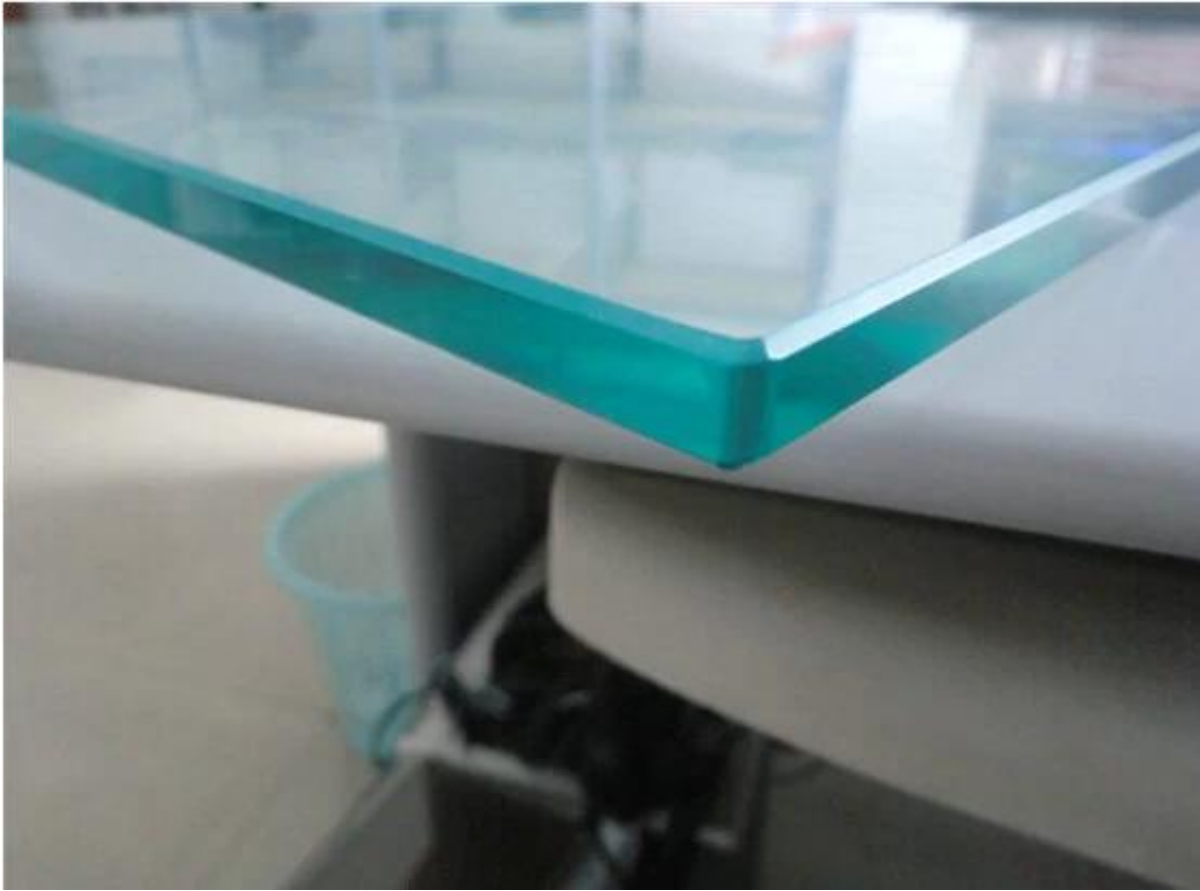

Balcony stainless steel post for glass railing design

Material:

stainless steel 316 for outdoor usage;

Stainless steel 304 for indoor project;

Surface: satin brushed or mirror polished;

Railing height: 36", 42" or cut to size;

Post size:

Diameter 42.4mm, 50.8mm;

40X40MM, 50X50MM square;

Glass size and thickness:
800-1500mm cut to size, tempered/laminated glass 6-13mm;

Glass color:
 clear see through, frost/grey no see through and other RAL color;