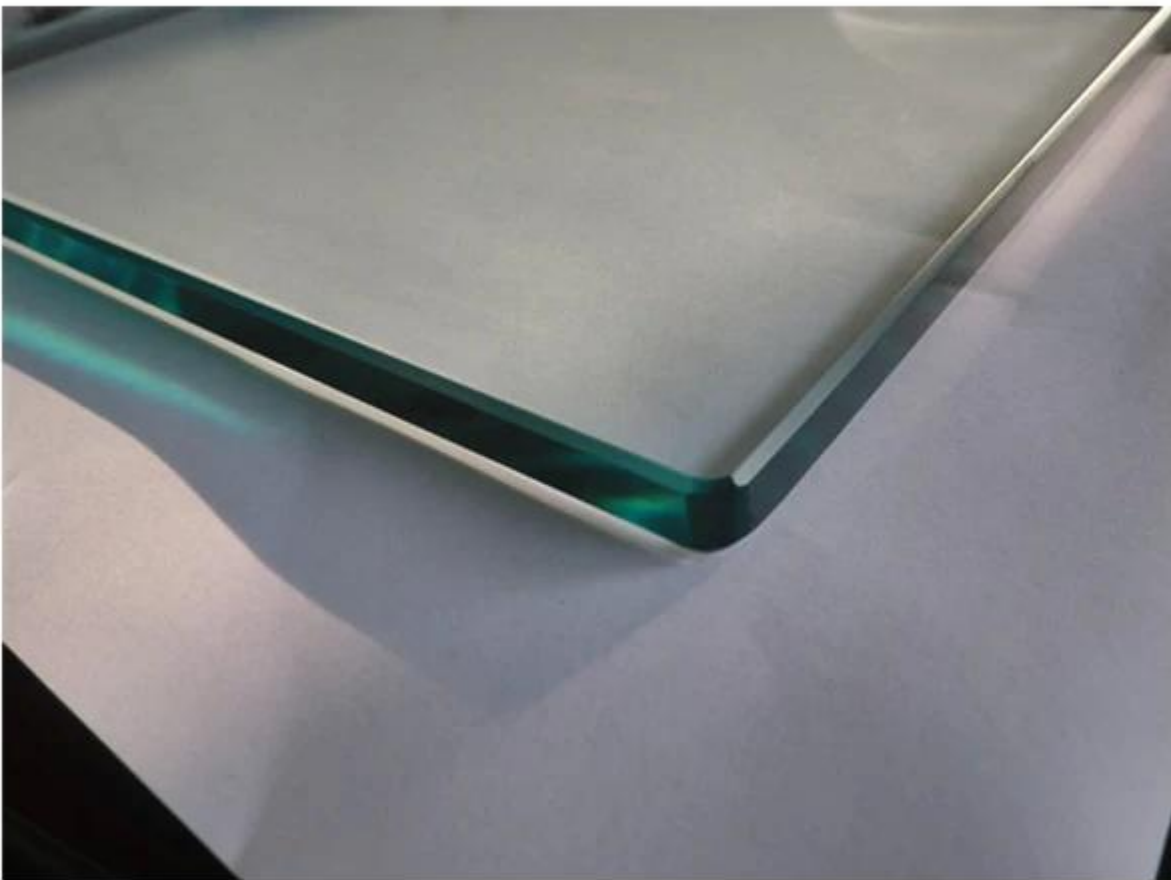

Nowadays frameless glass balustrade with glass spigot is becoming more and more popular. This style is not only simple, but easy for installation, beautiful for view.

including

1. SS316/SS316L/Duplex2205 glass spigot base plate and core drill type in brushed and polished finish
2. clear/frosted tempered glass panel in 10-13.52mm thickness with safety corner
3. glass door in 8-10mm with glass hinge and latch
4. we do tailor-made service based on your drawing

tempered glass with polished edge

[12mm glass for pool fence, toughened glass panel for glass balustrade](#)

|                             |   |
|-----------------------------|---|
| product name                | glass pool fence spigot                   |
| type1                       | base plate spigot                         |
| type2                       | core drill spigot                         |
| material                    | SS316 grade/duplex2205                    |
| finish                      | brushed and mirror                        |
| glass thickness             | 10-13.52mm                                |
| application                 | balcony and pool fence                    |
| techonology                 | casting                                   |
| net weight                  | about 2kg                                 |
| spigot height               | 168-286mm                                 |
| related fitting             | cover,expansion bolt,screw,silicon rubber |
| other pool fencing hardware | glass hinge and latch                     |