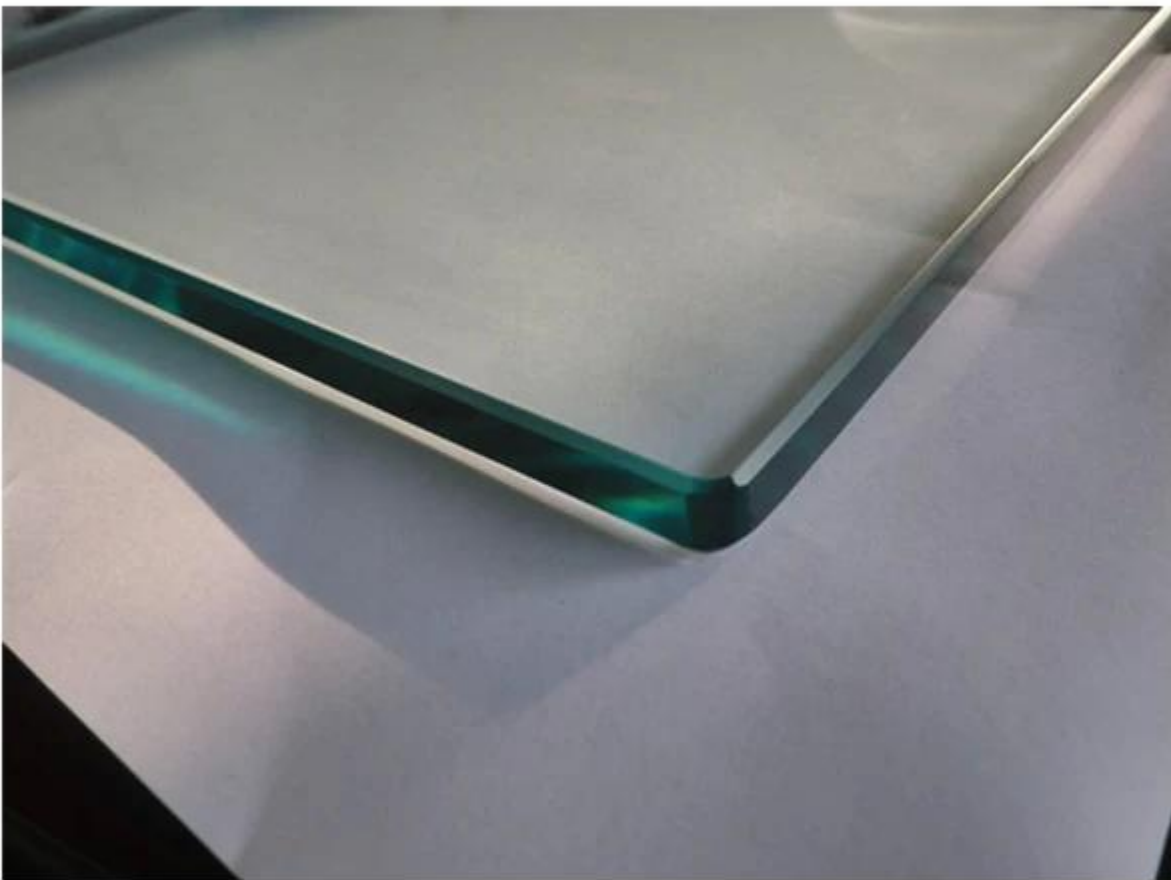

Nowadays frameless glass balustrade with glass spigot is becoming more and more popular. This style is not only simple, but easy for installation, beautiful for view.

including

1. SS316/SS316L/Duplex2205 glass spigot base plate and core drill type in brushed and polished finish
2. clear/frosted tempered glass panel in 10-13.52mm thickness with safety corner
3. glass door in 8-10mm with glass hinge and latch
4. we do tailor-made service based on your drawing

tempered glass with polished edge

[12mm glass for pool fence, toughened glass panel for glass balustrade](#)

product name	glass pool fence spigot
type1	base plate spigot
type2	core drill spigot
material	SS316 grade/duplex2205
finish	brushed and mirror
glass thickness	10-13.52mm
application	balcony and pool fence
techonology	casting
net weight	about 2kg
spigot height	168-286mm
related fitting	cover,expansion bolt,screw,silicon rubber
other pool fencing hardware	glass hinge and latch