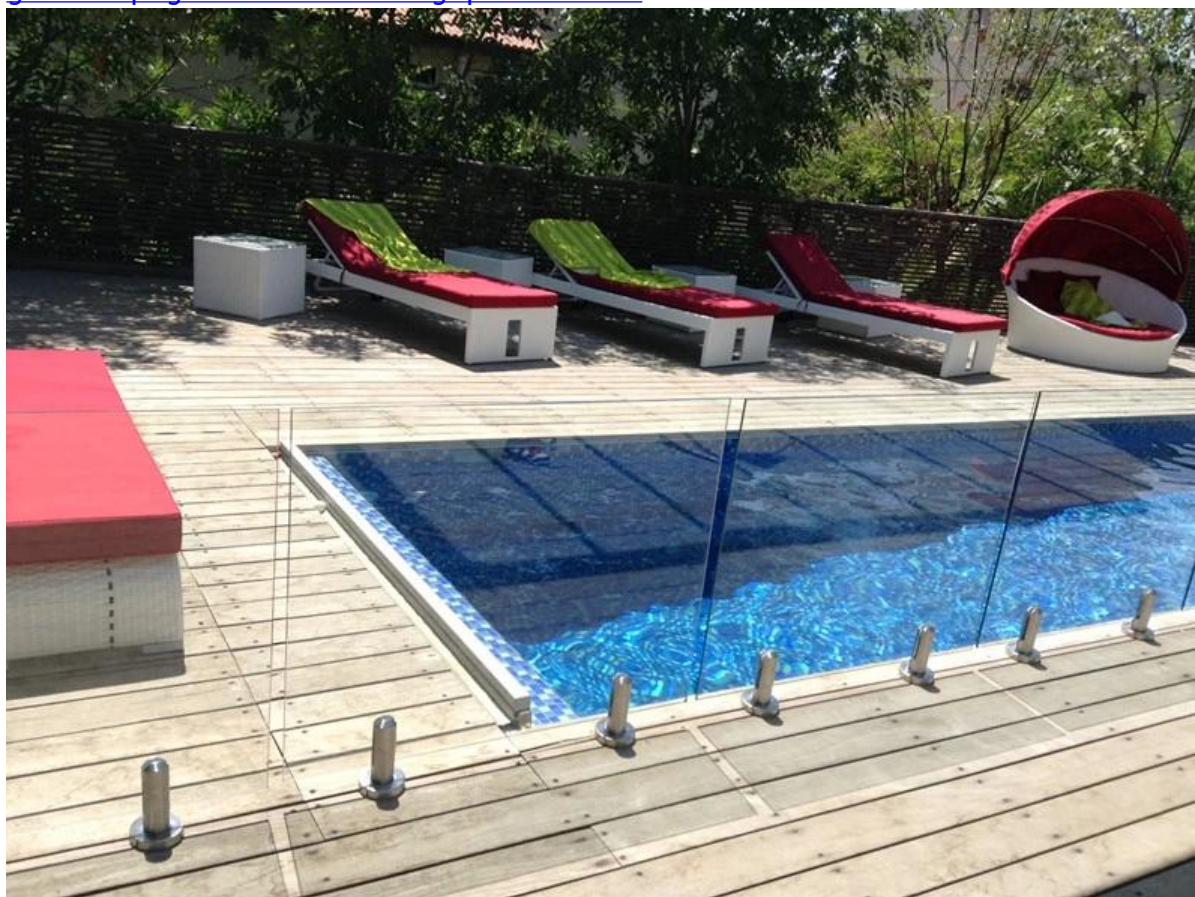

product name	glass pool fence spigot
type1	base plate spigot
type2	core drill spigot
material	SS316 grade/duplex2205
finish	brushed and mirror
glass thickness	10-13.52mm
application	balcony and pool fence
techonology	casting
net weight	about 2kg
spigot height	168-286mm
related fitting	cover,expansion bolt,screw,silicon rubber
other pool fencing hardware	glass hinge and latch

base plate glass spigot RBM

[china 12mm frameless glass balustrade spigot supplier, stainless steel 12mm glass spigot for swimming pool fence](#)

Glass to glass hinge G-G2

[stainless steel 316 glass door hinge for pool fencing, 1/2" glass door hinge for glass balustrade](#)