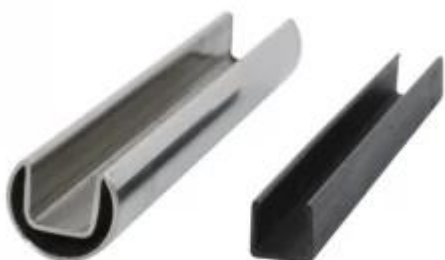

Do you want to beautify your poolfence, please choose our stainless steel round mini top rail.

SLOT TUBE ROUND

we also have the square top rail can provide for you.

[Square top rail](#)

material	stainless steel 316/316L
finish	mirror or satin
dimension	25*21 mm, groove 14*14 mm, 5.8 meter per length