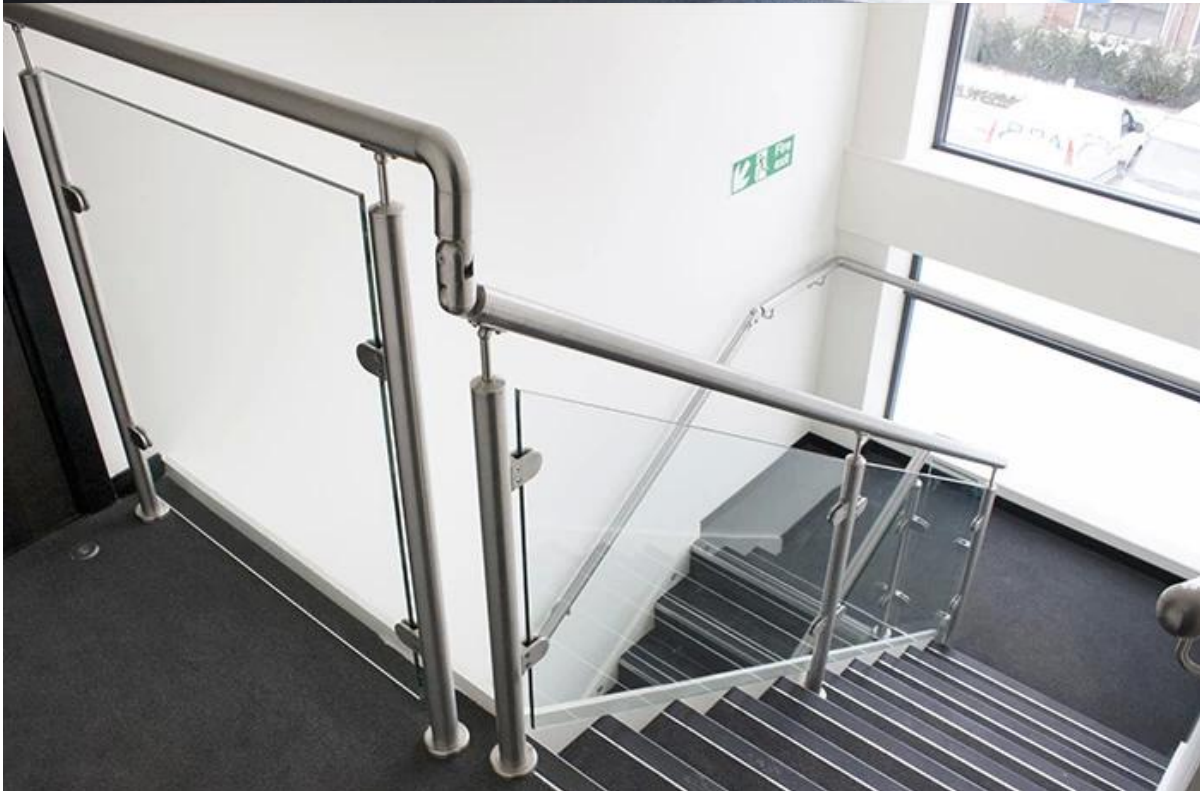

stainless steel round/square tube handrail end cap for indoor/outdoor staircase

**Project case:
Indoor staircase**

Outdoor deck/balcony

END CAPS

Material:Stainless steel 304(V2A) for indoor/ss316(V4A) for outdoor;

Finish(Surface):Satin brushed/mirror polished;

Tube size: Dia43/50.8mm.but dia25/30/33/38/63.5mm or customized

Thickness: 1.2mm, 1.5mm, 2mm etc

LCH-209

LCH-213

LCH-214

End cap on the post top