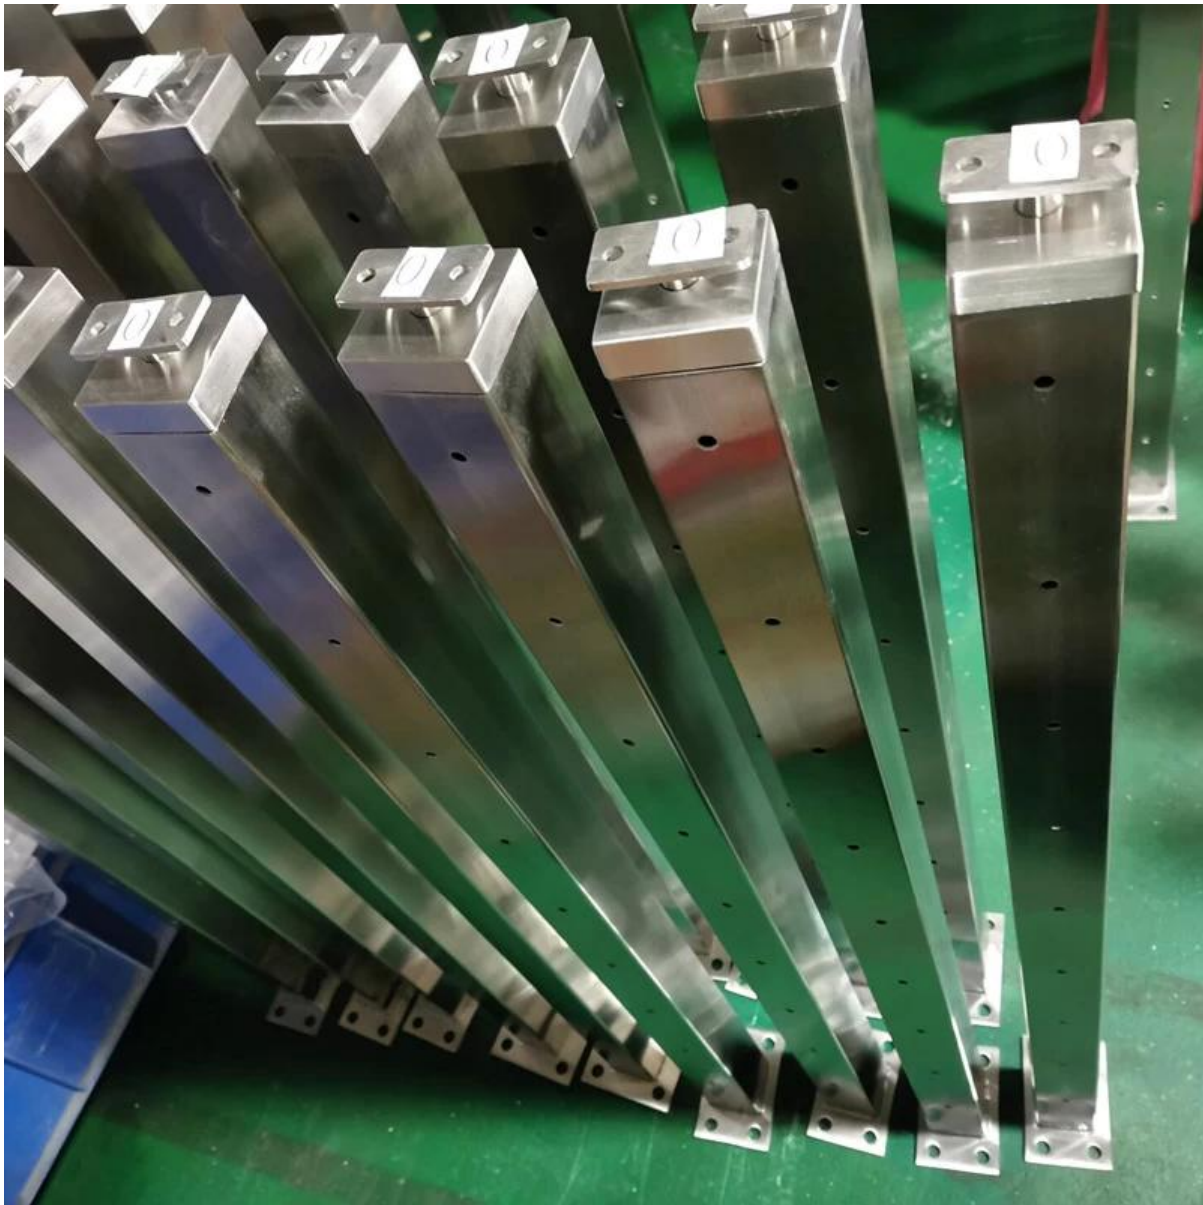

Outdoor Anti-rust 316 stainless steel satin brushed finish cable railing for stairs balcony deck ect.

Specs. for stainless steel cable railing system -

- Cable Railing system contains SS post, top handrail & cable runs .
- Post size 40/50mm square , H= 850MM to 1100mm
- Top Handrail 50\*25mm
- Cable 3mm-6mm diameter
- cable distance 100mm , or as per requirements
- post with top adjustable handrail brackets

**KEBIL** 科比奥®

Fascia mount cable railing-

Project photos of stainless steel cable railings -

stainless steel cable railing for interior stairs-