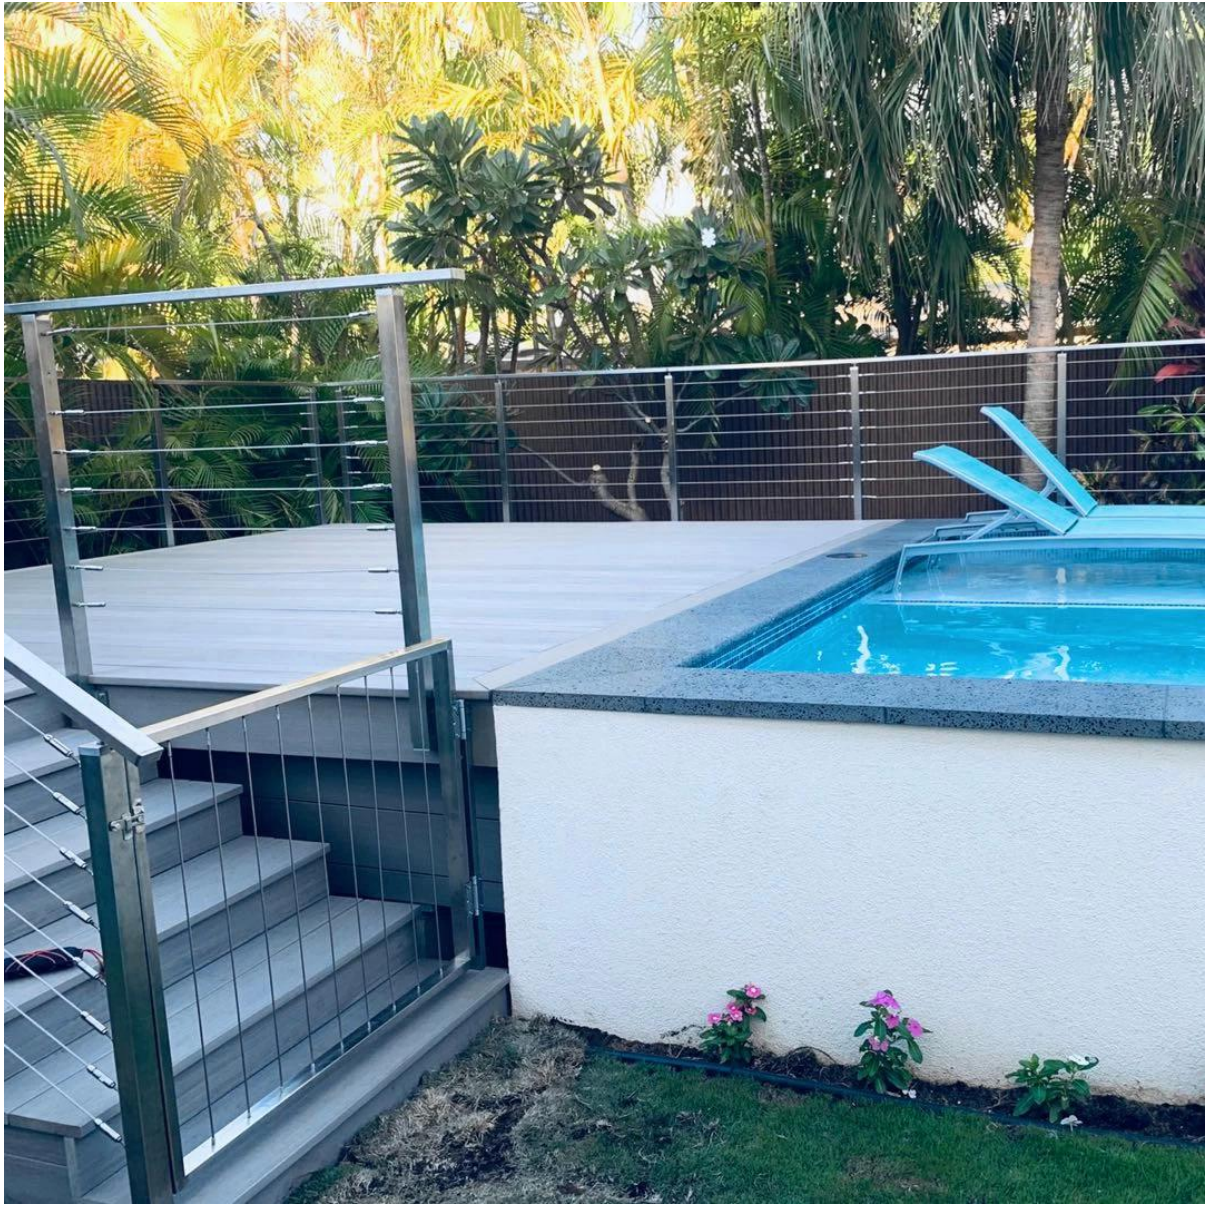

Outdoor Anti-rust 316 stainless steel satin brushed finish cable railing for stairs balcony deck ect.

Specs. for stainless steel cable railing system -

- Cable Railing system contains SS post, top handrail & cable runs .
- Post size 40/50mm square , H= 850MM to 1100mm
- Top Handrail 50\*25mm
- Cable 3mm-6mm diameter
- cable distance 100mm , or as per requirements
- post with top adjustable handrail brackets

**KEBIL** 科比奥®

Fascia mount cable railing-

Project photos of stainless steel cable railings -

stainless steel cable railing for interior stairs-