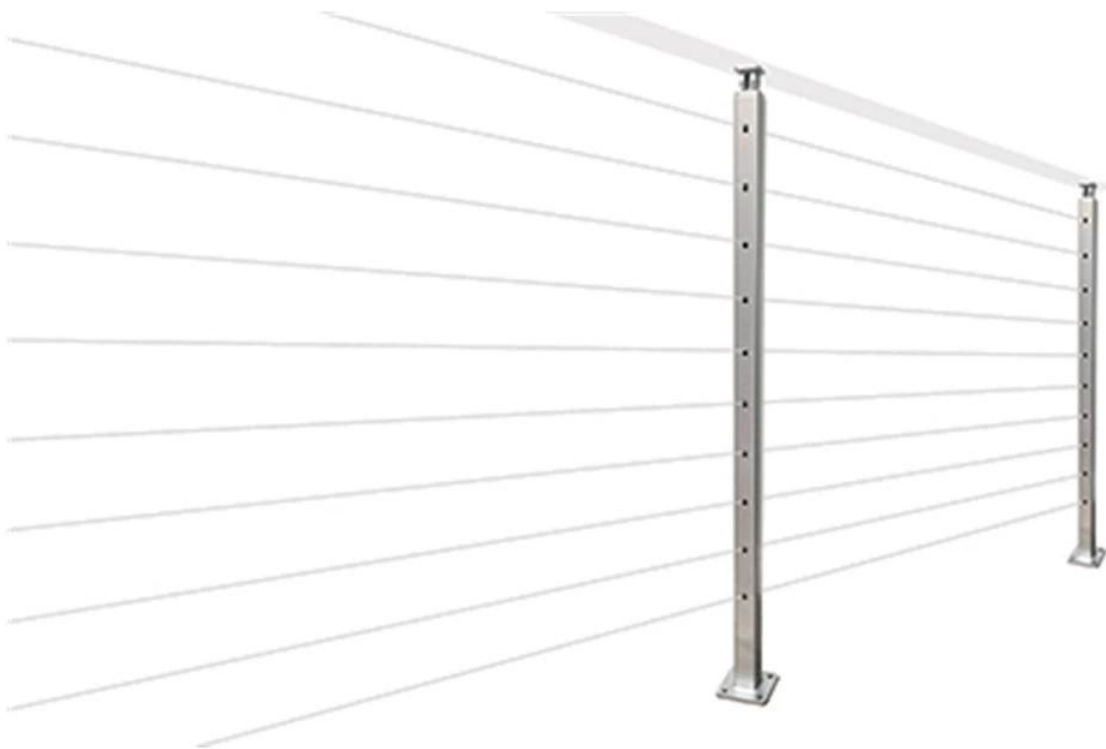

Outdoor Anti-rust 316 stainless steel satin brushed finish cable railing for stairs balcony deck ect.

Specs. for stainless steel cable railing system -

- Cable Railing system contains SS post, top handrail & cable runs .
- Post size 40/50mm square , H= 850MM to 1100mm
- Top Handrail 50*25mm
- Cable 3mm-6mm diameter
- cable distance 100mm , or as per requirements
- post with top adjustable handrail brackets

KEBIL 科比奥®

Fascia mount cable railing-

Project photos of stainless steel cable railings -

stainless steel cable railing for interior stairs-