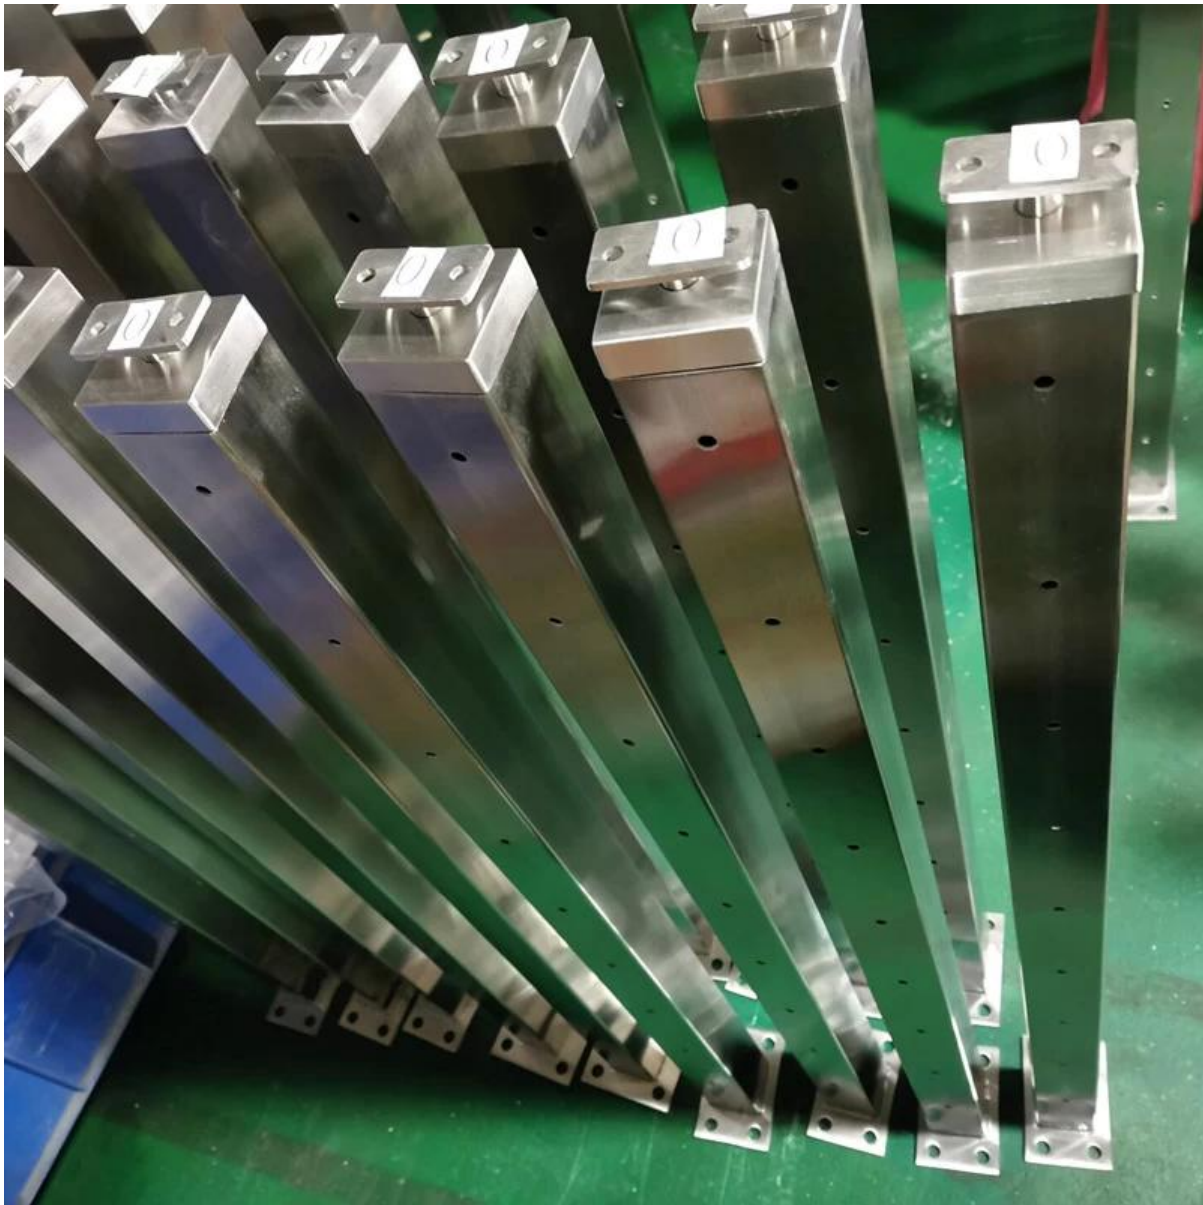

Outdoor Anti-rust 316 stainless steel satin brushed finish cable railing for stairs balcony deck ect.

Specs. for stainless steel cable railing system -

- Cable Railing system contains SS post, top handrail & cable runs .
- Post size 40/50mm square , H= 850MM to 1100mm
- Top Handrail 50*25mm
- Cable 3mm-6mm diameter
- cable distance 100mm , or as per requirements
- post with top adjustable handrail brackets

KEBIL 科比奥®

Fascia mount cable railing-

Project photos of stainless steel cable railings -

stainless steel cable railing for interior stairs-