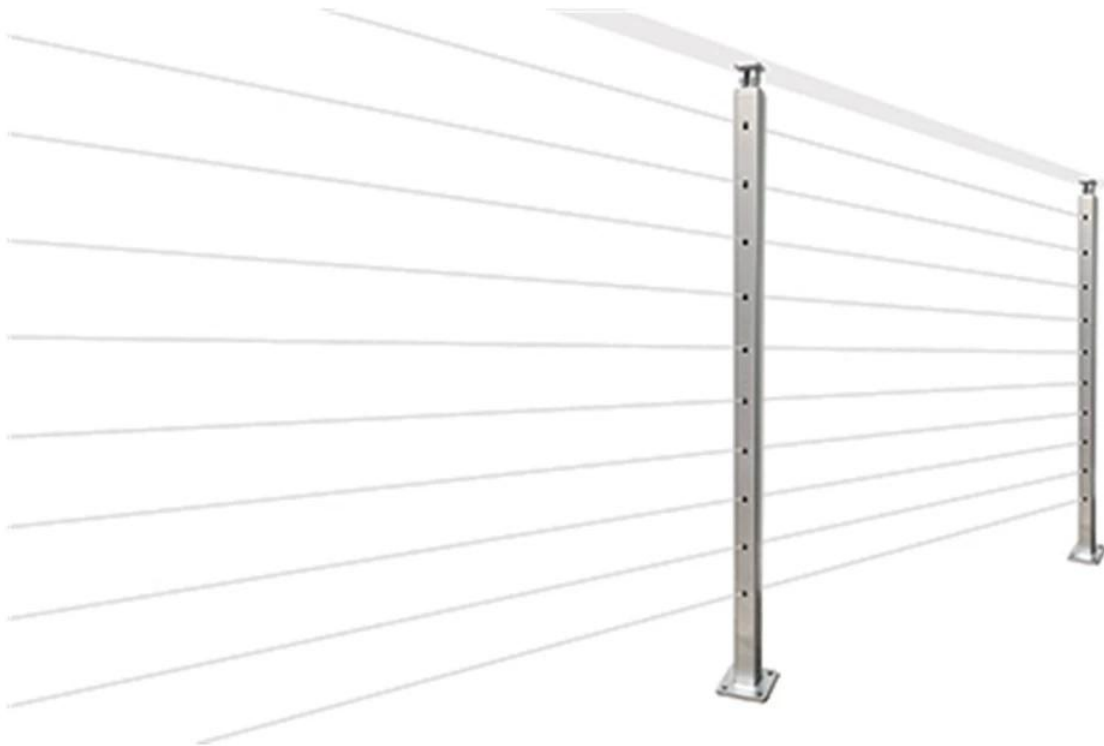

Outdoor Anti-rust 316 stainless steel satin brushed finish cable railing for stairs balcony deck ect.

Specs. for stainless steel cable railing system -

- Cable Railing system contains SS post, top handrail & cable runs .
- Post size 40/50mm square , H= 850MM to 1100mm
- Top Handrail 50\*25mm
- Cable 3mm-6mm diameter
- cable distance 100mm , or as per requirements
- post with top adjustable handrail brackets

**KEBIL** 科比奥®

Fascia mount cable railing-

Project photos of stainless steel cable railings -

stainless steel cable railing for interior stairs-