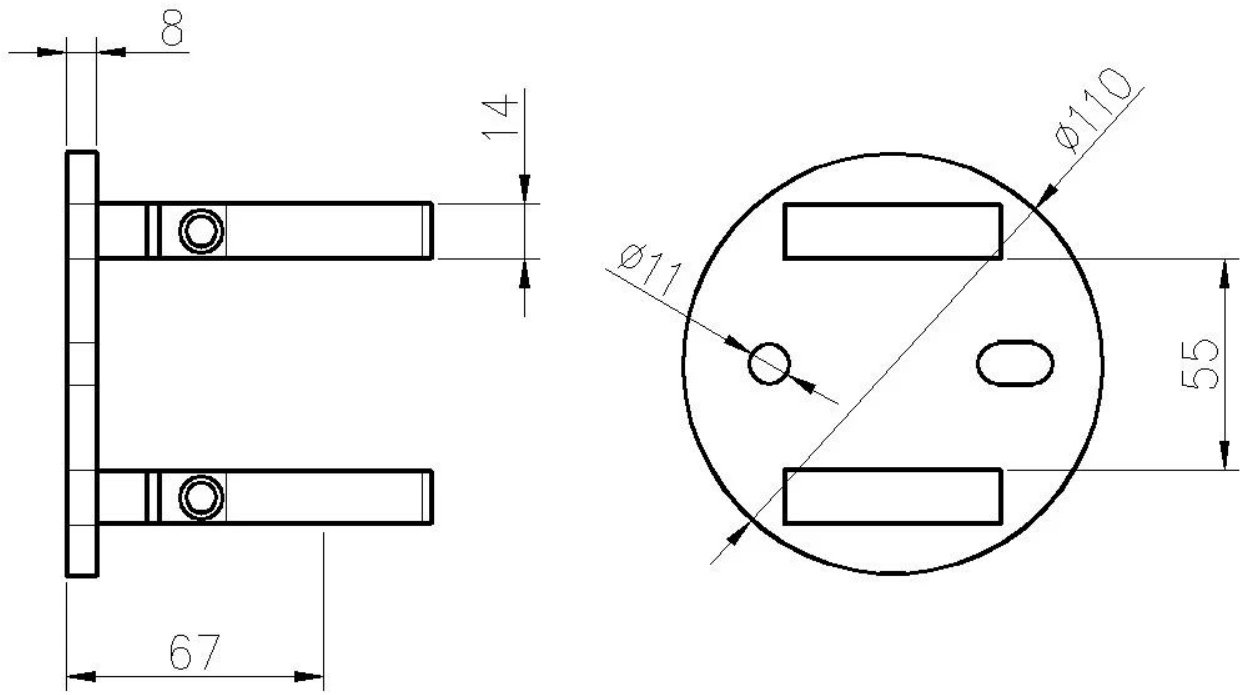

stainless steel side mounting bracket base flange for glass railing

material: stainless steel 304/316

finish: satin or mirror polished

for tube size: dia 43mm or 50.8mm

Model No.: BS913

Product pictures:

Product drawing: