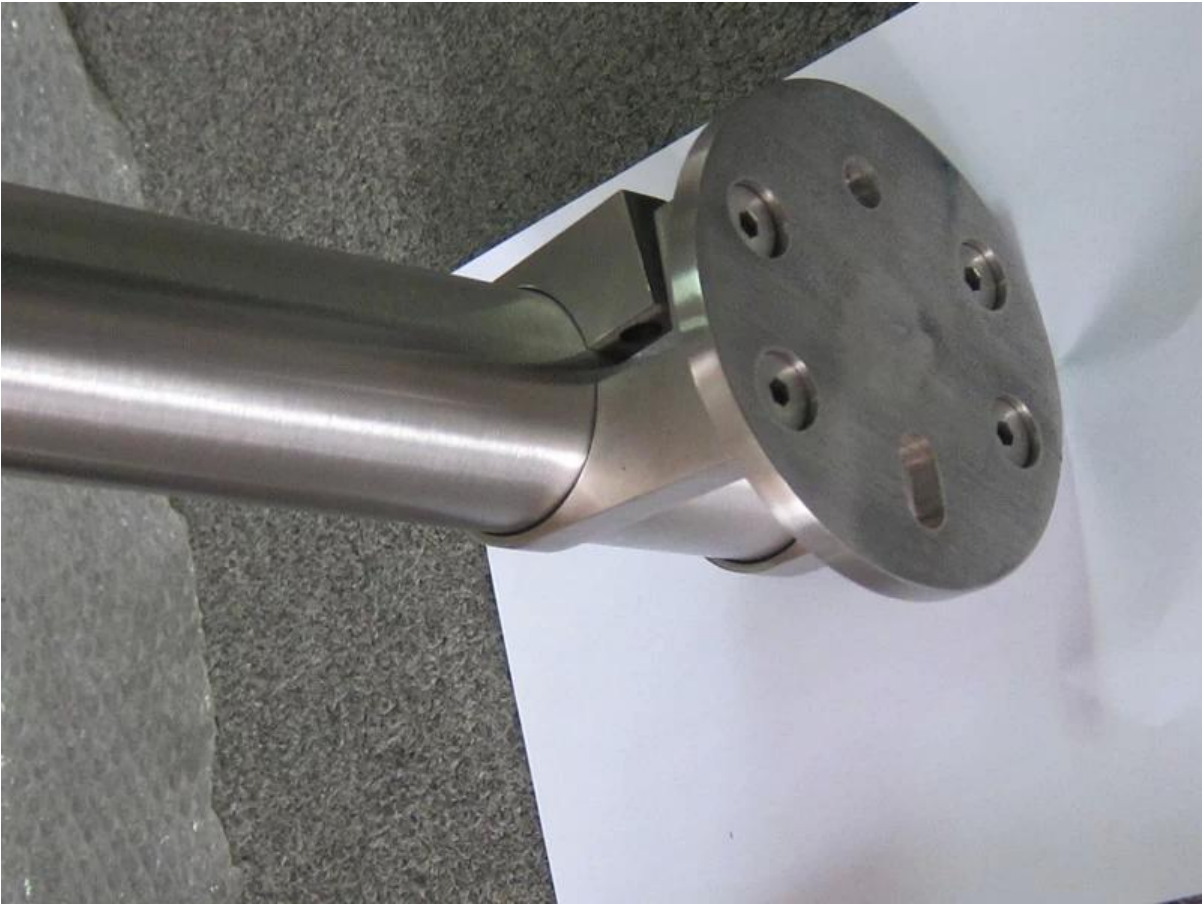

stainless steel side mounting bracket for glass railing

material: stainless steel 304/316

finish: satin or mirror polished

for tube size: dia 43mm or 50.8mm

Model No.: BS913

KEBIL 科比奥®
SHENZHEN LAUNCH CO. LTD.