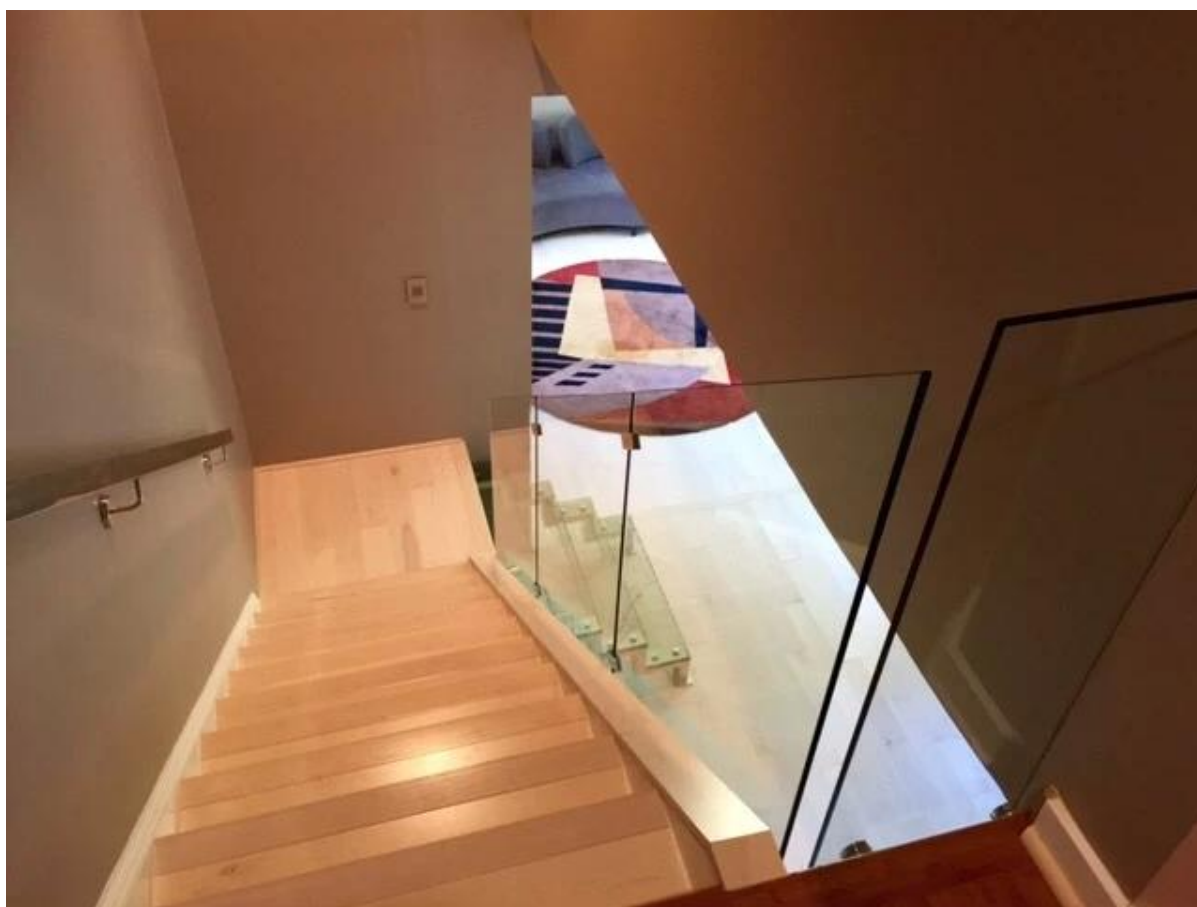

stainless steel sign standoff clamp for glass balcony railing

stanfoff clamp is a used for glass balcony ,glass staircase railing etc.

Ours pass USA building code and Australia building code.

Here are pictures of our standoff glass clamp: