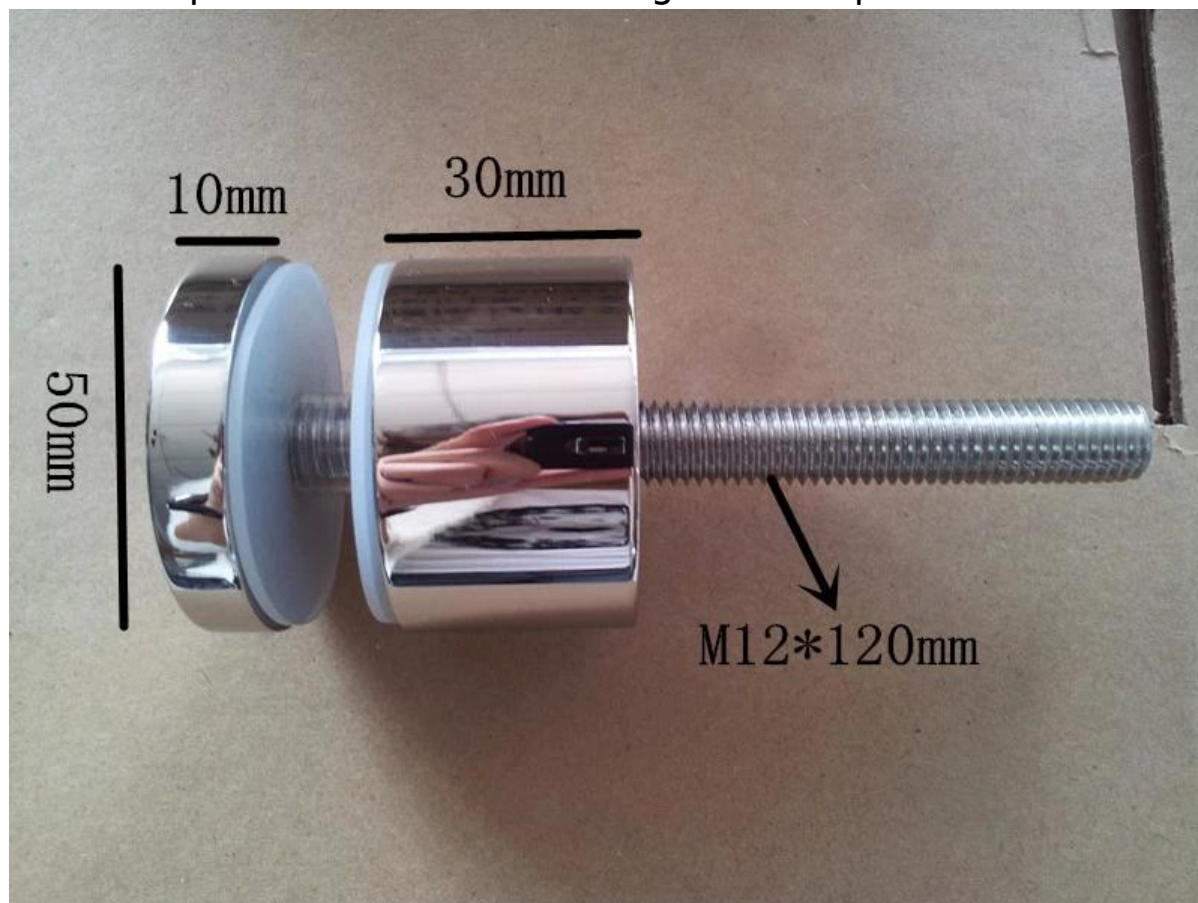

stainless steel sign standoff clamp for glass balcony railing

stanfoff clamp is a used for glass balcony ,glass staircase railing etc.

Ours pass USA building code and Australia building code.

Here are pictures of our standoff glass clamp: