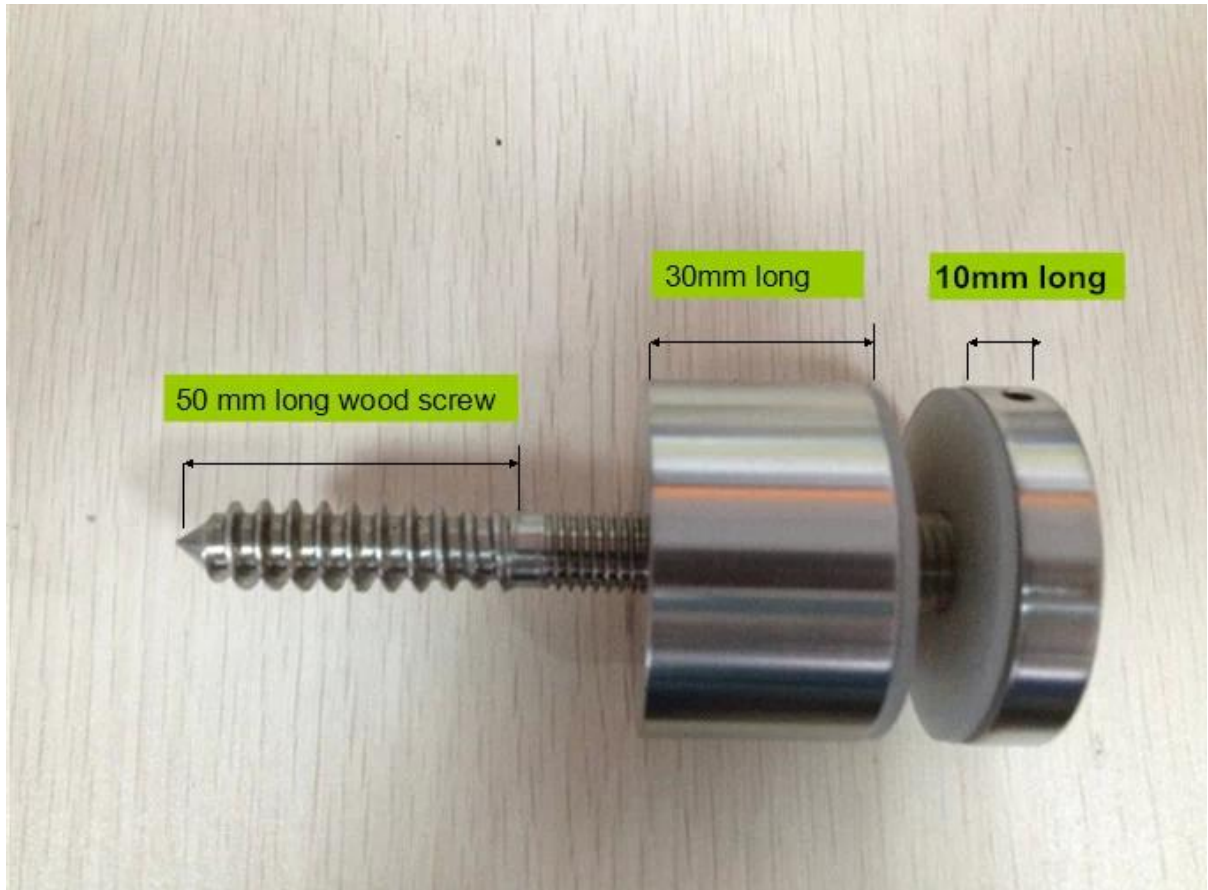

stainless steel sign standoff clamp for glass balcony railing

stanfoff clamp is a used for glass balcony ,glass staircase railing etc.

Ours pass USA building code and Australia building code.

Here are pictures of our standoff glass clamp: