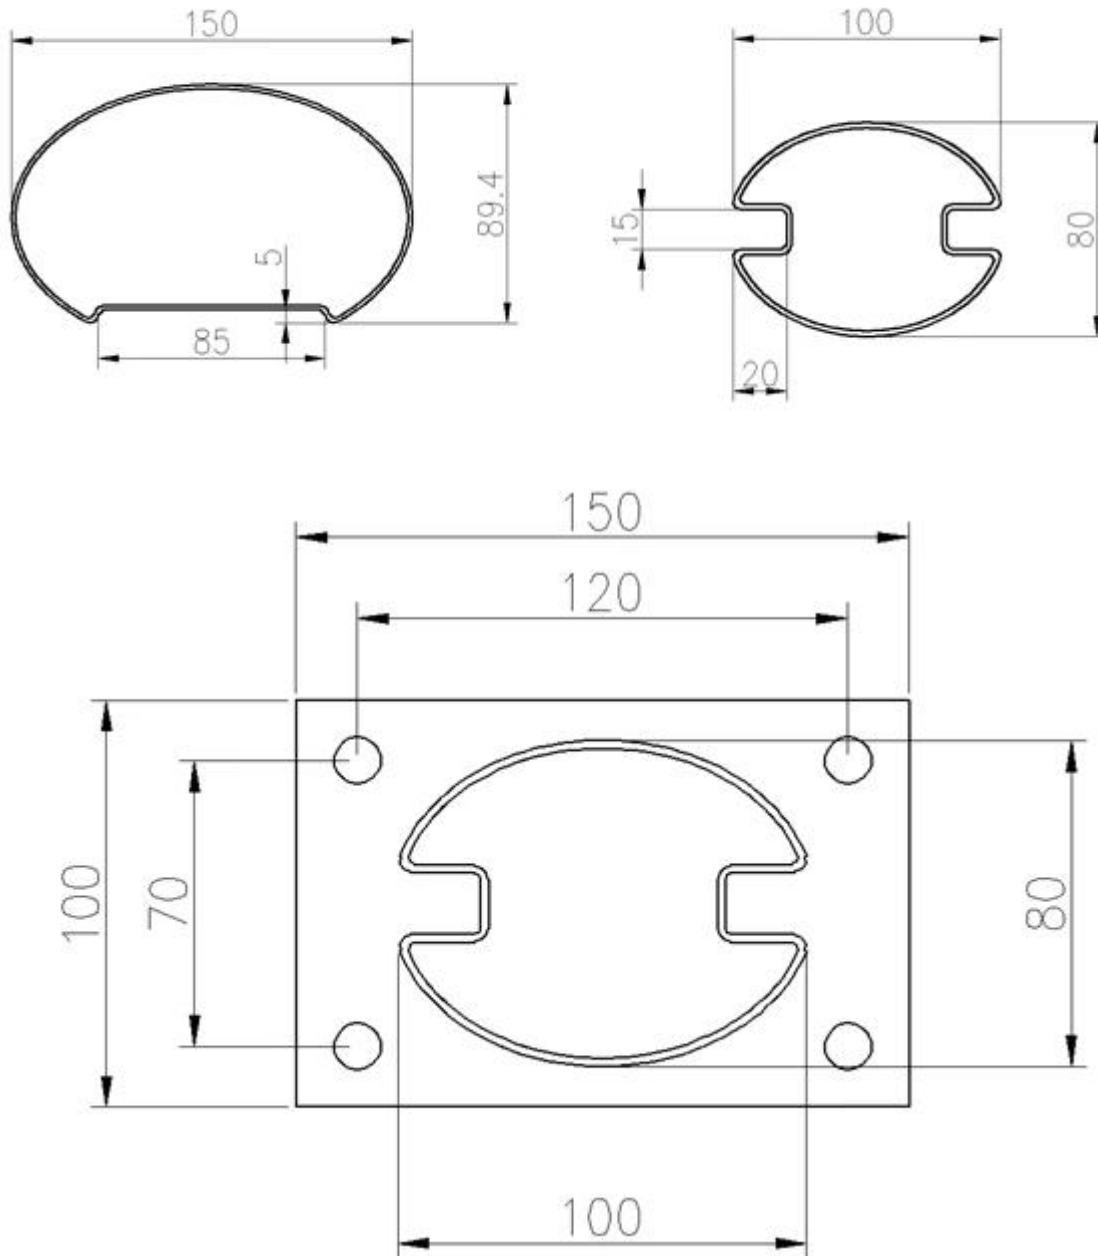

High-rise building 304 Stainless steel big size 100*80mm slot balustrade post for terrace railings .

- Custom big size balustrade post 100*80*2mm ; 1 way & 2 way posts with plastic inserts for 12mm thick glass
- Custom design oval shape top handrails 100*150mm