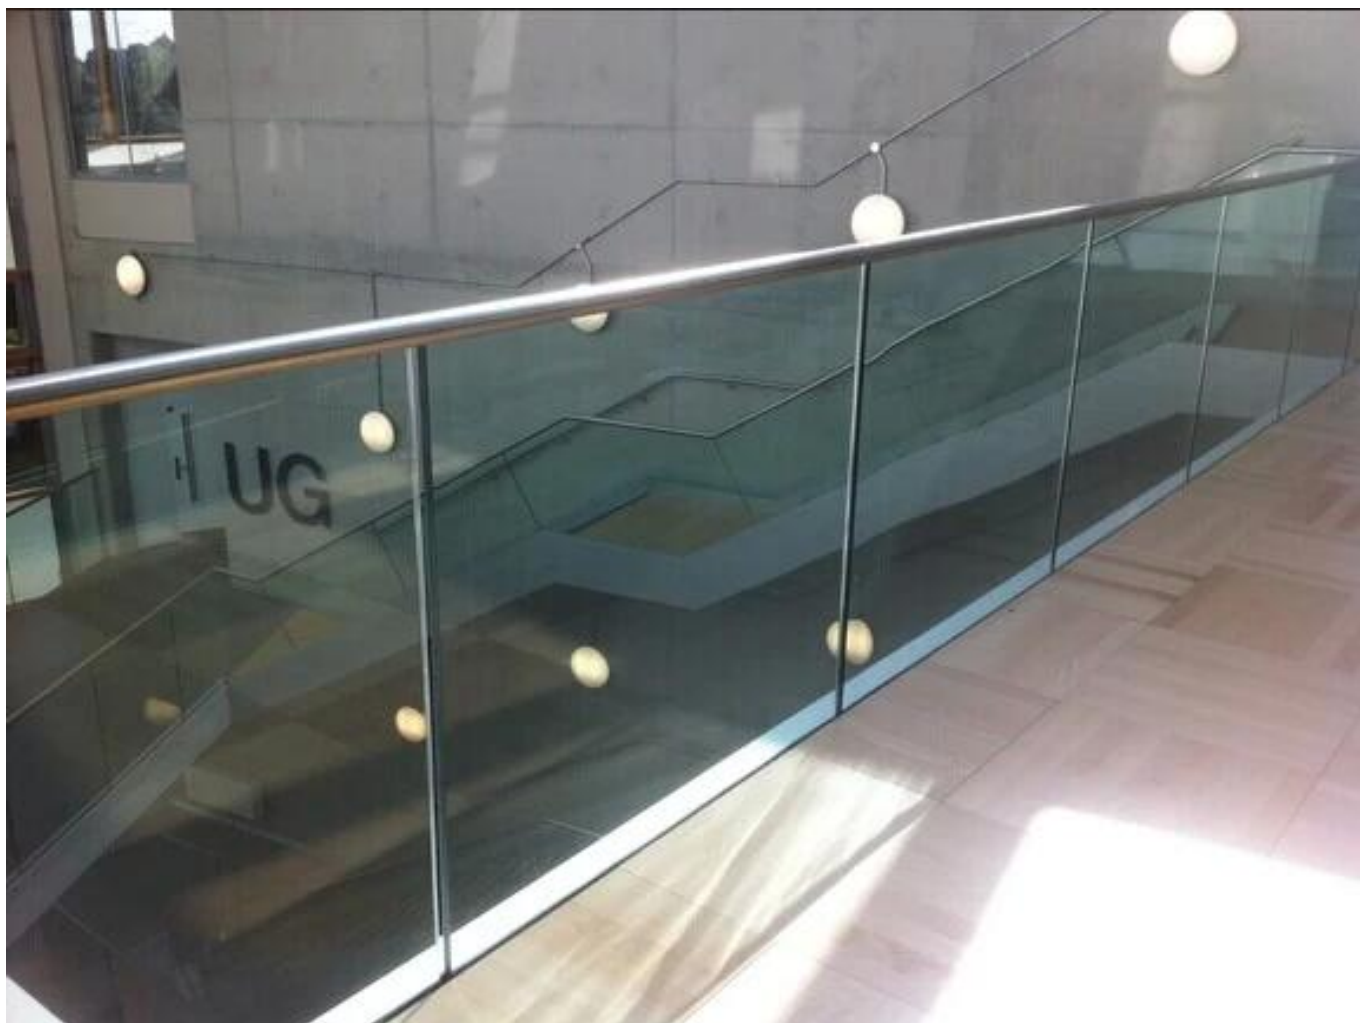

[Please feel free to contact us if you are interested.](#)

Email: sales03@launch-china.cn

Skype: [launch_03](#)