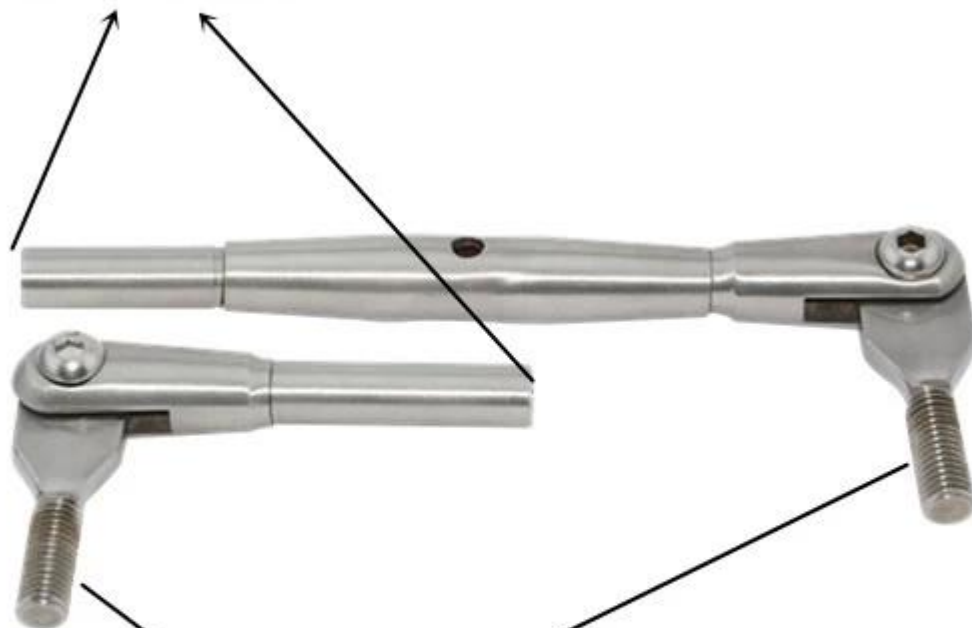

stainless steel 304 male and female cable tension is for indoor use  
stainless steel 316 male and female cable tension is for outdoor use

cable railing system for balcony railing, stair way railing, terrace railing

for 4mm cable

embedded to concret

T804