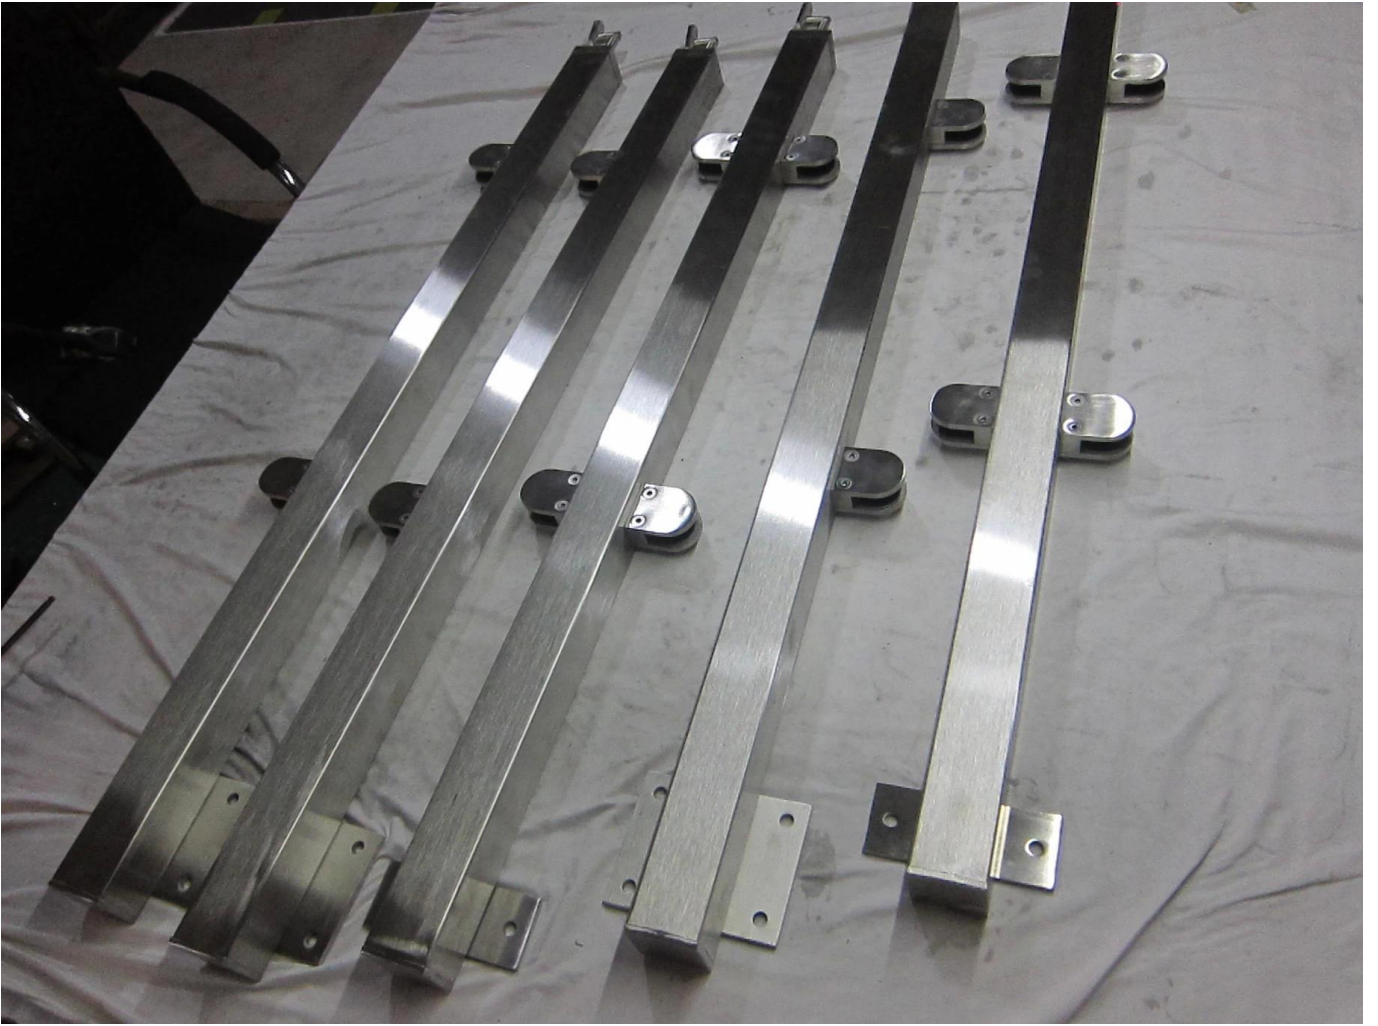

316 stainless steel square glass balustrade for hotel project in Canada . We supply both stainless steel balustrade materials & tempered glass to complete the project .

1). Features-

Balustrade post	50*50mm H=1000MM or customized height
Top handrails	Round 50.8mm /square 50*50mm/50*25mm
Tempered glass	10mm clear tempered glass
Fittings included	glass clamps , top handrail support brackets , base flange , mounting bolt( if required)
Material	316 stainless steel
Finish	mirror , satin

2). Photos for stainless steel balustrade posts-

satin finish , 50\*50mm posts -

3). 10mm clear tempered glass -

Ultra clear glass-

Glass balustrade projects for hotel completed in 2018-