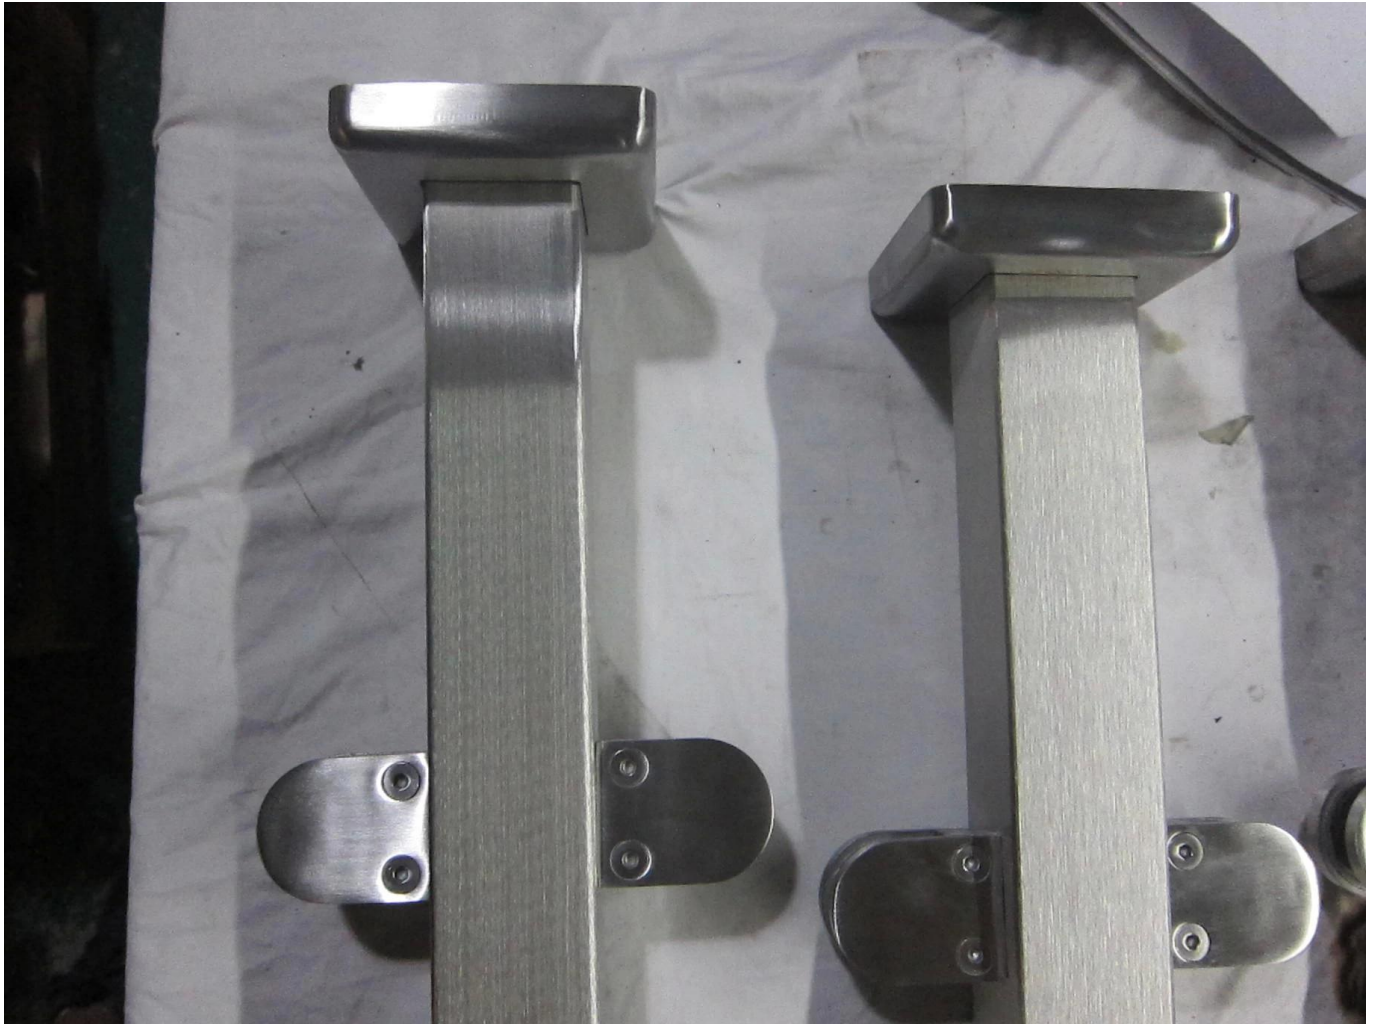

316 stainless steel square glass balustrade for hotel project in Canada . We supply both stainless steel balustrade materials & tempered glass to complete the project .

1). Features-

Balustrade post	50*50mm H=1000MM or customized height
Top handrails	Round 50.8mm /square 50*50mm/50*25mm
Tempered glass	10mm clear tempered glass
Fittings included	glass clamps , top handrail support brackets , base flange , mounting bolt( if required)
Material	316 stainless steel
Finish	mirror , satin

2). Photos for stainless steel balustrade posts-

satin finish , 50\*50mm posts -

3). 10mm clear tempered glass -

Ultra clear glass-

Glass balustrade projects for hotel completed in 2018-