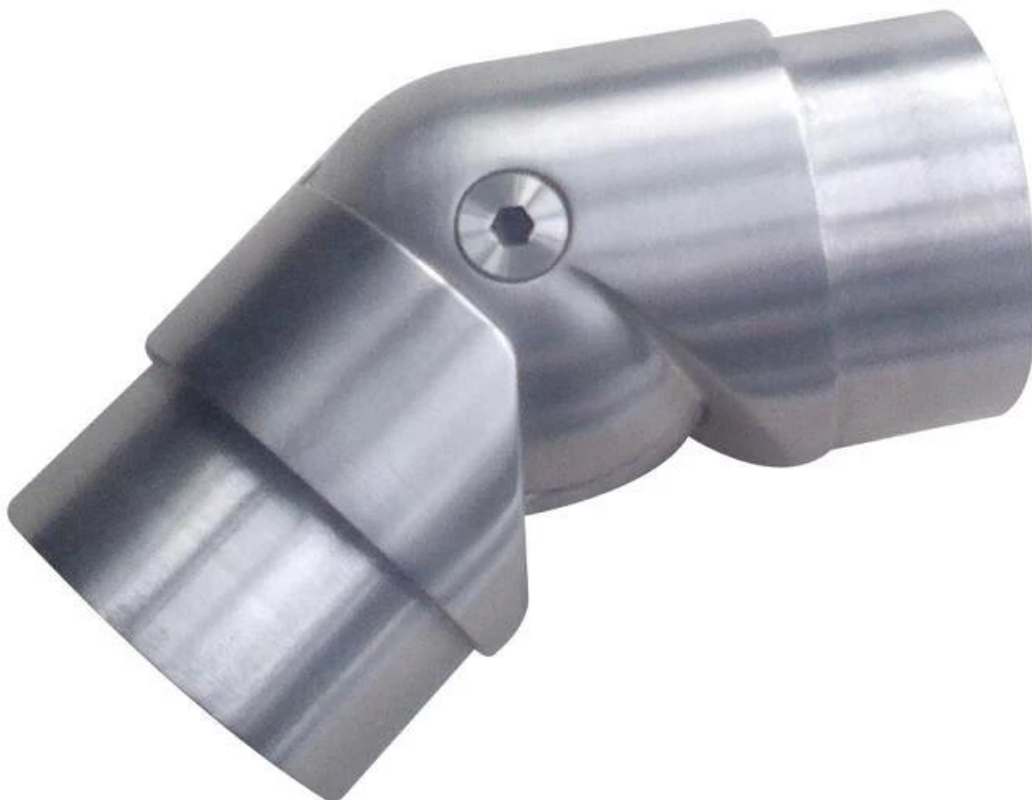

## stainless steel square tube connectors 50mm

- 1)Material: stainless steel 304 and 316.
- 2)Size: 40\*40mm, 50\*50mm for square tube;
- 3)Function: Connect square tubes.

### 1. Model No.S401 stainless steel 2 way 90 degree connector

### 2. Model No.S402 stainless steel 3 way 180 degree connector

### 3. Model No.S403 stainless steel 3 way 90 degree connector

4. Model No.S404 stainless steel 4 way 90 degree connector

5. Model No.S405 stainless steel 4 way plain connector

6.Round tube connector,  
[javascript:void\(0\);/\\*1468479229835\\*/](javascript:void(0);/*1468479229835*/)