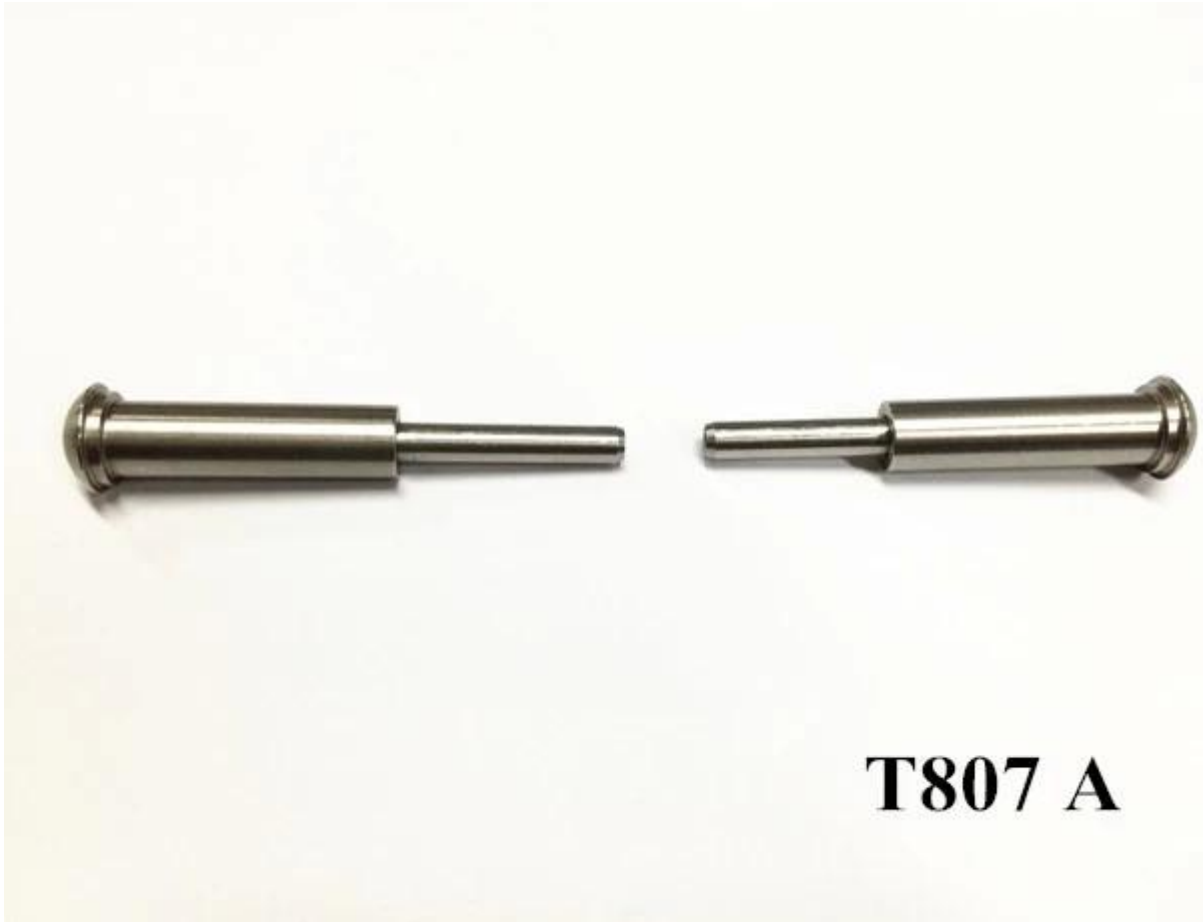

stainless steel staircase cable railing with wood handrails

I . [stainless steel cable railing post](#)

- 316 stainless steel
- brushed finish
- 50x50mm square cable railing post
- height : normally 36 inch high
- 7-13 sections of cables on the posts

# model T803

**T803**

#model T804

**T804**

# model T807A

**T807 A**

Installation photos of stainless steel cable railings , top can be wood handrail .