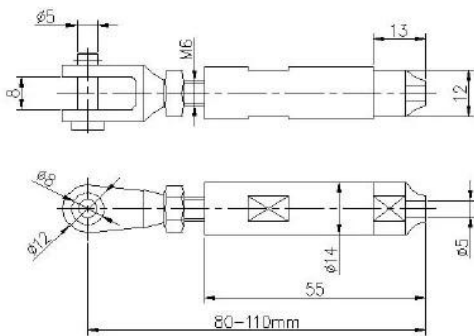

3). cable tensioner details-

Models available	T803 T804 T807A
Cable diameter	3-6mm
Material	304/316 stainless steel
Finish	satın , mirror

Model: T803