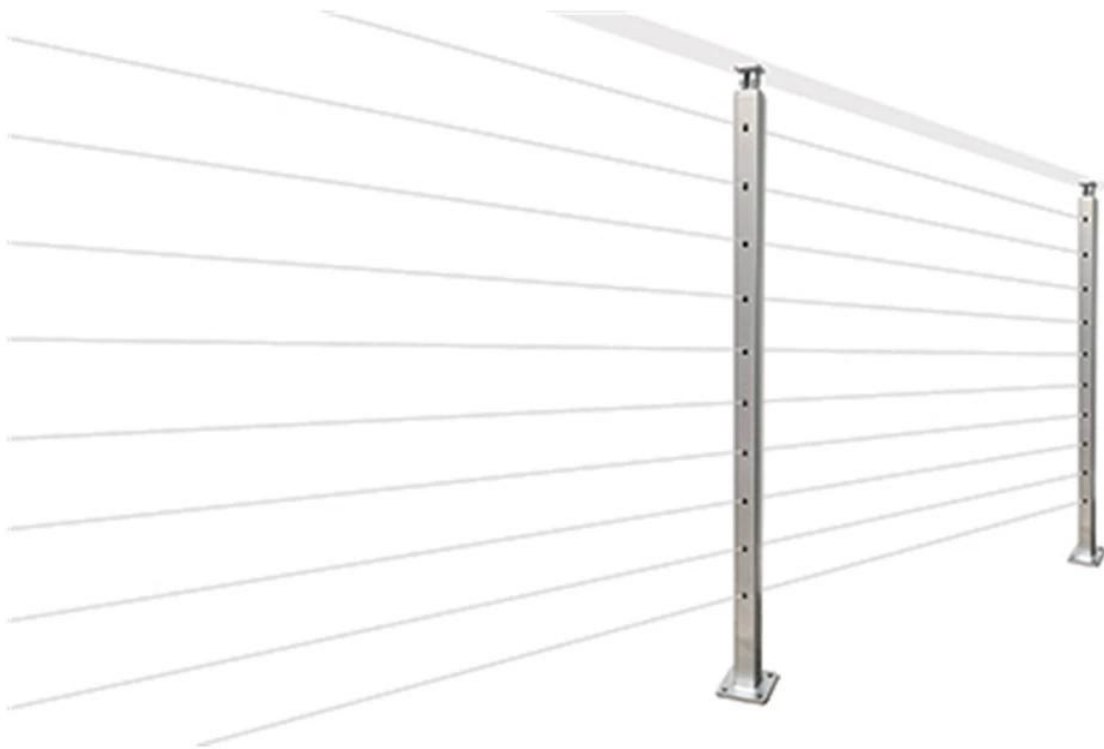

Interior & exterior stair railing design stainless steel stairs cable balustrade handrails .

Specs. for stainless steel stairs balustrade handrails -

1). cable balustrade post details-

cable Balustrade post size	40*40mm, 50*50mm square
cable Balustrade post height	36 inches , 39 inches , ior required height
Predrilled holes	yes
Fittings included	Top handrail support bracket , base plate & cover

1). Top handrail details-

Handrail tube size	50*25mm,40*40mm,50*50mm
Material	304/316L stainless steel
Lengths	5.8 meter per length

KEBIL 科比奥®

3). cable tensioner details-

Models available	T803 T804 T807A
Cable diameter	3-6mm
Material	304/316 stainless steel
Finish	satın , mirror

Model: T803

SWAGELESS TYPE CABLE TENSIONER

T804

stainless steel stairs cable balustrade handrails projects -

- Indoor stair 4mm cable railing design ,with either wood handrails or SS handrails on top , elegant look

- 316 grade stainless steel exterior balcony and stair cable railings
- Top mount or fascia mount optional