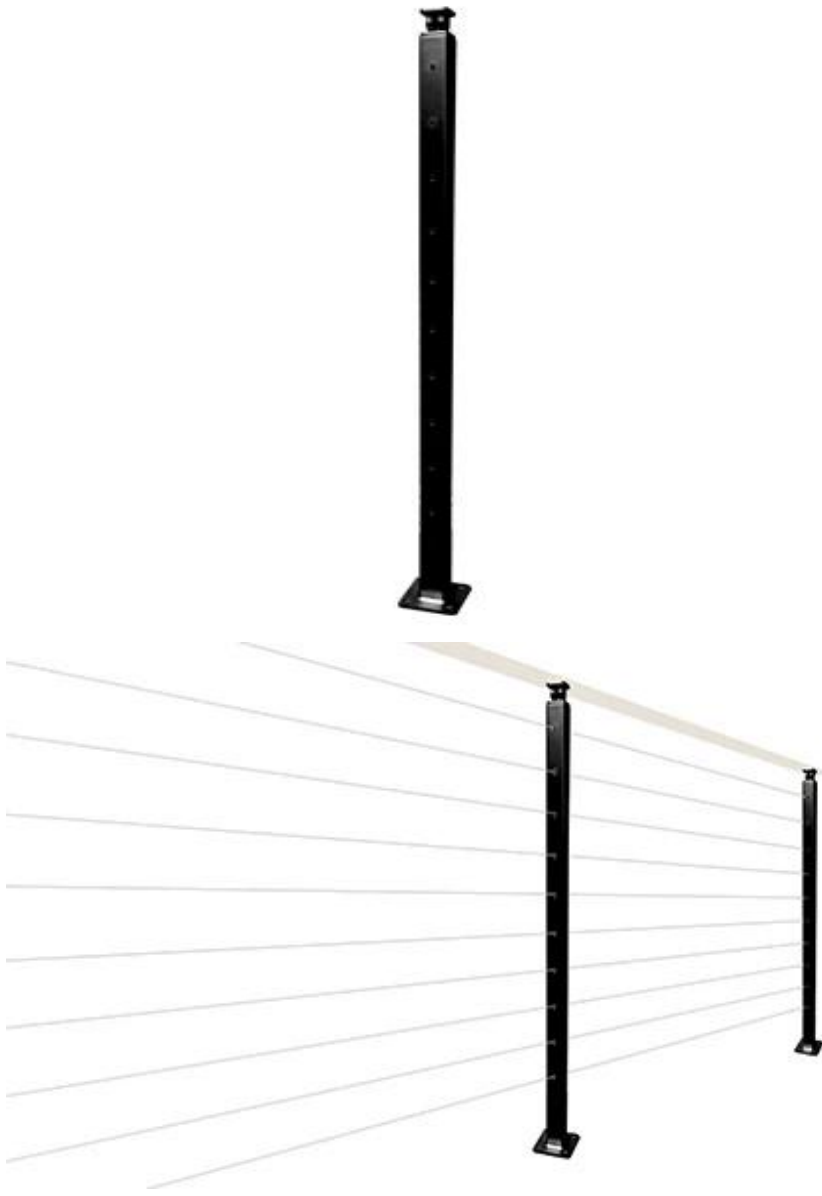

Interior & exterior stair railing design stainless steel stairs cable balustrade handrails .

Specs. for stainless steel stairs balustrade handrails -

1). cable balustrade post details-

cable Balustrade post size	40*40mm, 50*50mm square
cable Balustrade post height	36 inches , 39 inches , ior required height
Predrilled holes	yes
Fittings included	Top handrail support bracket , base plate & cover

1). Top handrail details-

Handrail tube size	50*25mm,40*40mm,50*50mm
Material	304/316L stainless steel
Lengths	5.8 meter per length

KEBIL 科比奥®

3). cable tensioner details-

Models available	T803 T804 T807A
Cable diameter	3-6mm
Material	304/316 stainless steel
Finish	satın , mirror

Model: T803

SWAGELESS TYPE CABLE TENSIONER

T804

stainless steel stairs cable balustrade handrails projects -

- Indoor stair 4mm cable railing design ,with either wood handrails or SS handrails on top , elegant look

- 316 grade stainless steel exterior balcony and stair cable railings
- Top mount or fascia mount optional