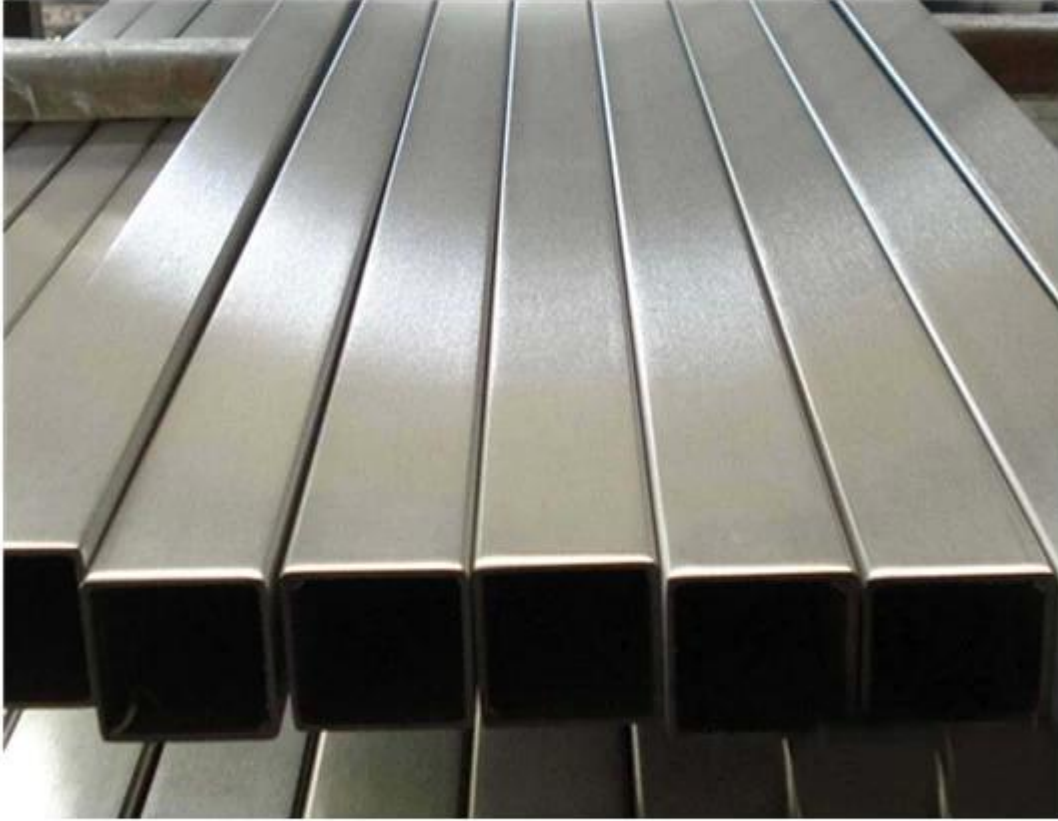

Interior & exterior stair railing design stainless steel stairs cable balustrade handrails .

Specs. for stainless steel stairs balustrade handrails -

1). cable balustrade post details-

cable Balustrade post size	40*40mm, 50*50mm square
cable Balustrade post height	36 inches , 39 inches , ior required height
Predrilled holes	yes
Fittings included	Top handrail support bracket , base plate & cover

1). Top handrail details-

Handrail tube size	50*25mm,40*40mm,50*50mm
Material	304/316L stainless steel
Lengths	5.8 meter per length

KEBIL 科比奥®

3). cable tensioner details-

Models available	T803 T804 T807A
Cable diameter	3-6mm
Material	304/316 stainless steel
Finish	satın , mirror

Model: T803

SWAGELESS TYPE CABLE TENSIONER

T804

stainless steel stairs cable balustrade handrails projects -

- Indoor stair 4mm cable railing design ,with either wood handrails or SS handrails on top , elegant look