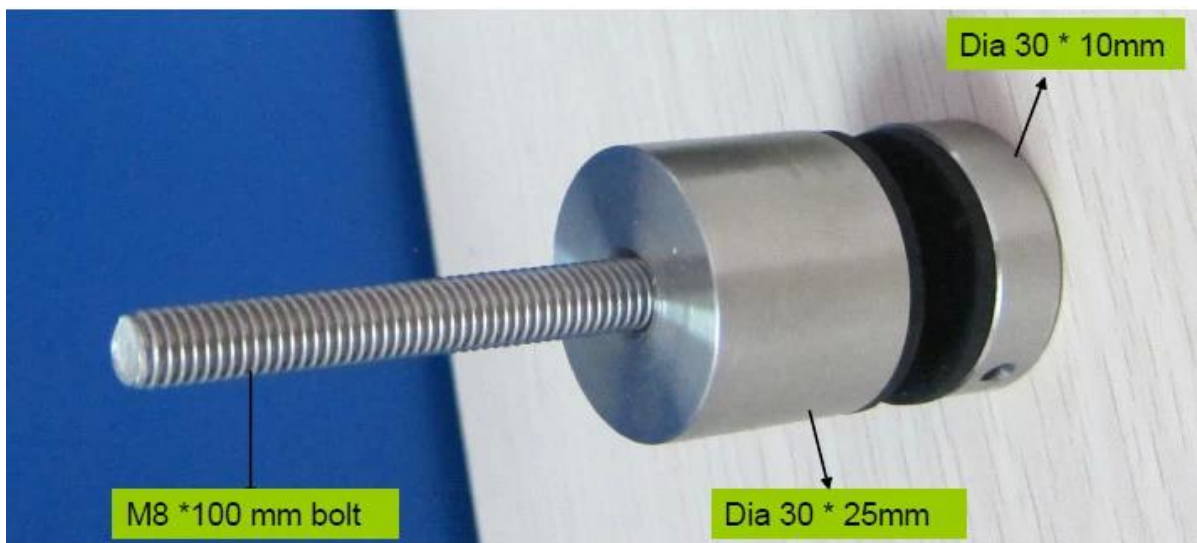

Stainless steel standoff bracket 316 Lag screw standoff for glass railing

Item Name	Standoff
Item No.:	SF-30, SF-50, SF-50T
Material:	Stainless steel 304 / 316
Finish:	polish (mirror) or brush (satin or matt)
Size:	Diameter available: 20mm,25mm, 30mm, 38mm,40mm,50mm or 60mm or 100mm Lenght: custom made or custom tailored M6 or M8 or M10 or M12 threaded bolt
General usage:	to fix glass on the wall for stairs railing or balcony railing
Accessories:	screws, rubber ring, alley key

Stainless steel standoff Model No. & project photos□

1. Model No. SF-30 standoff.

Stainless steel 316 standoff Lag screw type.

2. Model No. SF-50 standoff.

3. Model No. SF-50T standoff.

Stand off wall mounts project photos: