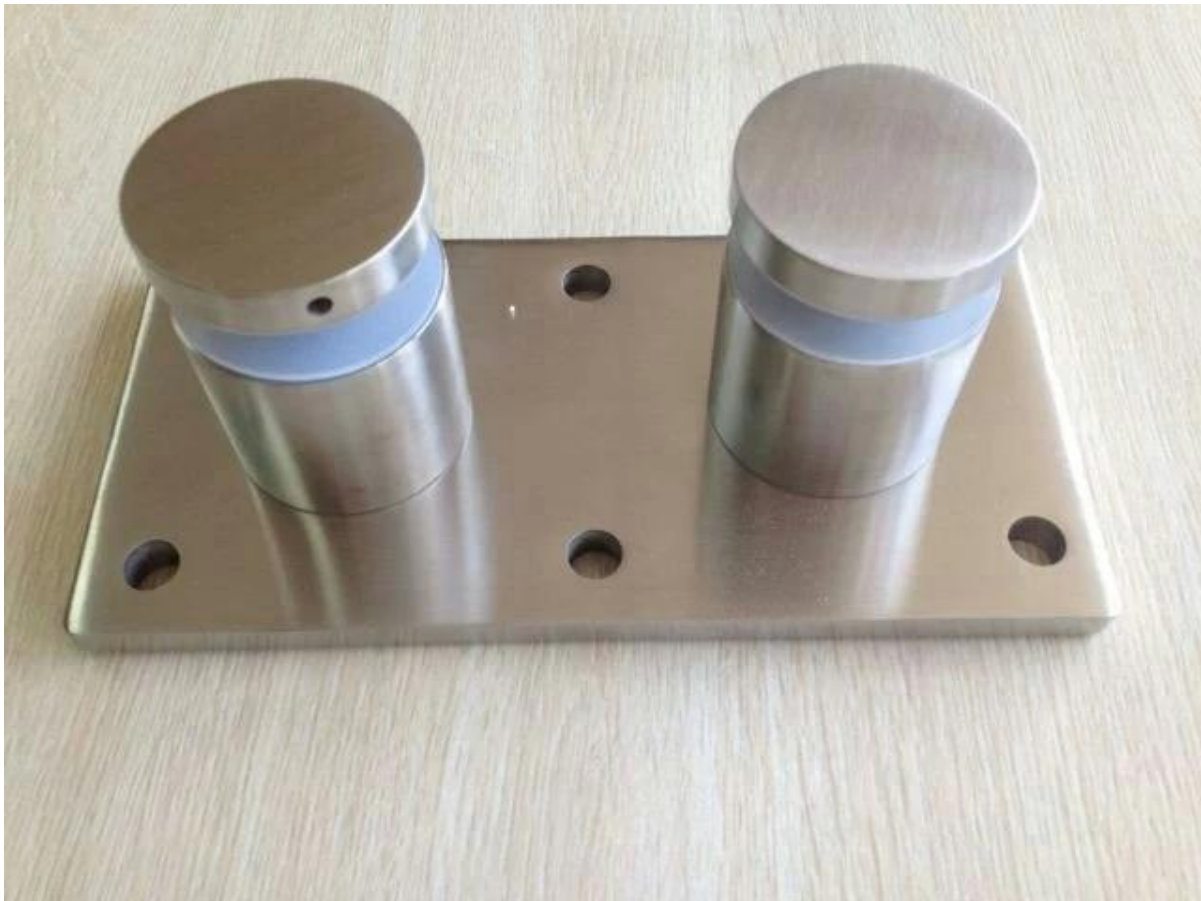

Stainless steel standoff bracket 316 Lag screw standoff for glass railing

Item Name	Standoff
Item No.:	SF-30, SF-50, SF-50T
Material:	Stainless steel 304 / 316
Finish:	polish (mirror) or brush (satin or matt)
Size:	Diameter available: 20mm,25mm, 30mm, 38mm,40mm,50mm or 60mm or 100mm Lenght: custom made or custom tailored M6 or M8 or M10 or M12 threaded bolt
General usage:	to fix glass on the wall for stairs railing or balcony railing
Accessories:	screws, rubber ring, alley key

Stainless steel standoff Model No. & project photos□

1. Model No. SF-30 standoff.

Stainless steel 316 standoff Lag screw type.

2. Model No. SF-50 standoff.

3. Model No. SF-50T standoff.

Stand off wall mounts project photos: