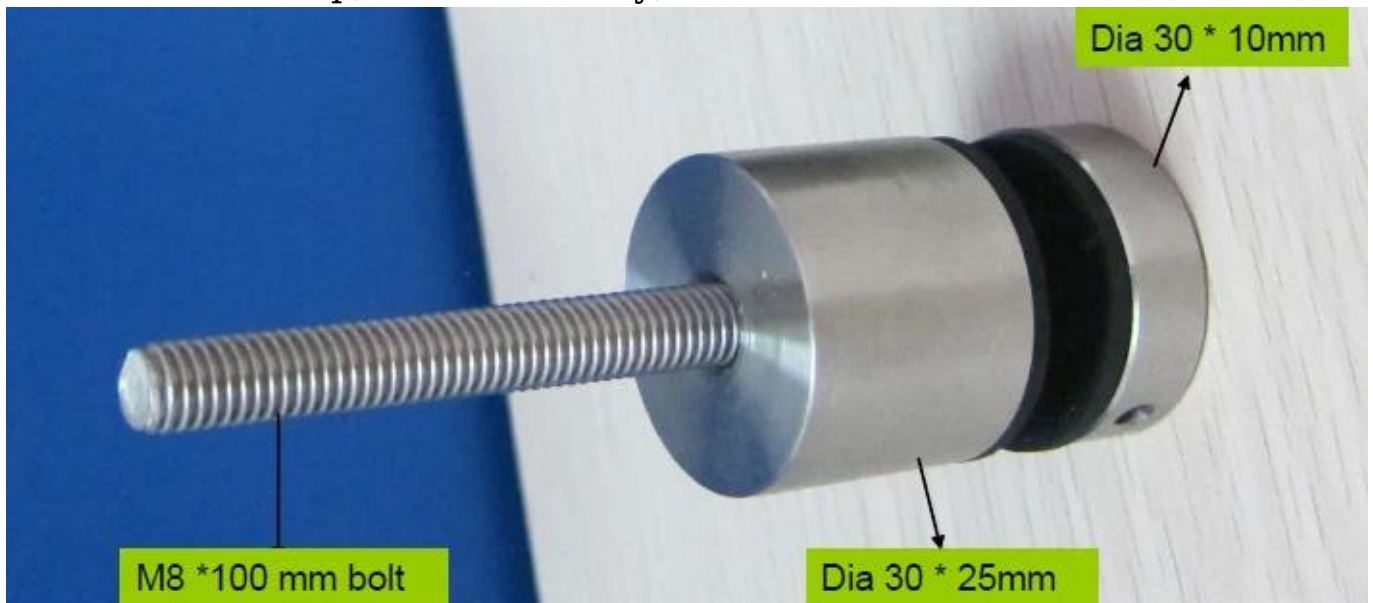

stainless steel standoff for exterior balcony railing

material: stainless steel 304/316
finish: satin or mirror
for glass thickness: 10mm-19mm

Model No.: SF-30

size: 30*10mm cap, 30*25mm body, M8*100 bolt

Model No.: SF-50

size: 50*10mm cap, 50*30mm body, M12*120 bolt

Model No.: SF-50T

size: 50*10mm cap, 50*30 mm body

mounting plate size: 200*100*10mm

SF-50T

project show

packing