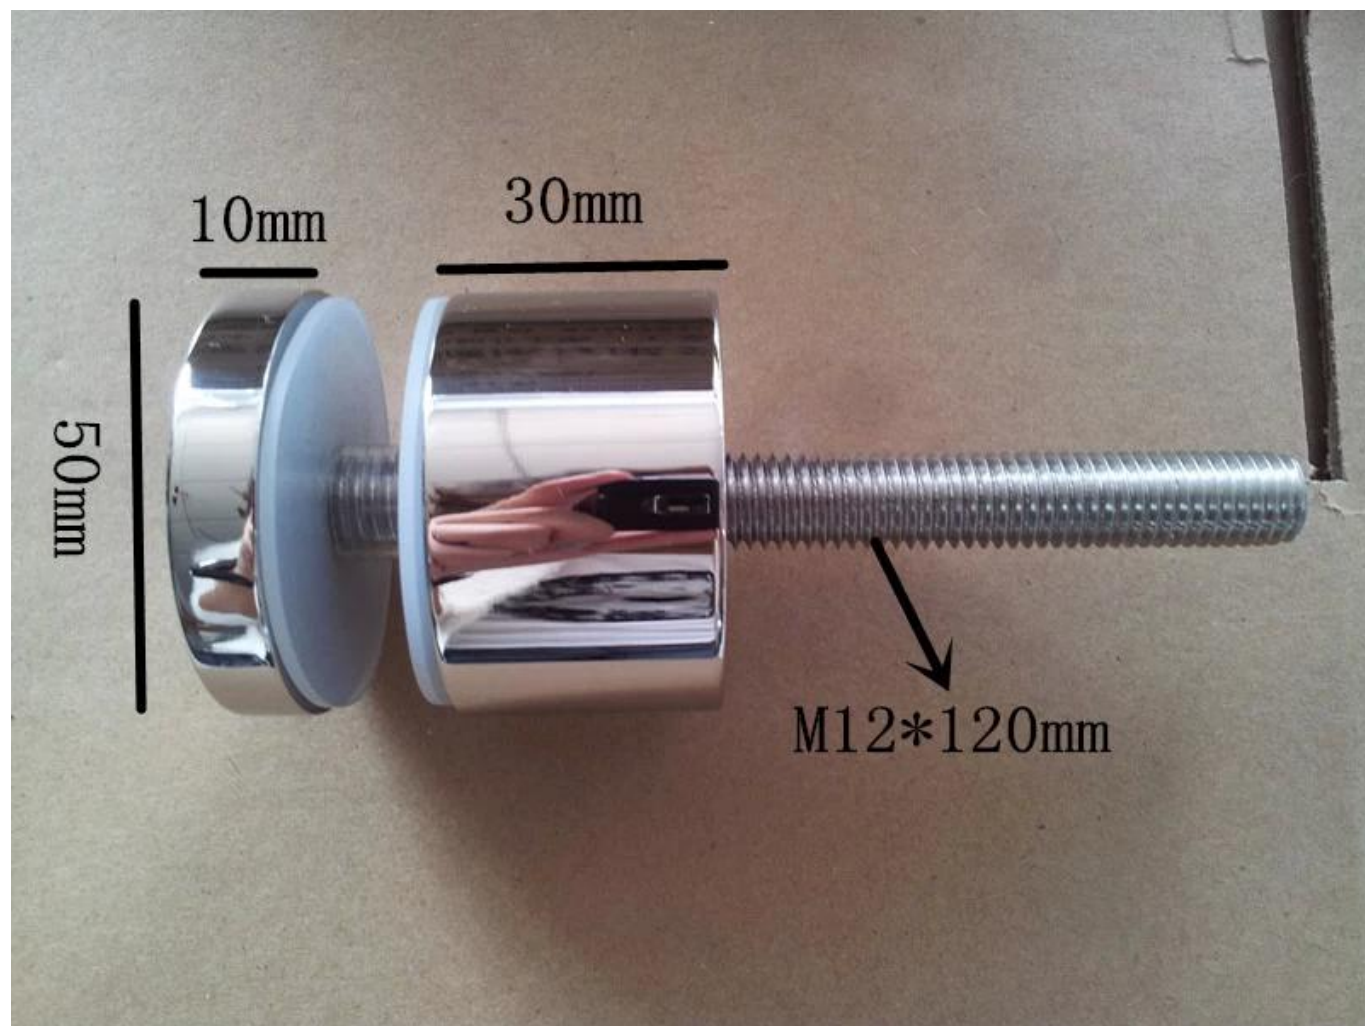

model No.: SF-50

material: stainless steel 304/316

finish: satin /mirror polished

**size: 50*10mm cap,50*30mm body, M12*120 bolt, silicon rubber gasket included
to fit 10-19mm glass**

size shows