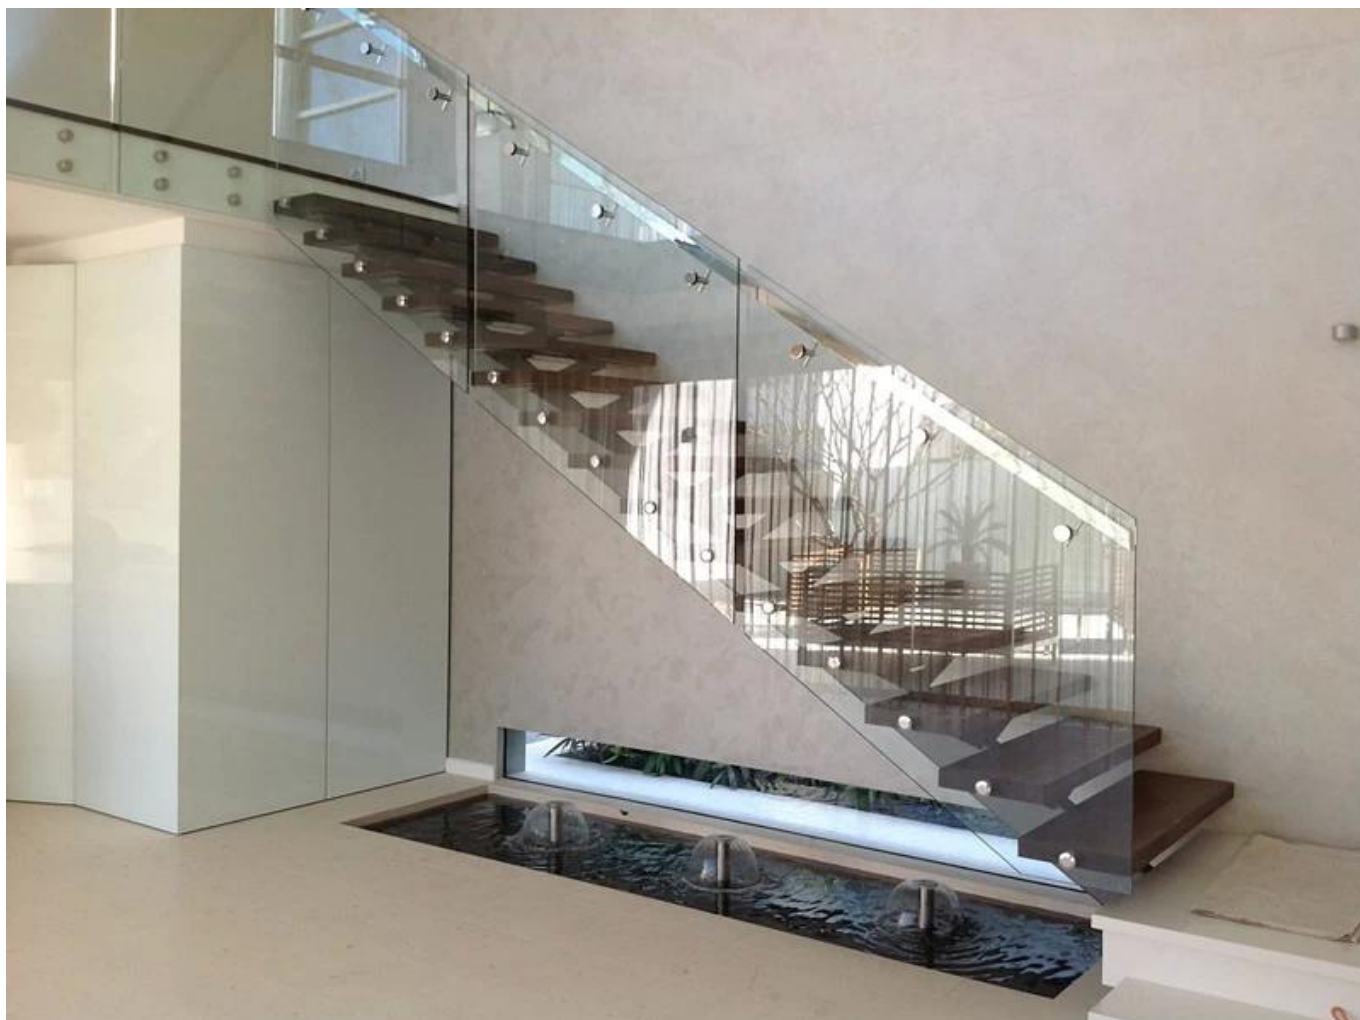

Please go to our [homepage](#), and we will help you to find the products you need. or [contact us](#) for recommendation.