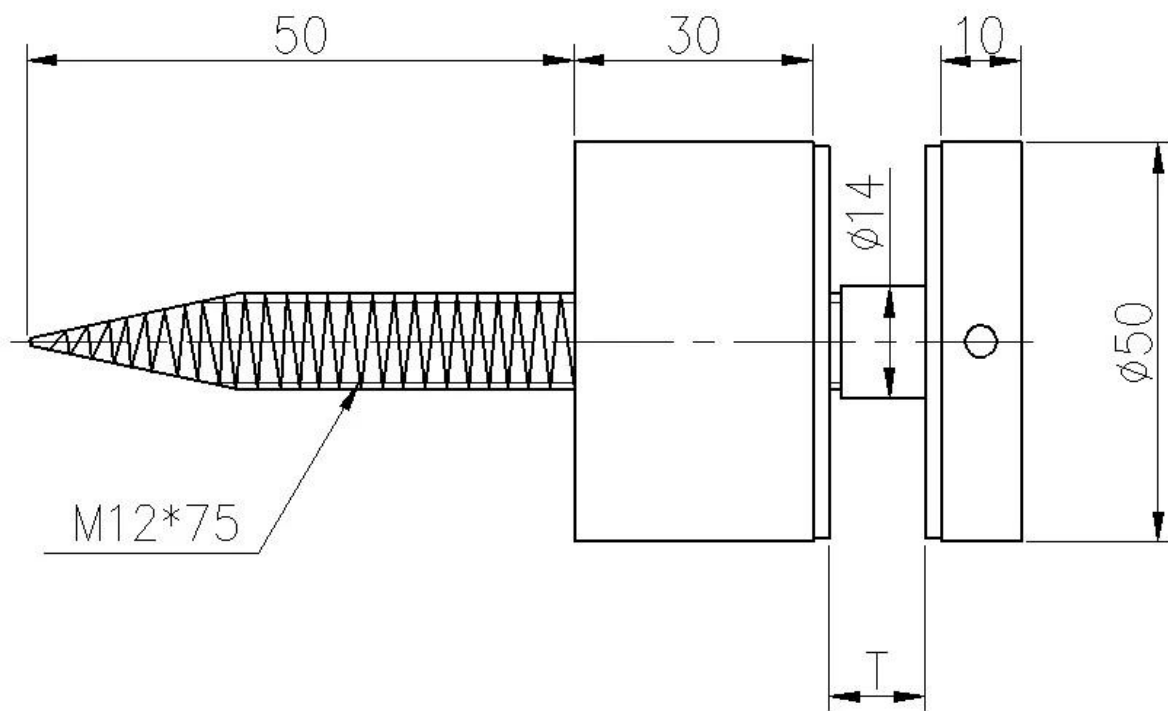

project show