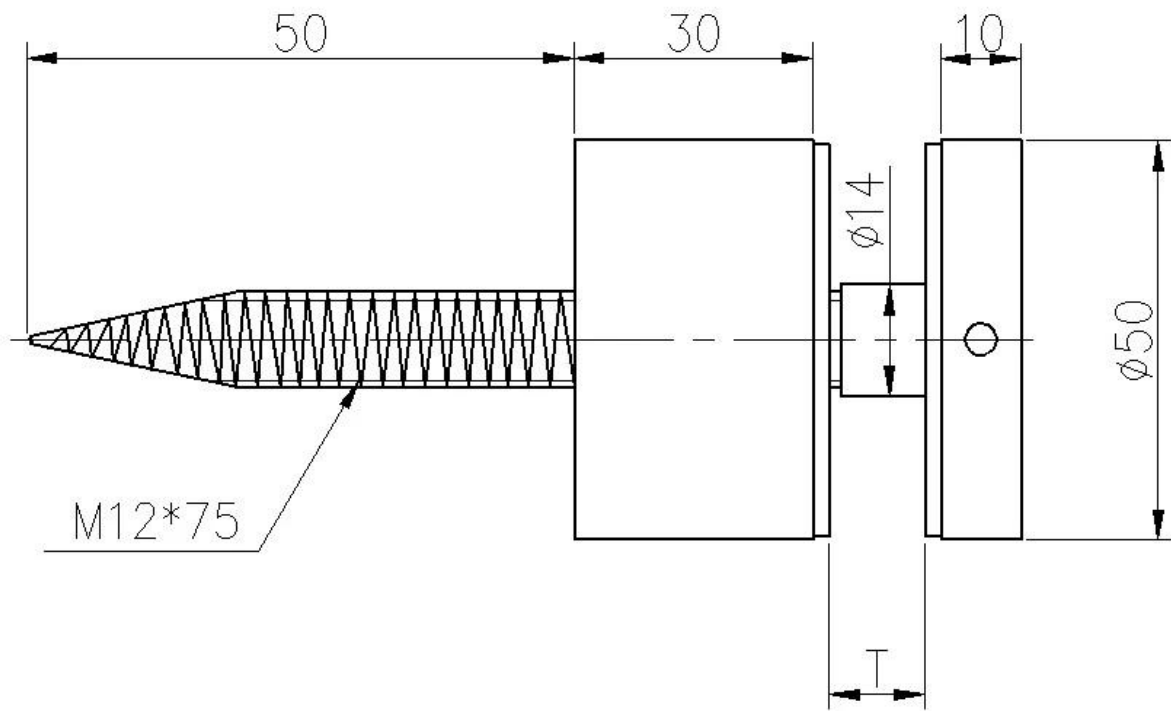

project show