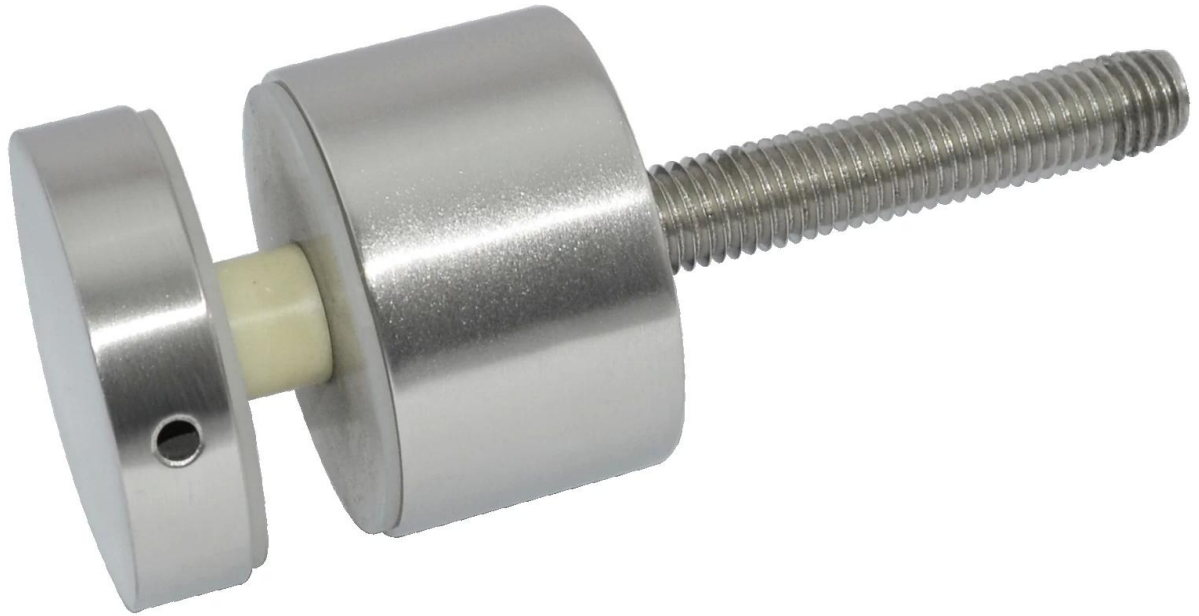

stainless steel standoff for glass railing

model No.: SF-50

material: stainless steel 304/316

finish: satin /mirror polished

**size: 50*10mm cap,50*30mm body, M12*120 bolt, silicon rubber gasket included
to fit 10-19mm glass**