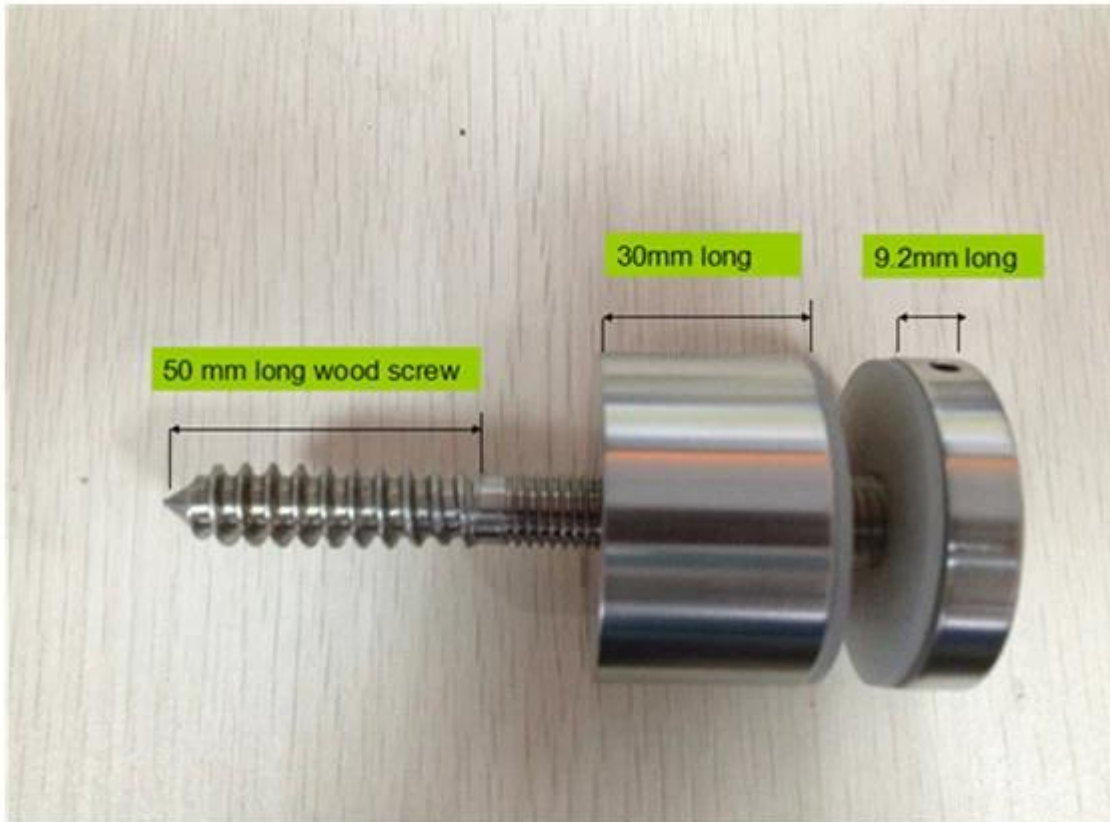

stainless steel standoff for stair glass railing

Model No.: SF-30

material: stainless steel 304/316

finish: satin or mirror polished

size: 30\*10mm cap, 30\*25mm body, M8\*100 bolt,  
silicon rubber gasket included

## glass standoff SFT-30

Model No.: SF-50

material: stainless steel 304/316

finish: satin or mirror polished

size: 50\*10mm cap, 50\*30mm body, M12\*120

bolt, silicon rubber gasket included

- 50mm DIA
- concrete fix screw
- 12mm to 19mm glass