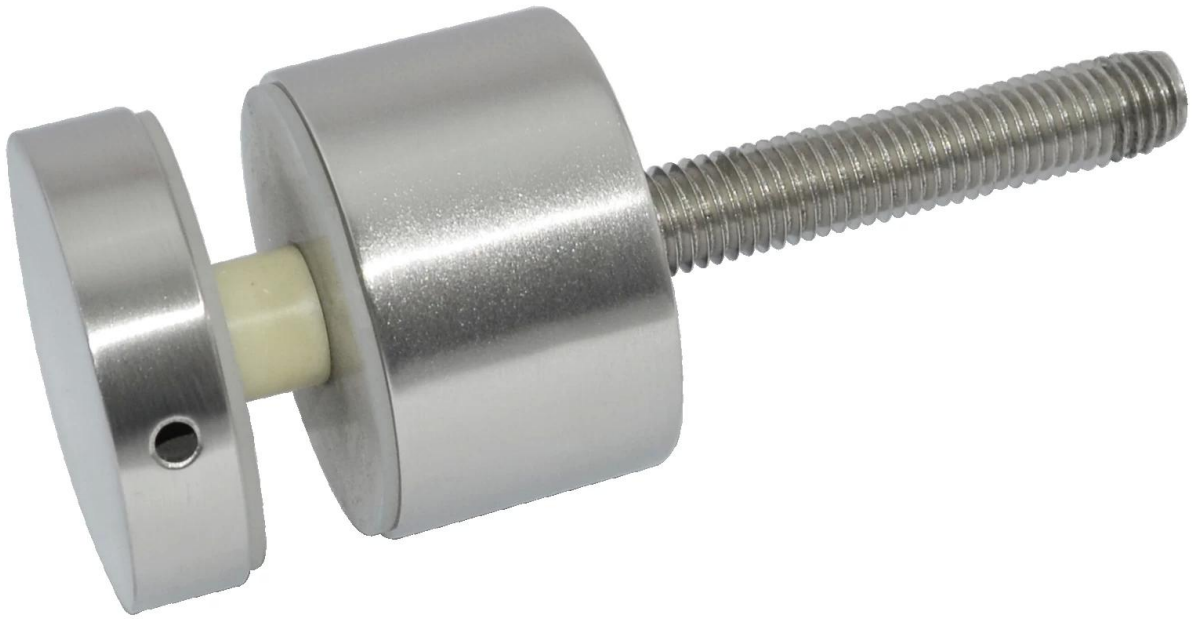

## stainless steel standoff pin for glass railing

material: stainless steel 304/316

finish: satin or mirror polished

size: 50\*10mm cap, 50\*30mm body, M12\*120 bolt, silicon rubber gasket included

Please go to our [homepage](#), and we will help you to find the products you need. or [contact us](#) for recommendation.