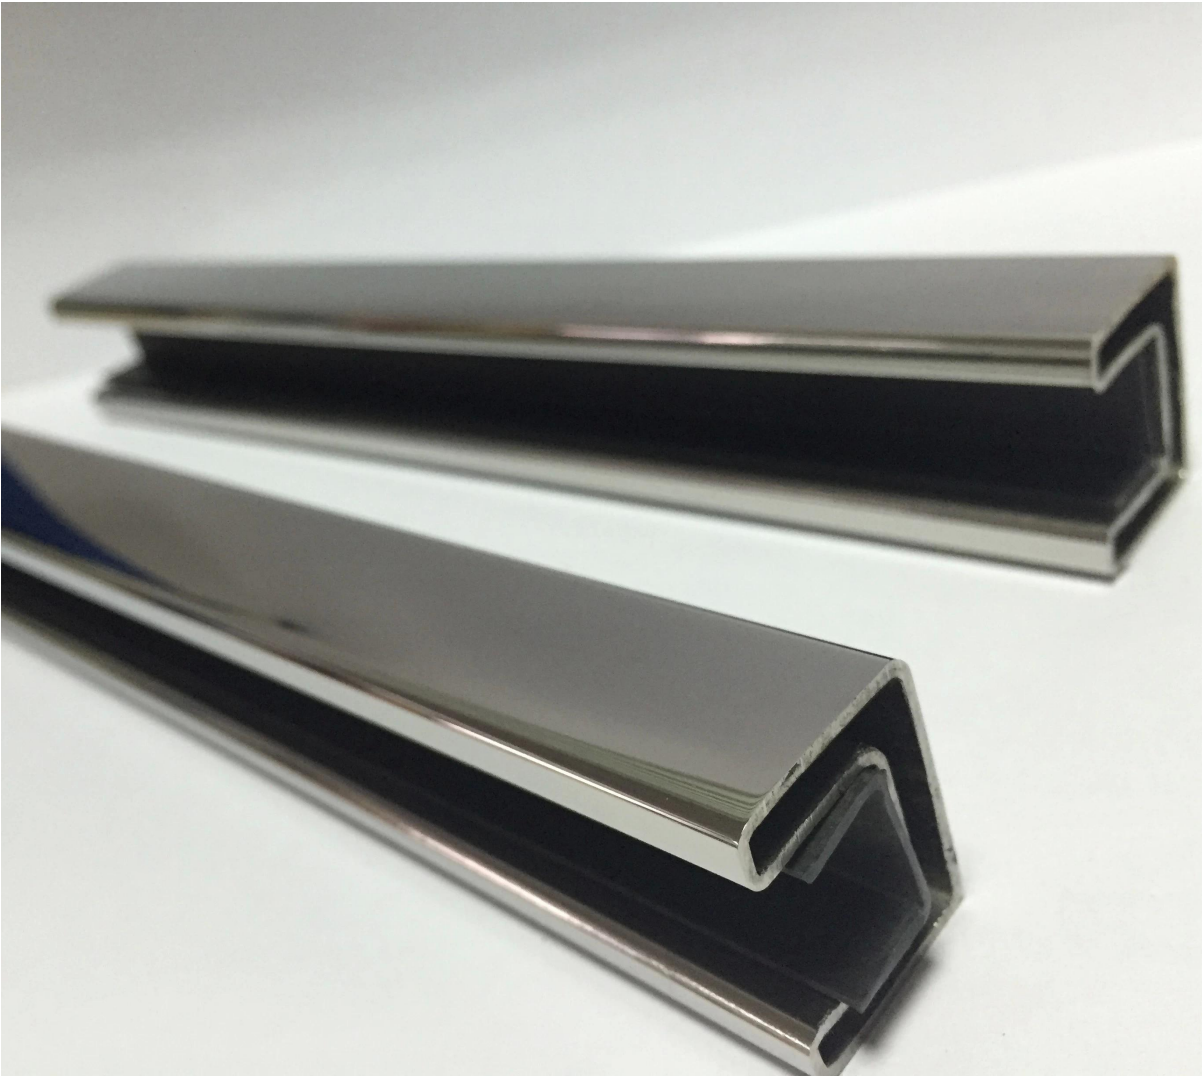

stainless steel top rail for 12mm glass railing

round top rail

material: stainless steel 316/316L

finish: mirror or satin

dimension: dia 25.4mm, groove 14\*14mm, 5.8 meter per length

fittings: round 180 degree connector, 90 degree connector,  
wall to rail connector, end cap

## Round slot handrail series

square top rail

material: stainless steel 316/316L

finish: mirror or satin

dimension: 25\*20mm, groove 14\*14mm, 5.8 meter per length