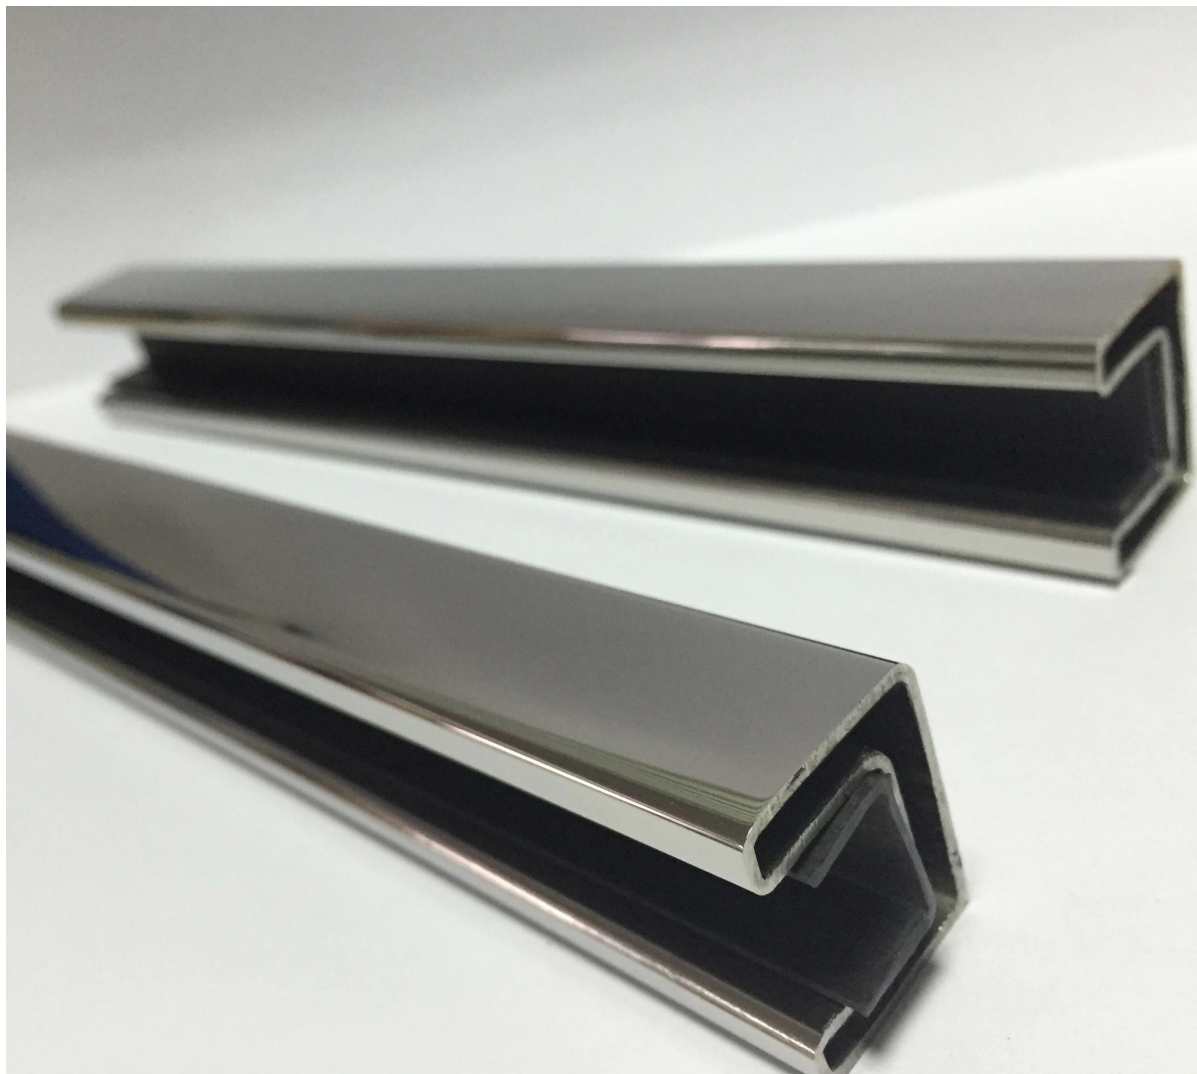

stainless steel top rail for frameless glass fence

Top rail , slot handrail, minitop rail are the same.

Please check below photos:

For any information, call or email me.

Tel: +86 13266706610

Email: sales06@launch-china.cn