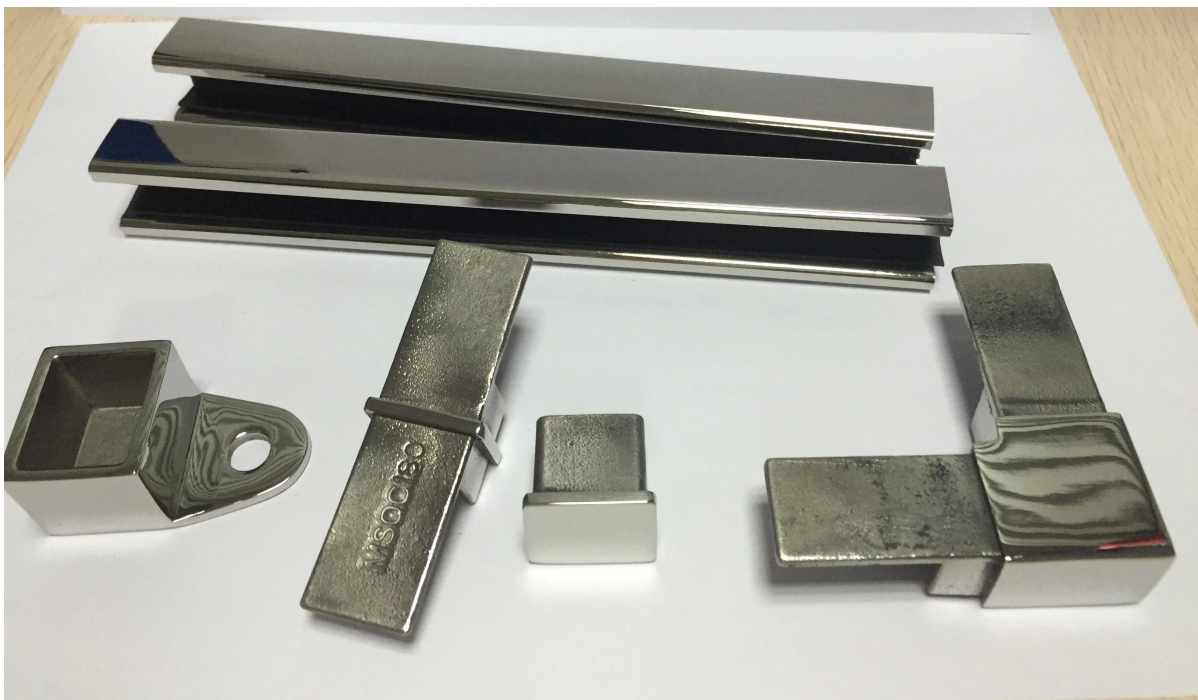

stainless steel top rail for frameless glass fence

Top rail , slot handrail, minitop rail are the same.

Please check below photos:

For any information, call or email me.

Tel: +86 13266706610

Email: sales06@launch-china.cn