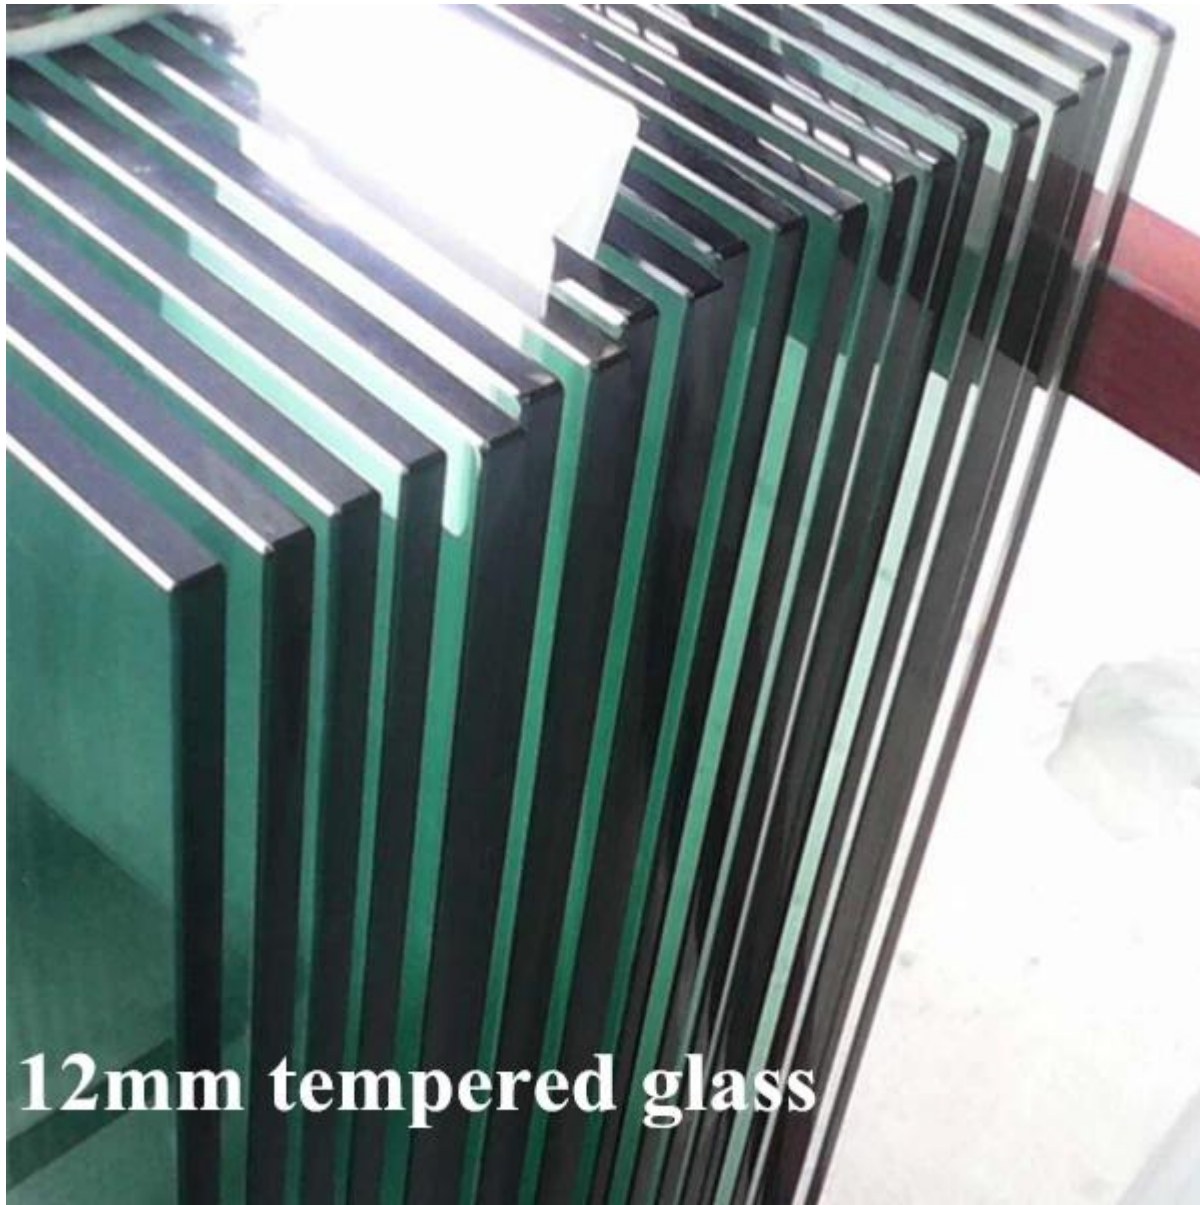

Stainless steel glass handrail system including tempered glass, stainless steel glass clamp, stainless steel end cap, stainless steel tube connector, stainless steel base and cover, stainless steel top bracket and stainless steel wall mounted bracket.

stainless steel wall mounted bracket fits dia43/50.8mm round post

tempered glass with safety corner

[12mm glass for pool fence, toughened glass panel for glass balustrade](#)

stainless steel D glass clamp

product name	end cap
material	SS304/316
finish	brushed and mirror
round pipe	dia25/30/38/43/50.8/63.5mm
square pipe	20*20/25*25/30*30/40*40/50*50mm
pipe wall thickness	1.5-2mm
MOQ	1pc
tech	by casting
country	China