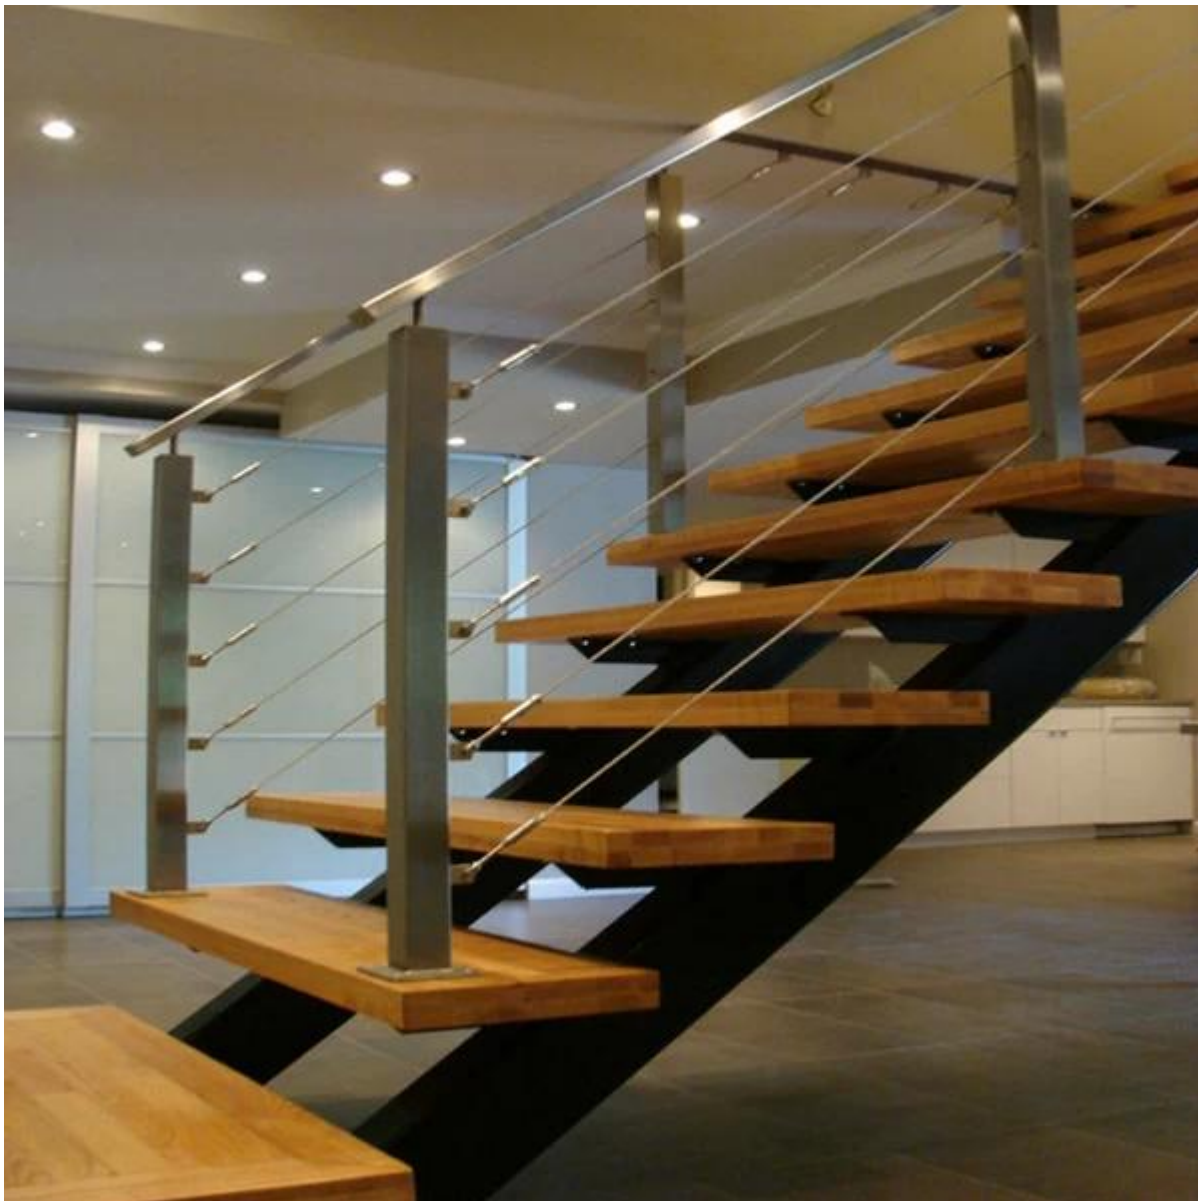

There are various design for your stair decoration.

- 1.stainless steel cable railing system
- 2.glass standoff system
- 3.glass handrail system
- 4.stainless steel handrail post with cross rod
- 5.decking mounting and side mounting available
- 6.all SS304 and SS316 for indoor&outdoor use
- 7.glass thickness:8-12mm
- 8.wire rope:dia3-10mm

We do tailor-made service based on the dimension of your stair.

We will provide you with installation guide and detailed drawing.

1. cable baustrade system

[china stainless steel cable railing fitting for stair,wire rope tensioner for 3-5mm cable railing system](#)

- 2.glass standoff system

[stainless steel glass standoff bracket for the design of balcony,china stainless steel glass balustrade system with standoff](#)

[frameless stainless steel glass standoff for balcony,balcony design stainless steel outdoor glass standoff](#)