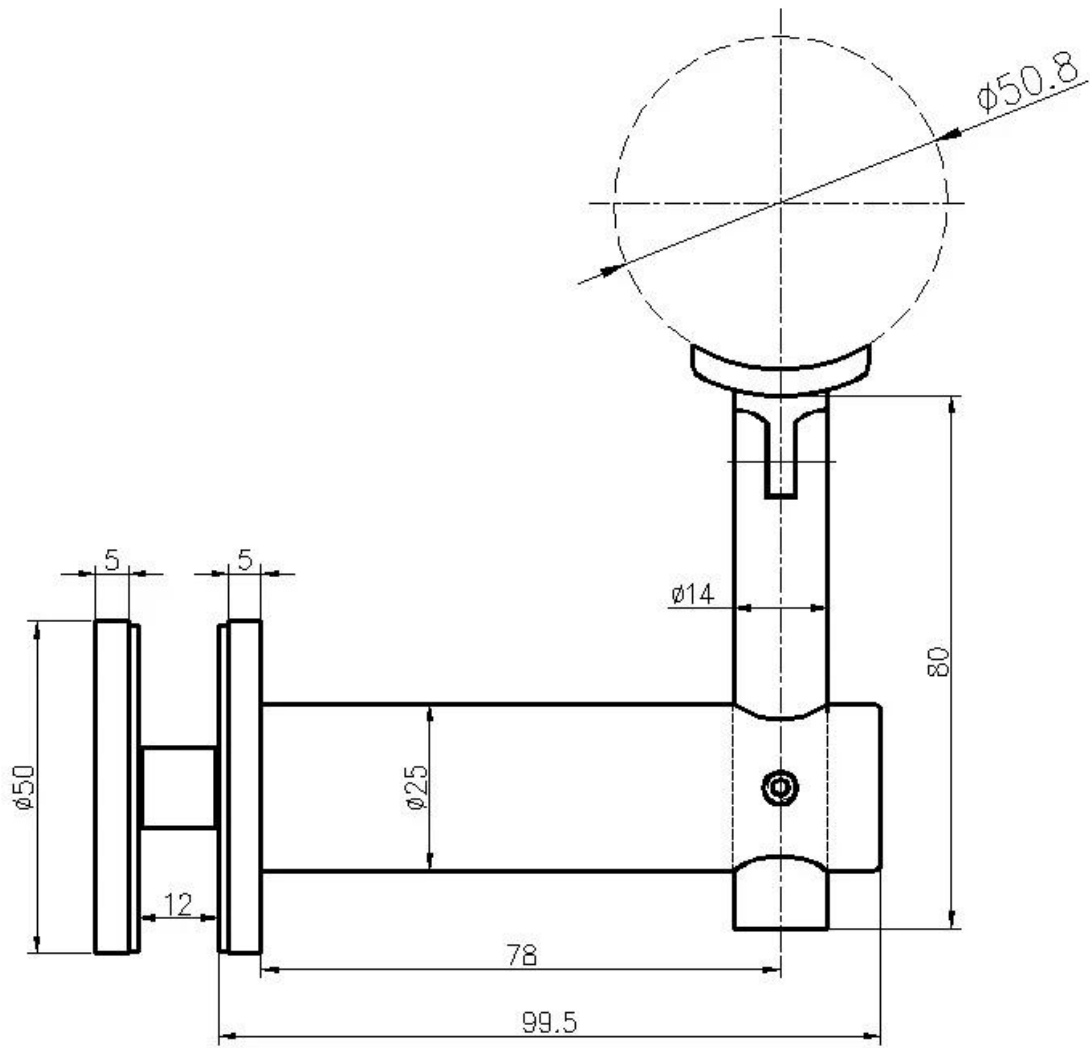

316 stainless steel brushed finish stair glass railing glass mount handrail bracket for 10-19mm thickness glass .

1). Features of stair glass railing glass mount handrail bracket -

Item	Glass mount handrail bracket
Code	P707
Material	304/316 stainless steel
Finish	brushed , polished
Glass thickness	10-19mm
MOQ	1pc

2). Photo /dimensions of stair glass railing glass mount handrail bracket, P707

**P707**

3). Project photos of stair glass railing glass mount handrail bracket -

KEBIL 科比奧