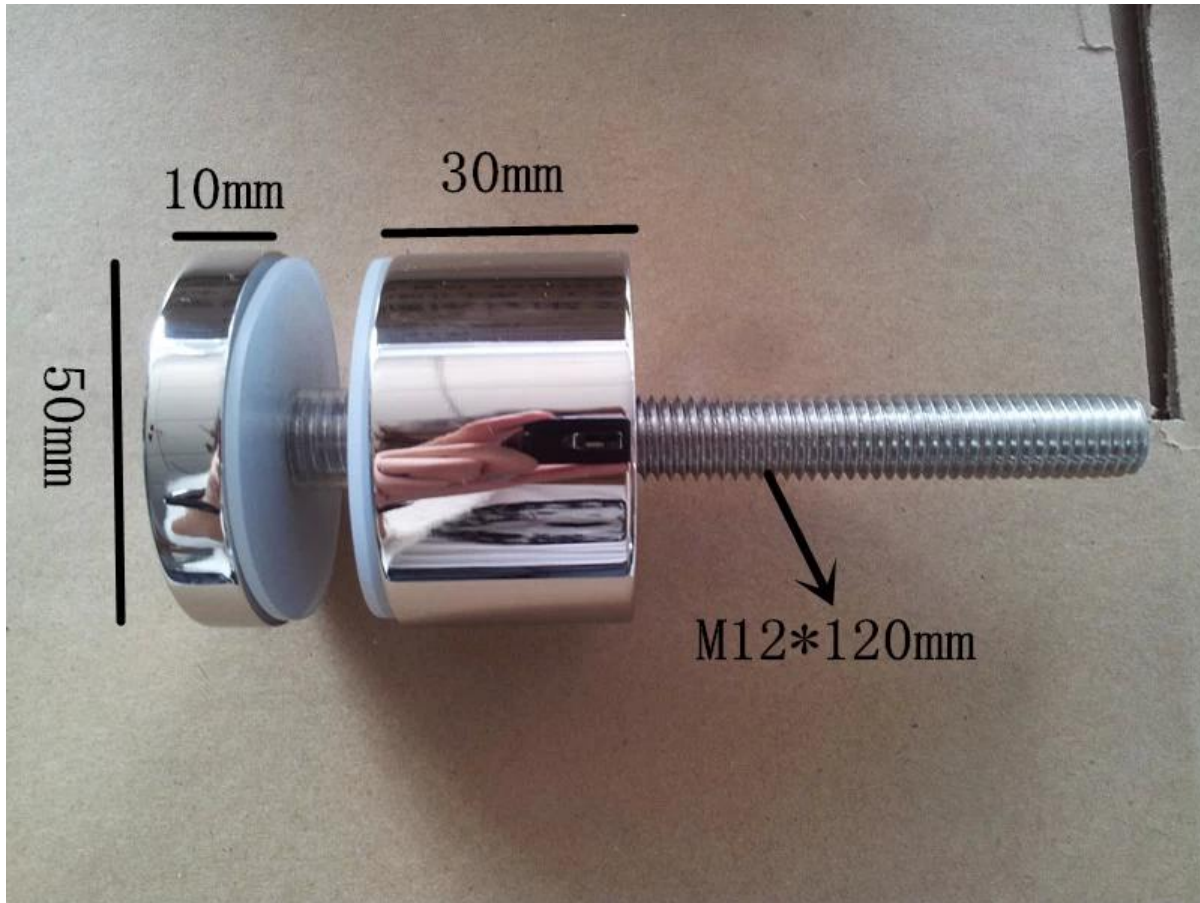

stairs glass railing stainless steel standoff

material: stainless steel 304/316

finish: satin or mirror polished

silicon rubber gasket included

Model No.: SF-30

size: 30*10mm cap, 30*25mm body, M8*100 bolt

SF-30

Model No.: SF-50

size: 50*10mm cap, 50*30mm body, M12*120 bolt

Model No.: SF-50T
size: 50*10mm cap, 50*30mm body
mounting plate size: 200*100*10mm

SF-50T

If you have any interest in our products, please feel free to contact me.
Email address: sales03@launch-china.cn
Skype: launch-03