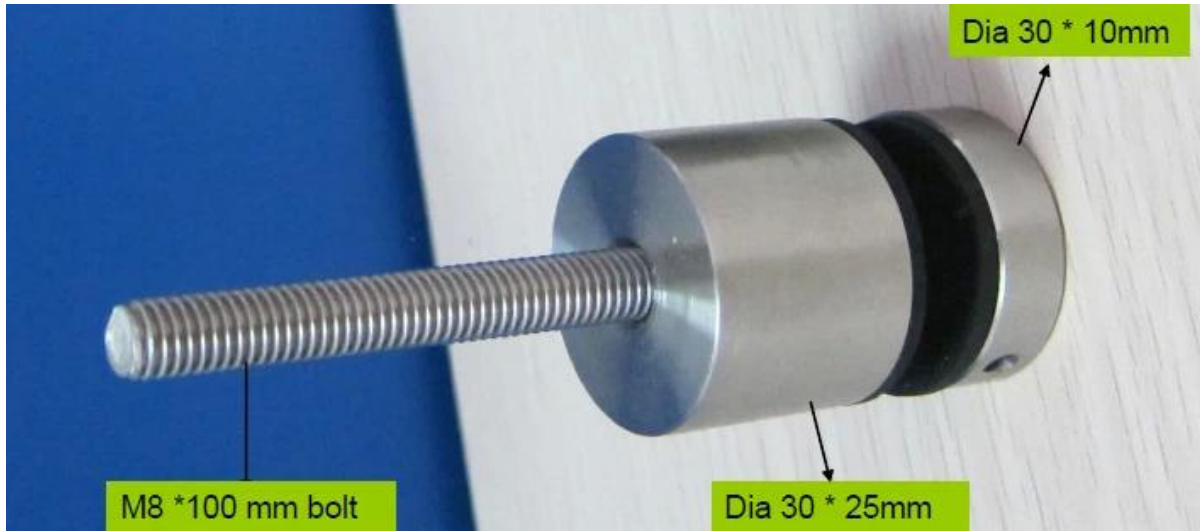

stairs glass railing stainless steel standoff

material: stainless steel 304/316

finish: satin or mirror polished

silicon rubber gasket included

Model No.: SF-30

size: 30*10mm cap, 30*25mm body, M8*100 bolt

SF-30

Model No.: SF-50

size: 50*10mm cap, 50*30mm body, M12*120 bolt

Model No.: SF-50T
size: 50*10mm cap, 50*30mm body
mounting plate size: 200*100*10mm

SF-50T

If you have any interest in our products, please feel free to contact me.
Email address: sales03@launch-china.cn
Skype: launch-03