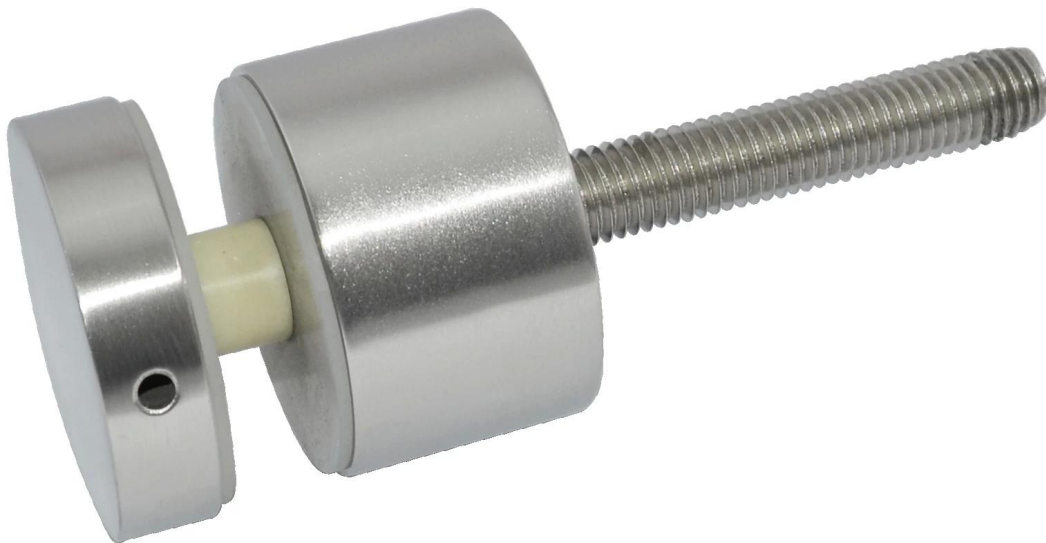

stairs glass railing stainless steel standoff

material: stainless steel 304/316

finish: satin or mirror polished

silicon rubber gasket included

Model No.: SF-30

size: 30*10mm cap, 30*25mm body, M8*100 bolt

SF-30

Model No.: SF-50

size: 50*10mm cap, 50*30mm body, M12*120 bolt

Model No.: SF-50T
size: 50*10mm cap, 50*30mm body
mounting plate size: 200*100*10mm

SF-50T

If you have any interest in our products, please feel free to contact me.
Email address: sales03@launch-china.cn
Skype: launch-03