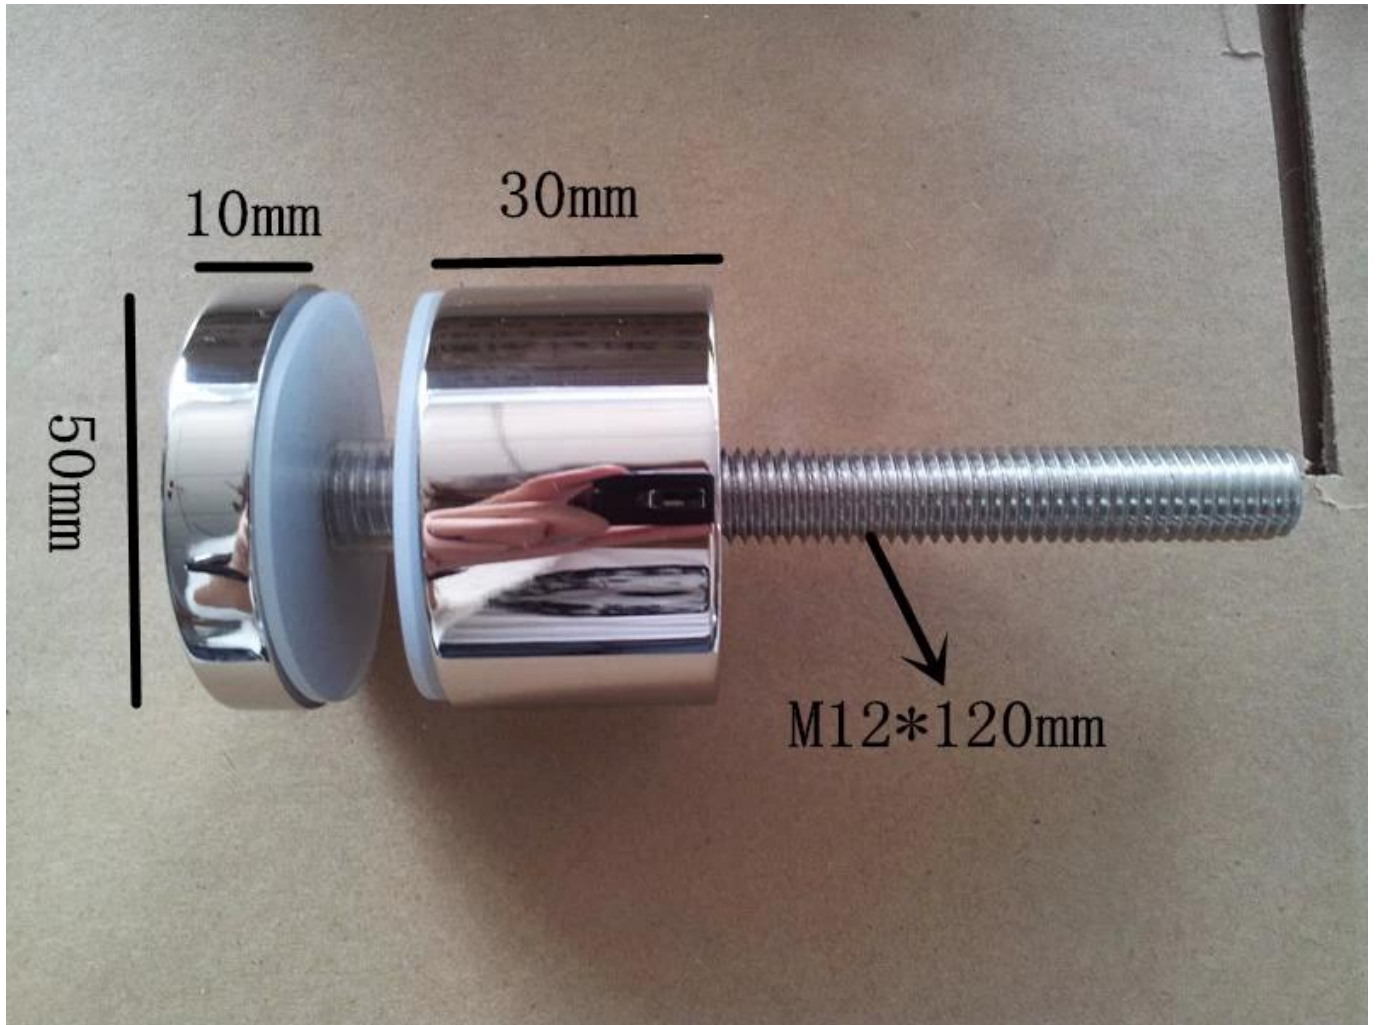

standoff pin for stairs glass railing

Model No.	SF-30
material	stainless steel 304/316
finish	satin or mirror polished
size	30*10mm cap, 30*25mm body, M8*100 bolt, silicon rubber gasket included

SF-30

Model No.	SF-50
material	stainless steel 304/316
finish	satin or mirror polished

size

50*10mm cap, 50*30mm body, M12*120
bolt, silicon rubber gasket included

KEBIL 科比奥®
SHENZHEN LAUNCH CO. LTD.

- 50mm DIA
- concrete fix screw
- 12mm to 19mm glass

SF-50

www.launch-cnina.com

Model No.	SF-50T
material	stainless steel 304/316
finish	satin or mirror polished
size	50*10mm cap, 50*30mm body, silicon rubber gasket included
mounting plate size	200*100*10mm