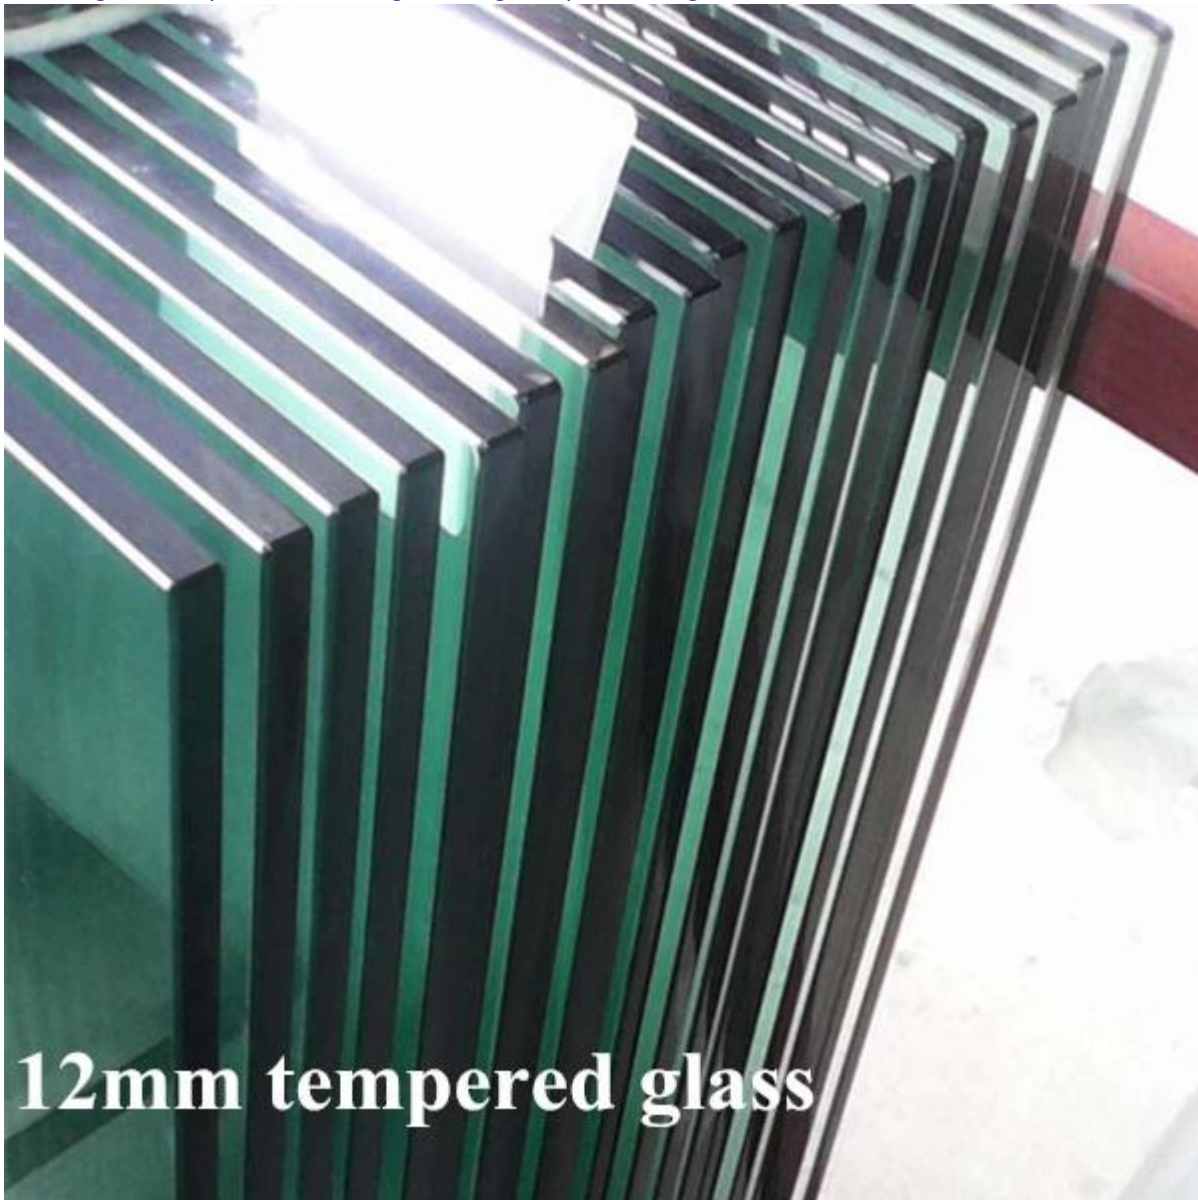

12mm glass for pool fence,toughened glass panel for glass balustrade

We also have semi-frameless pool fencing system click below link for more information :

[stainless steel glass railing system for balcony,framless glass fencing with glass spigot china factory](#)

[stainless steel two side latch, glass to round post gate latch,latch for glass railing](#)