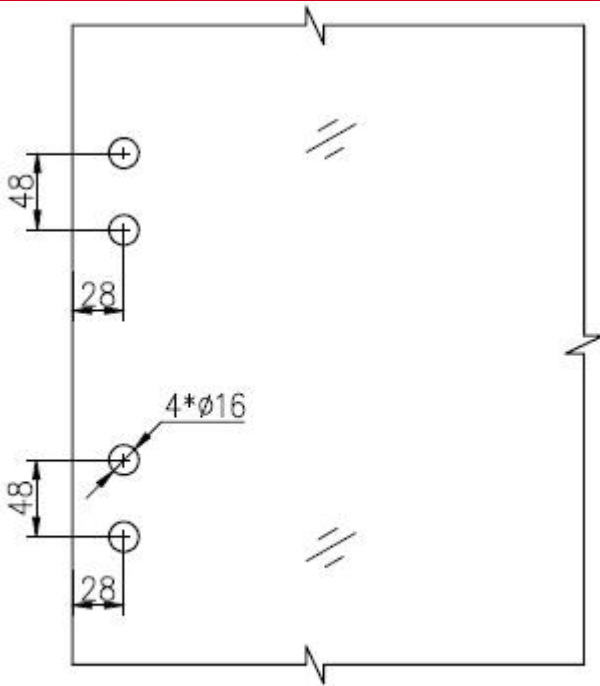

glass to glass hinge 180 degree for pool fence

Details:

- 1.Item No.:G-G2
- 2.Product:glass to glass hinge
- 3.Material:SS316
- 4.Glass thickness:10-12mm usually
- 5.MOQ:1pc
- 6.Finish:brushed and polished
- 7.Closed softly and automatically

Pics for glass hinge

Shenzhen Launch Co.,Ltd

www.launch-china.cn

Shenzhen Launch Co.,Ltd

www.launch-china.cn

Shenzhen Launch Co.,Ltd

www.launch-china.cn

Hole dimensions

hinge hole position for glass panel