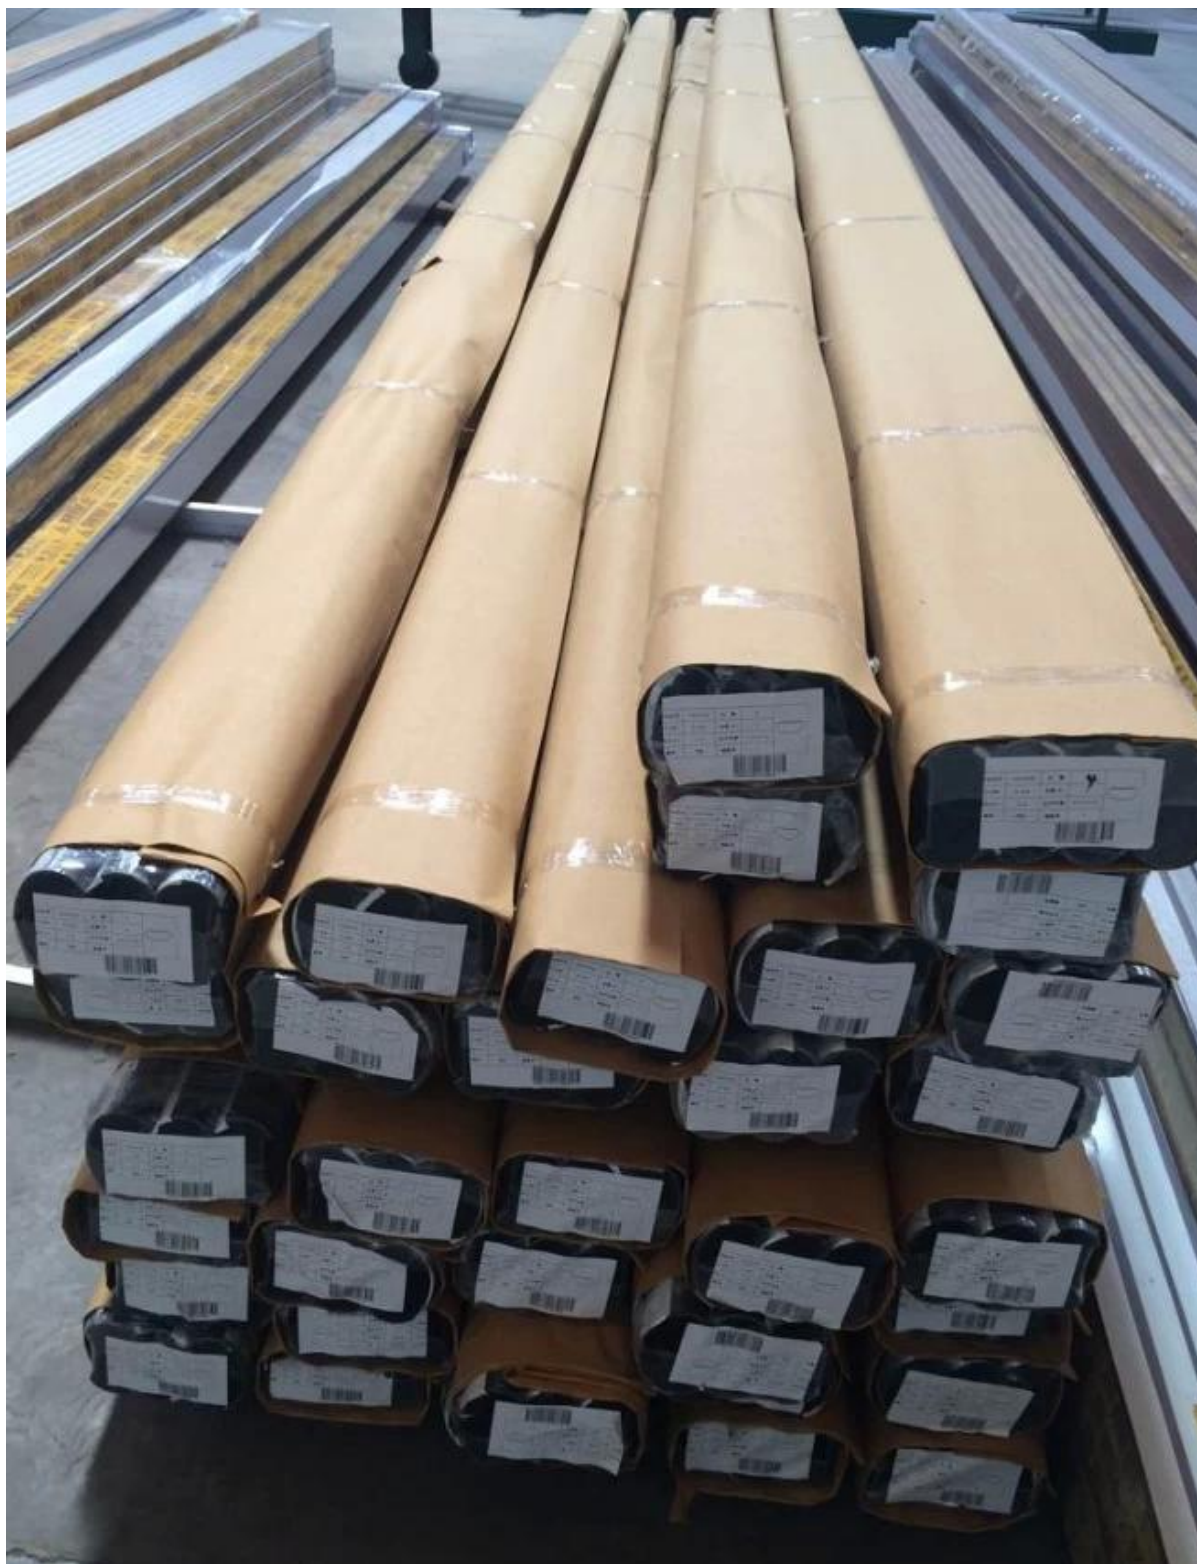

Thanks for your visit. Any interested or needs, please contact with me freely :

Contact: Joey Lan

Skype: launch-02 .

Email: sales02@launch-china.cn .