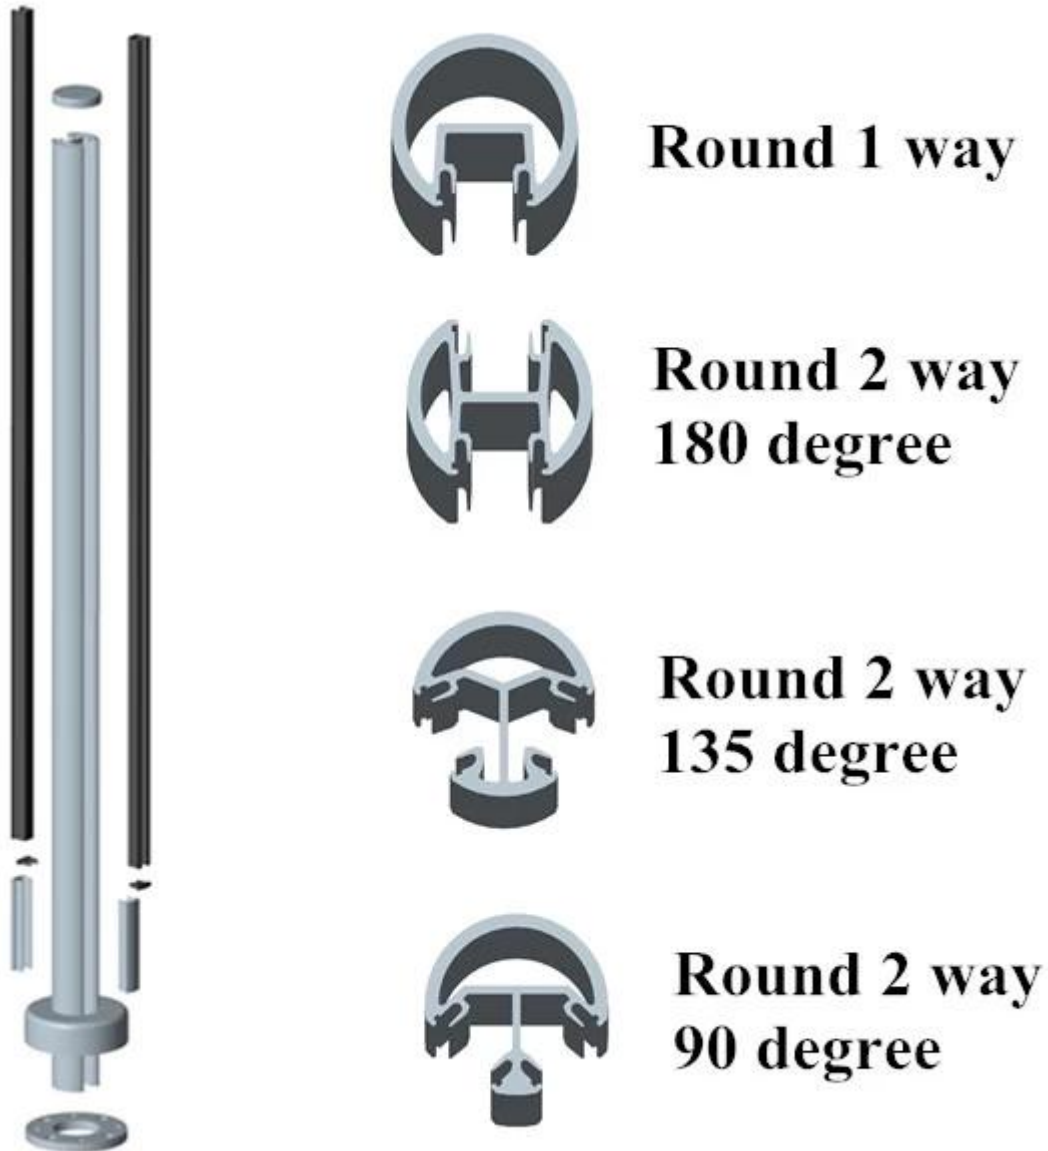

swimming pool fence balcony deck glass balustrade aluminum fencing

1. Description:

Aluminum handrail post is widely used in semi-frameless glass fencing system. It is designed to hold 1/2" glass, and with base plate type is the most popular.

2. Aluminum post specifications:

1. Material: 6063 T5
2. Finish: Anodizing, powder coating with RAL color.
3. post height: 1265mm high or as per your requirement.
4. Dimension: square type:50*50*3mm and round type:dia50mm*3mm

3.Round shape & Square shape post :

1). Round shape aluminum post:

Different types of round shape aluminum post available ,

Round shape aluminum post photo ,