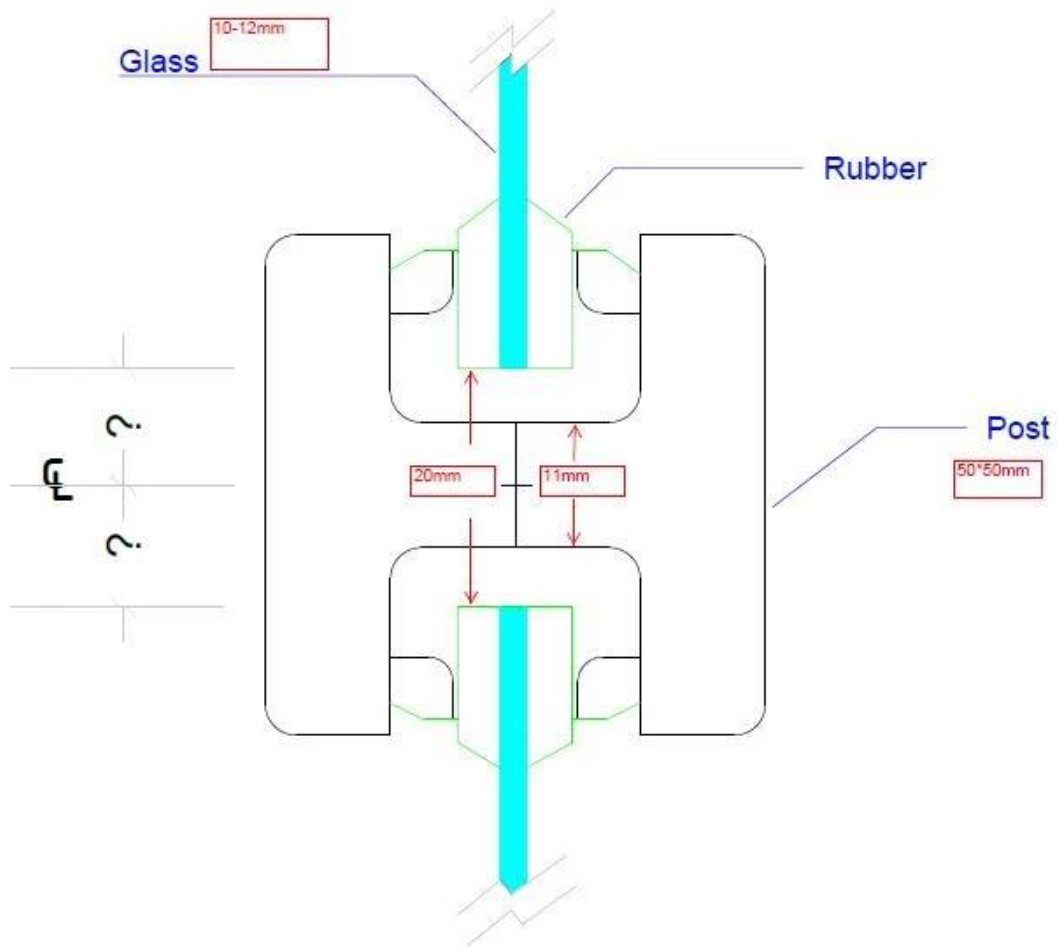

swimming pool fence, terrace railing designs, made in china aluminum railing
balustrade posts

1. New order finished for your reference, specifications :

1. Aluminum 6063 T5 material
2. RAL7024 custom powder coated finished
3. Square shape 50 x 50 x 3mm post, non-handrail design
4. 12mm tempered clear glass

2. Aluminium balustrade post photos

Different types post & section drawing :

Square 1 way

**Square 2 way
180 degree**

**Square 2 way
135 degree**

**Square 2 way
90 degree**

3. Tempered glass and package photos