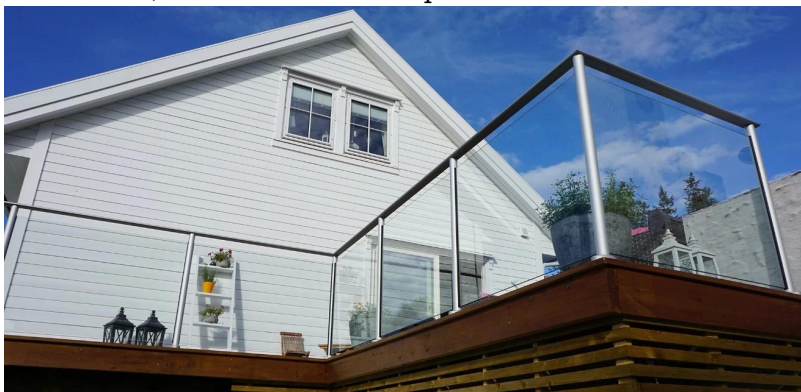

1100mm high [terrace aluminum post glass railing](#) , with base plate for surface mount , or side mount bracket for side mount

[Surface mount aluminum railings](#)

Height from base to handrail	1100mm standard height
finish	silver powder coating (or black , grey)
base plate	welded to post
Fittings	base cover , plastic seat , plastic channel , toop handrail support
Lead time	4 weeks

Below is assembly photo of [aluminum railing posts](#) .With end cap on top , it can also be with handrail tube on top .

Installation photos of aluminum railings

on balcony

around swimming pool

on terrace , with handrail on top