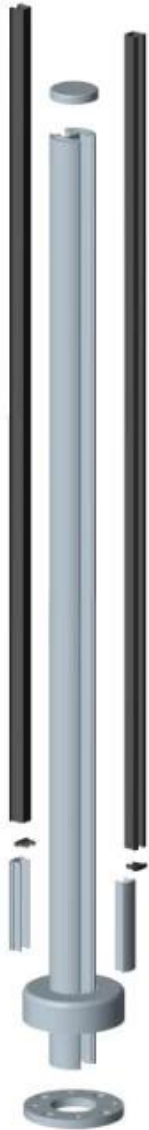

1100mm high [terrace aluminum post glass railing](#) , with base plate for surface mount , or side mount bracket for side mount

[Surface mount aluminum railings](#)

Height from base to handrail	1100mm standard height
finish	silver powder coating (or black , grey)
base plate	welded to post
Fittings	base cover , plastic seat , plastic channel , toop handrail support
Lead time	4 weeks

[side mount aluminum railings](#)

Height from surface to handrail	1100mm
finish	powder coating (black grey , white. etc.)
MOQ	20 meters
Sea port	Shenzhen

aluminum railing post sections .

- one way post
- 2 way 180 degree post
- 2 way 135 degree post
- 2 way 90 degree post

Below is assembly photo of [aluminum railing posts](#) .With end cap on top , it can also be with handrail tube on top .

Installation photos of aluminum railings

on balcony

around swimming pool

on terrace , with handrail on top