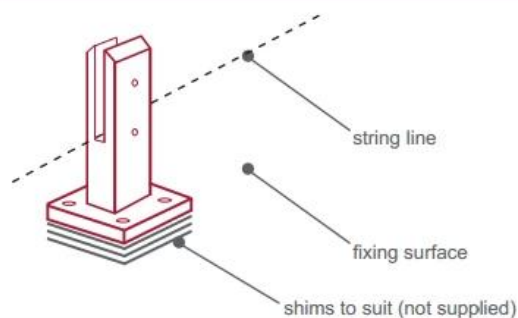

2014/03/19

How to install glass spigots ? Please follow below instructions .

fixing method: base plate spigots

Mark out the centre line of proposed glass fence with a chalk line. Determine clamp location based on a sheet size (recommendation on pages 1 & 2). Use base plate as a template to mark out the hole positions and drill holes to suit.

Note: Do not exceed 100mm gaps between glass panels. Optimum gap is 40mm to 60mm

Now the base plated spigots can be fitted to the floor and plumbed via shims (not supplied) under the base plates. Be sure to tighten firmly as the smallest of movement at the base plate will result in noticeable movement at the bottom of the glass fence.

Tip: By setting the two outer spigots of your total span, a string line can be run in the 'throat' of the spigots, giving correct height for all spigots in between

Note: Do not exceed 100mm gap from the fixing surface to the bottom of the glass