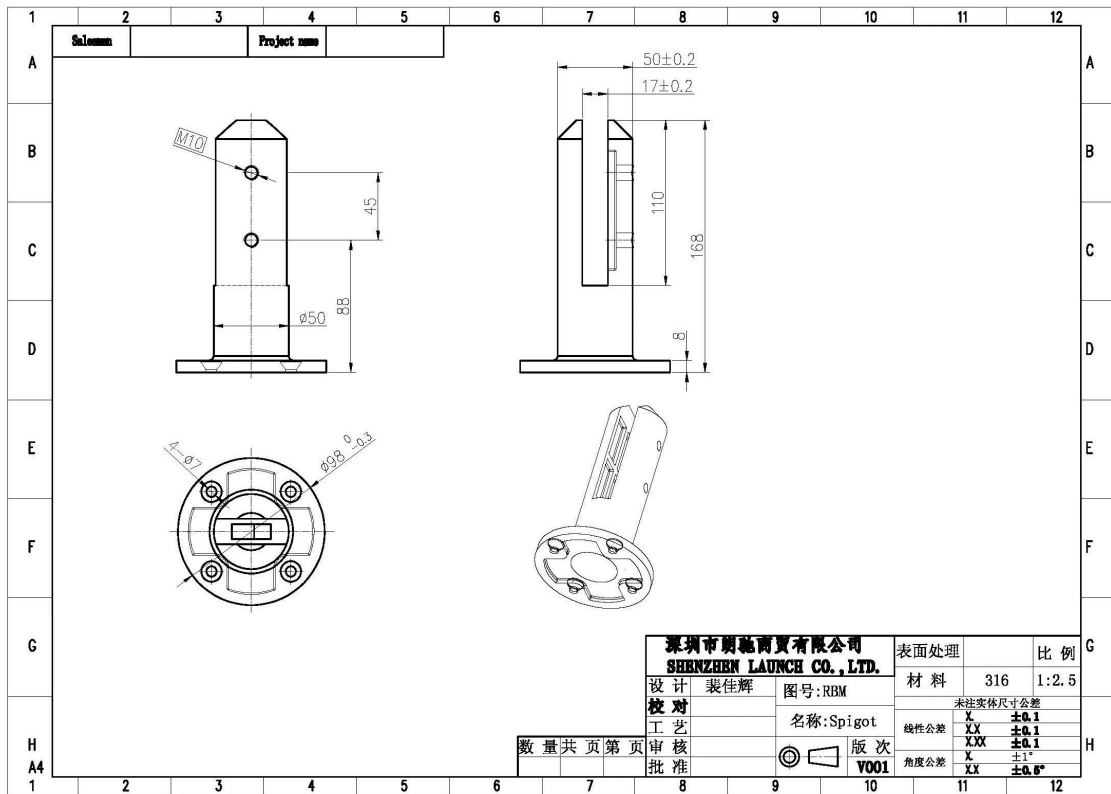

terrace glass fence spigot clamp for 12mm glass

Specifications

- material , 316 stainless steel
- stock for quick delivery
- brushed or polished
- 10-13.52mm glass
- 168mm high
- 50mm round base plate
-

Photos for [**terrace glass fence spigot clamp for 12mm glass**](#)

Dimensions for [terrace glass fence spigot clamp for 12mm glass](#)

How do we pack [glass spigot](#) ?

1 pc into a box , 12 pcs into a carton .

Tip: By setting the two outer spigots of your total span, a string line can be run in the 'throat' of the spigots, giving correct height for all spigots in between

Note: Do not exceed 100mm gap from the fixing surface to the bottom of the glass