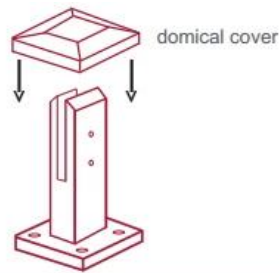

When all spigots are installed, slip domical cover the top of the spigot to hide fixings. It will be necessary to turn the adjustment screws on the spigot face all the way in to allow cover to pass over

Note: Same installation method applies to round base plate spigot

The glass is then installed to the spigots.
Place plastic packers between glass & spigot, at no stage should glass touch the metal