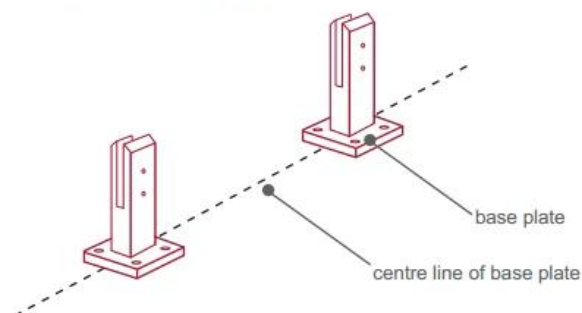

2014/03/19

How to install glass spigots ? Please follow below instructions .

fixing method: base plate spigots

Mark out the centre line of proposed glass fence with a chalk line. Determine clamp location based on a sheet size (recommendation on pages 1 & 2). Use base plate as a template to mark out the hole positions and drill holes to suit.

Note: Do not exceed 100mm gaps between glass panels. Optimum gap is 40mm to 60mm

Now the base plated spigots can be fitted to the floor and plumbed via shims (not supplied) under the base plates. Be sure to tighten firmly as the smallest of movement at the base plate will result in noticeable movement at the bottom of the glass fence.

Tip: By setting the two outer spigots of your total span, a string line can be run in the 'throat' of the spigots, giving correct height for all spigots in between

Note: Do not exceed 100mm gap from the fixing surface to the bottom of the glass