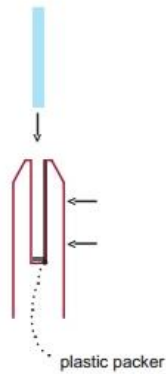

How adjustability works:

1. Place glass in spigot
2. Fix/ tension glass both sides with allen key

Photos of glass fence spigot clamp installed by our customers all over the world .

Pool fence glass spigot clamp from Australia