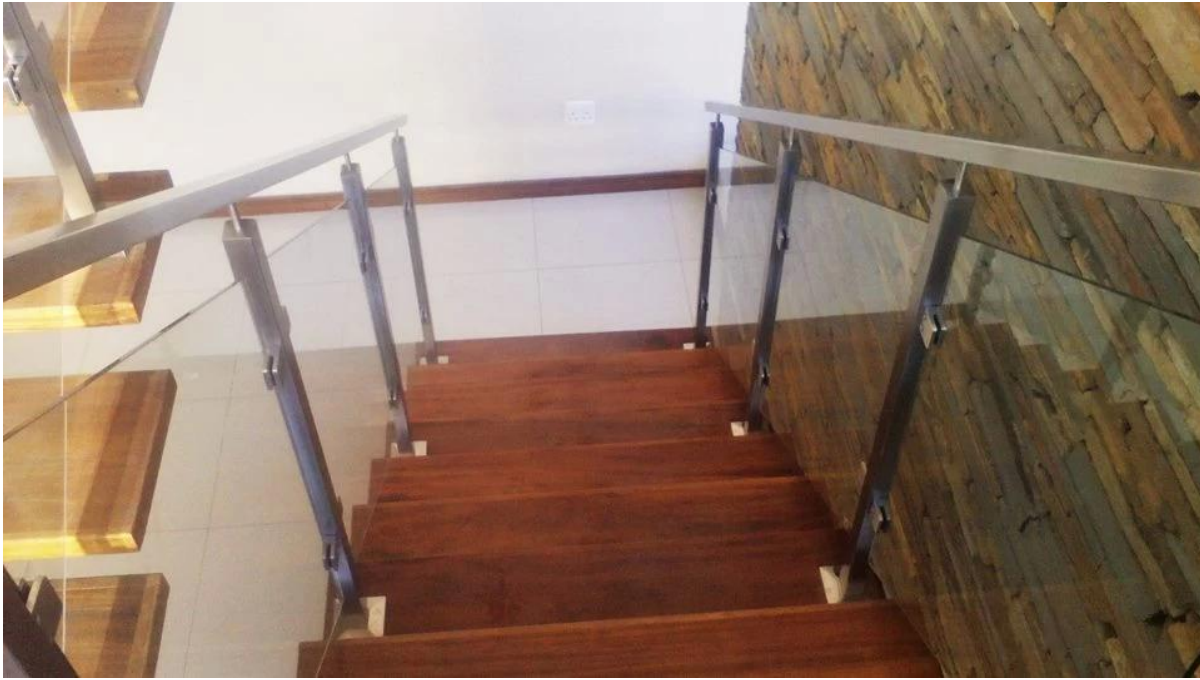

## 1. New order stainless steel glass balustrade square post handrail description:

Material: Stainless Steel 316

Finish: Brushed

Square shape post, 50 x 50 x 1.5mm

Handrail: 50 x 25 x 1.5mm

12.76mm(6mm + 0.76mm PVB + 0.76mm) Laminated glass

## 2. Production drawing for your reference :

3. stainless steel balustrade post different types available,
- one way post or end post
  - two way post 90 ° or corner post
  - two way post 180 ° or middle post

--two way post 135 °

Brushed finished:

Mirror finished:

4. Project for your reference :

5. Round shape stainless steel post for deck balcony stair glass railing project:  
[javascript:void\(0\);/\\*1470886808352\\*/](javascript:void(0);/*1470886808352*/)