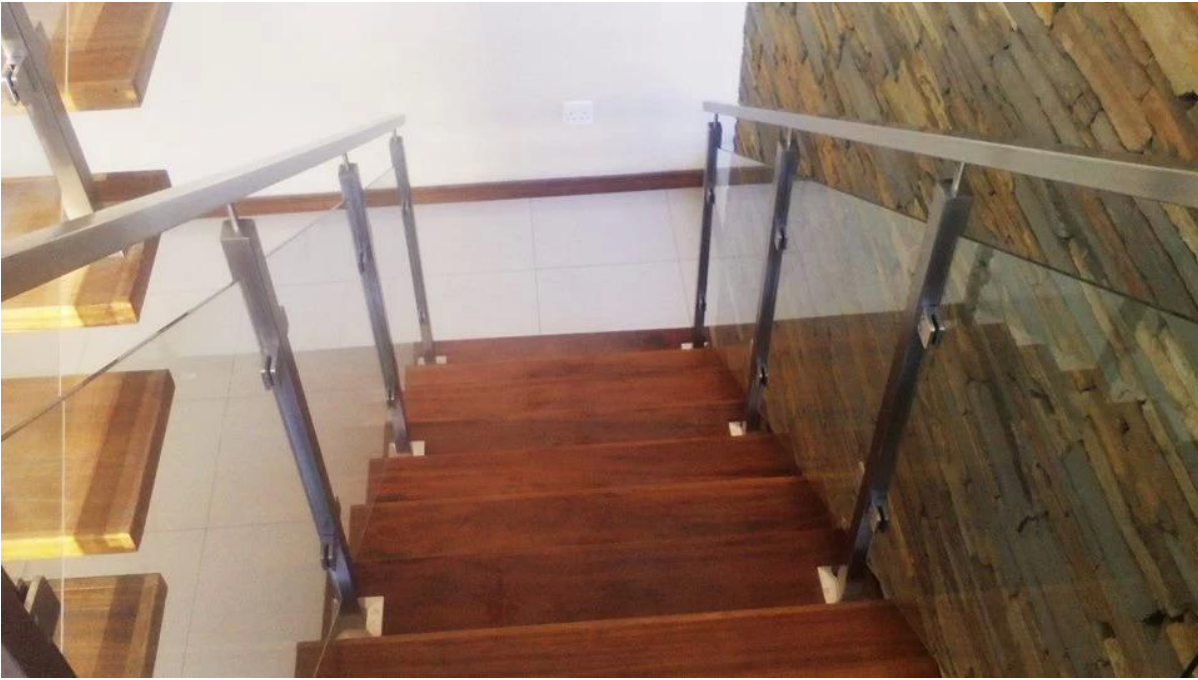

terrace railing designs stainless steel glass balustrade square post handrail design

1. New order stainless steel glass balustrade square post handrail description:

Material: Stainless Steel 316

Finish: Brushed

Square shape post, 50 x 50 x 1.5mm

Handrail: 50 x 25 x 1.5mm

12.76mm(6mm + 0.76mm PVB + 0.76mm) Laminated glass

2. Production drawing for your reference :

3. stainless steel balustrade post different types available,
- one way post or end post
 - two way post 90 ° or corner post
 - two way post 180 ° or middle post

--two way post 135 °

Brushed finished:

Mirror finished:

4. Project for your reference :

5. Round shape stainless steel post for deck balcony stair glass railing project:
[javascript:void\(0\);/*1470886808352*/](javascript:void(0);/*1470886808352*/)