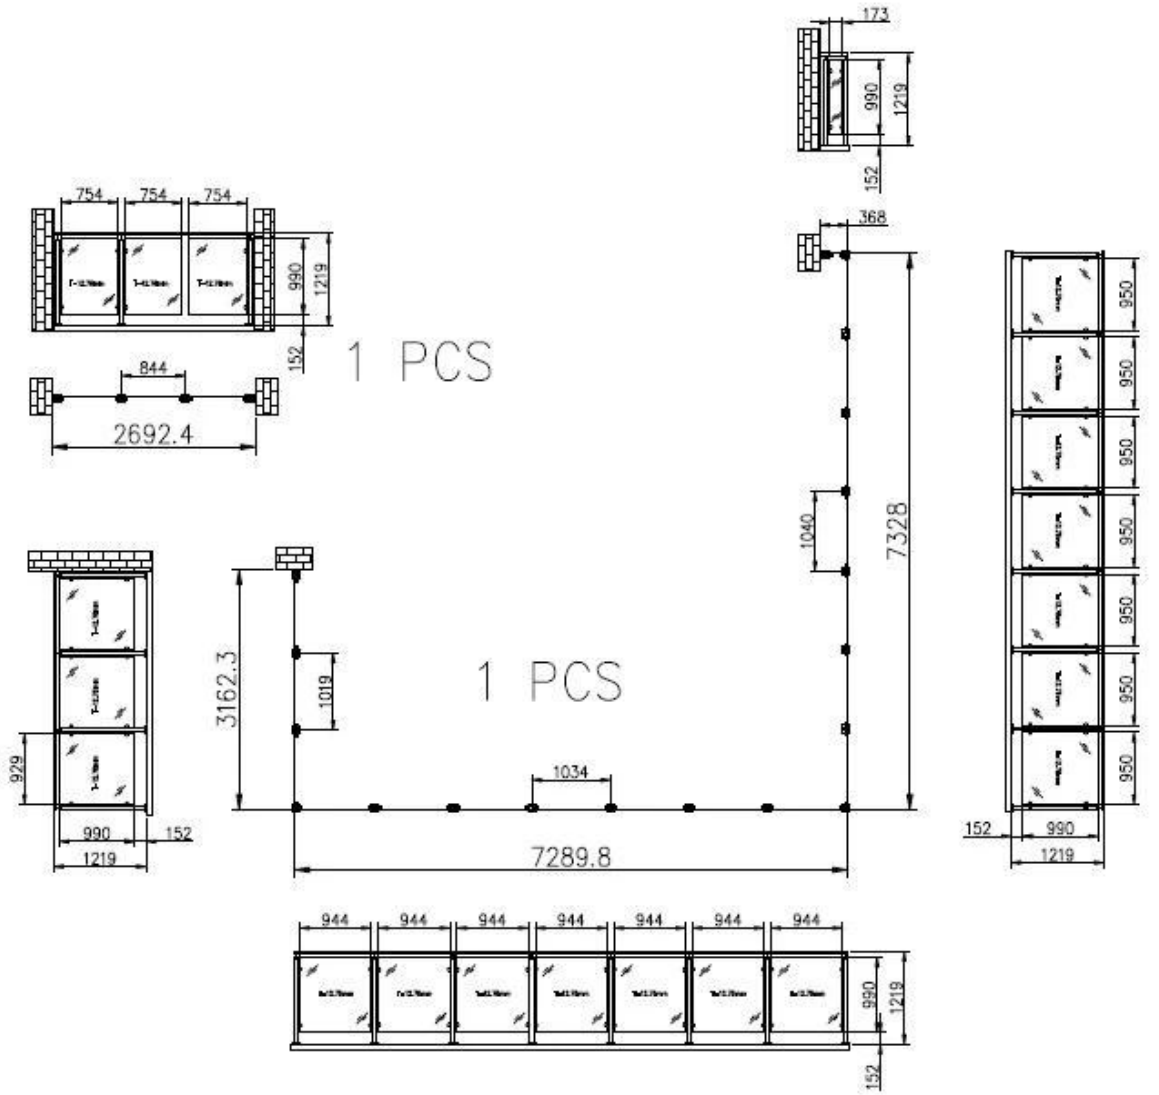

## 1. New order stainless steel glass balustrade square post handrail description:

Material: Stainless Steel 316

Finish: Brushed

Square shape post, 50 x 50 x 1.5mm

Handrail: 50 x 25 x 1.5mm

12.76mm(6mm + 0.76mm PVB + 0.76mm) Laminated glass

## 2. Production drawing for your reference :

3. stainless steel balustrade post different types available,
- one way post or end post
  - two way post 90 ° or corner post
  - two way post 180 ° or middle post