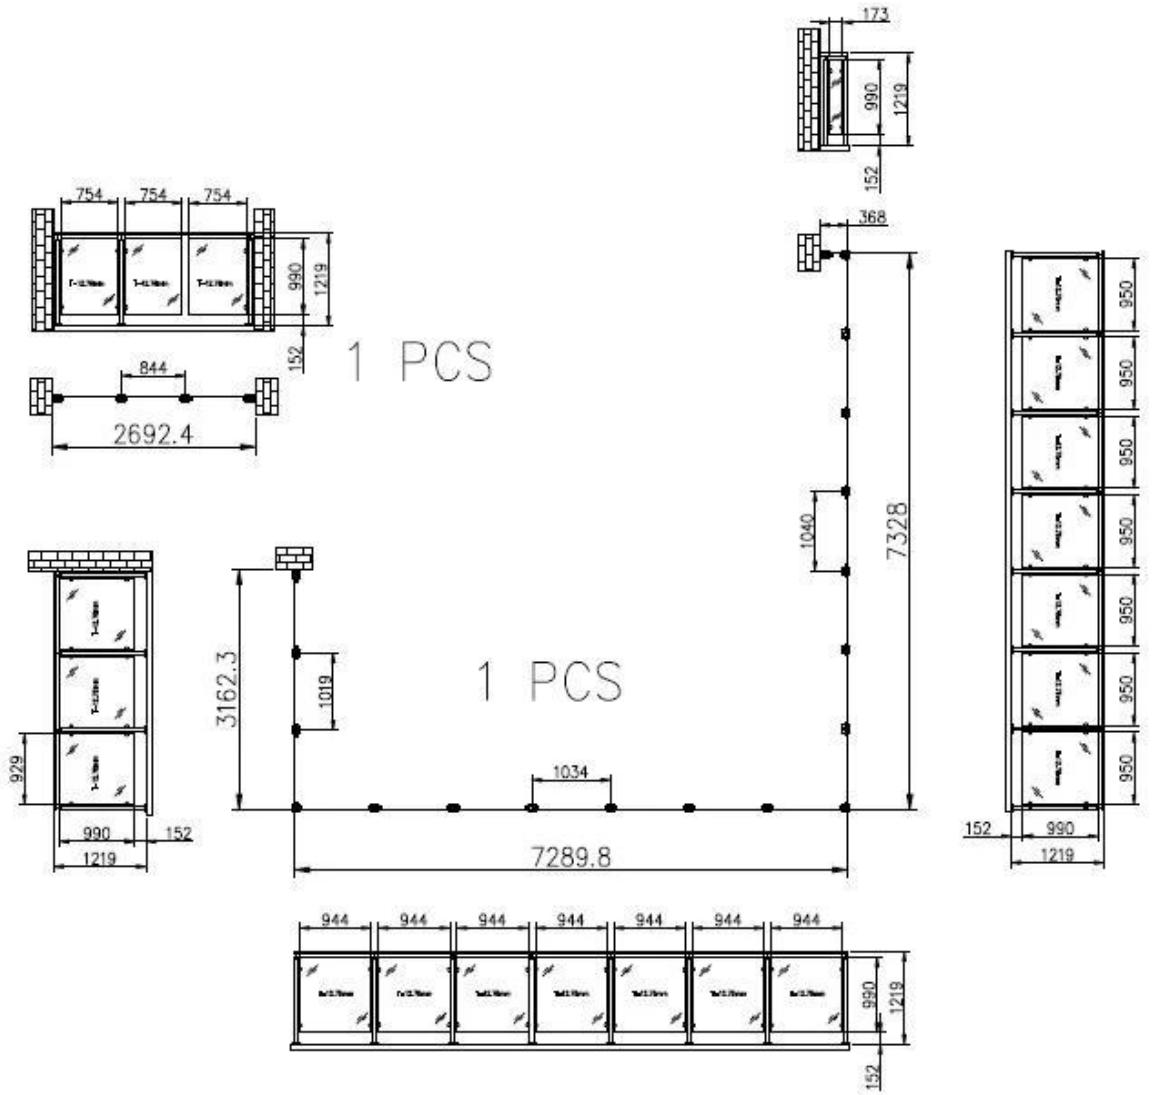

terrace railing designs stainless steel glass balustrade square post handrail design

1. New order stainless steel glass balustrade square post handrail description:

Material: Stainless Steel 316

Finish: Brushed

Square shape post, 50 x 50 x 1.5mm

Handrail: 50 x 25 x 1.5mm

12.76mm(6mm + 0.76mm PVB + 0.76mm) Laminated glass

2. Production drawing for your reference :

3. stainless steel balustrade post different types available,
- one way post or end post
 - two way post 90 ° or corner post
 - two way post 180 ° or middle post

--two way post 135 °

Brushed finished:

Mirror finished:

4. Project for your reference :

5. Round shape stainless steel post for deck balcony stair glass railing project:
[javascript:void\(0\);/*1470886808352*/](javascript:void(0);/*1470886808352*/)