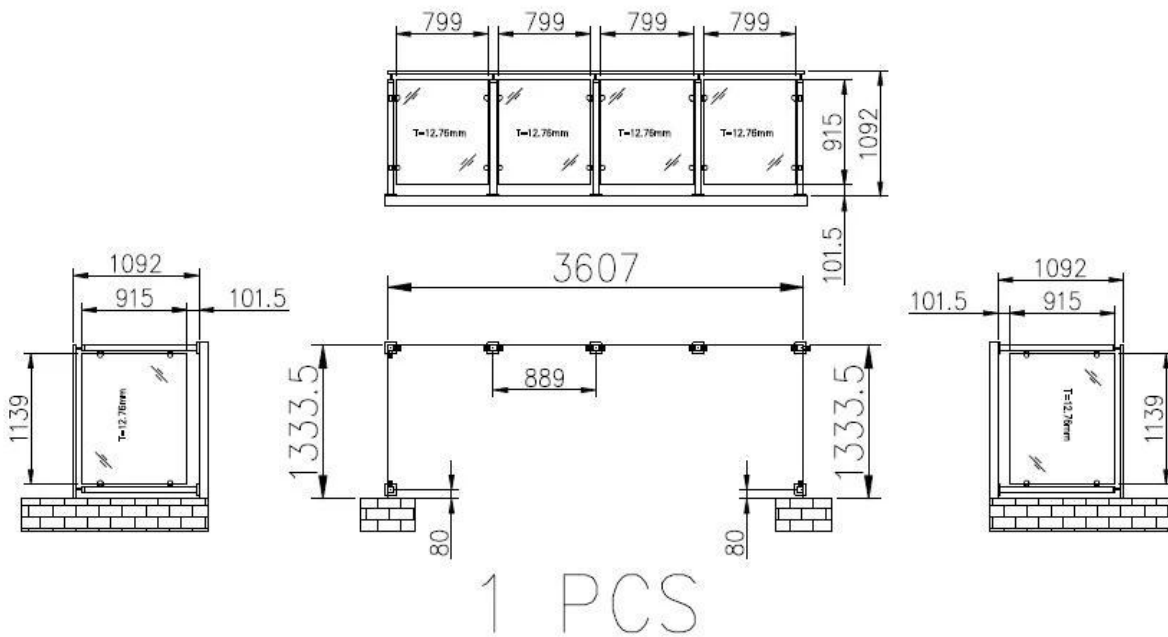

terrace railing designs stainless steel glass balustrade square post handrail design

1. New order stainless steel glass balustrade square post handrail description:

Material: Stainless Steel 316

Finish: Brushed

Square shape post, 50 x 50 x 1.5mm

Handrail: 50 x 25 x 1.5mm

12.76mm(6mm + 0.76mm PVB + 0.76mm) Laminated glass

2. Production drawing for your reference :

3. stainless steel balustrade post different types available,
- one way post or end post
 - two way post 90 ° or corner post
 - two way post 180 ° or middle post

--two way post 135 °

Brushed finished:

Mirror finished:

4. Project for your reference :

5. Round shape stainless steel post for deck balcony stair glass railing project:
[javascript:void\(0\);/*1470886808352*/](javascript:void(0);/*1470886808352*/)