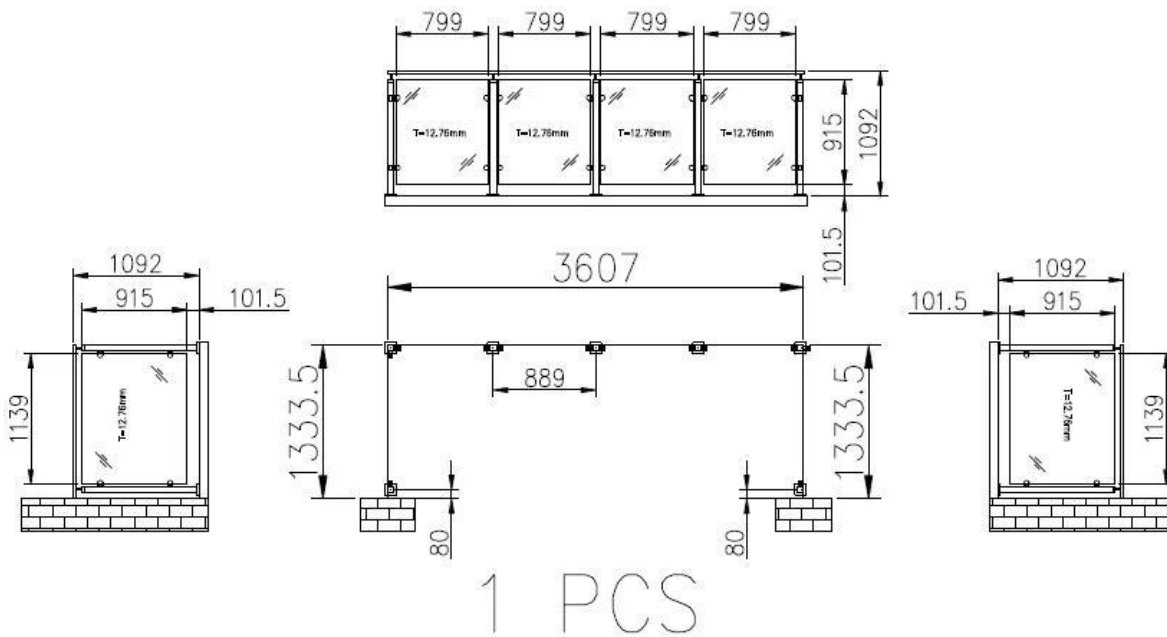

## 1. New order stainless steel glass balustrade square post handrail description:

Material: Stainless Steel 316

Finish: Brushed

Square shape post, 50 x 50 x 1.5mm

Handrail: 50 x 25 x 1.5mm

12.76mm(6mm + 0.76mm PVB + 0.76mm) Laminated glass

## 2. Production drawing for your reference :

3. stainless steel balustrade post different types available,
- one way post or end post
  - two way post 90 ° or corner post
  - two way post 180 ° or middle post