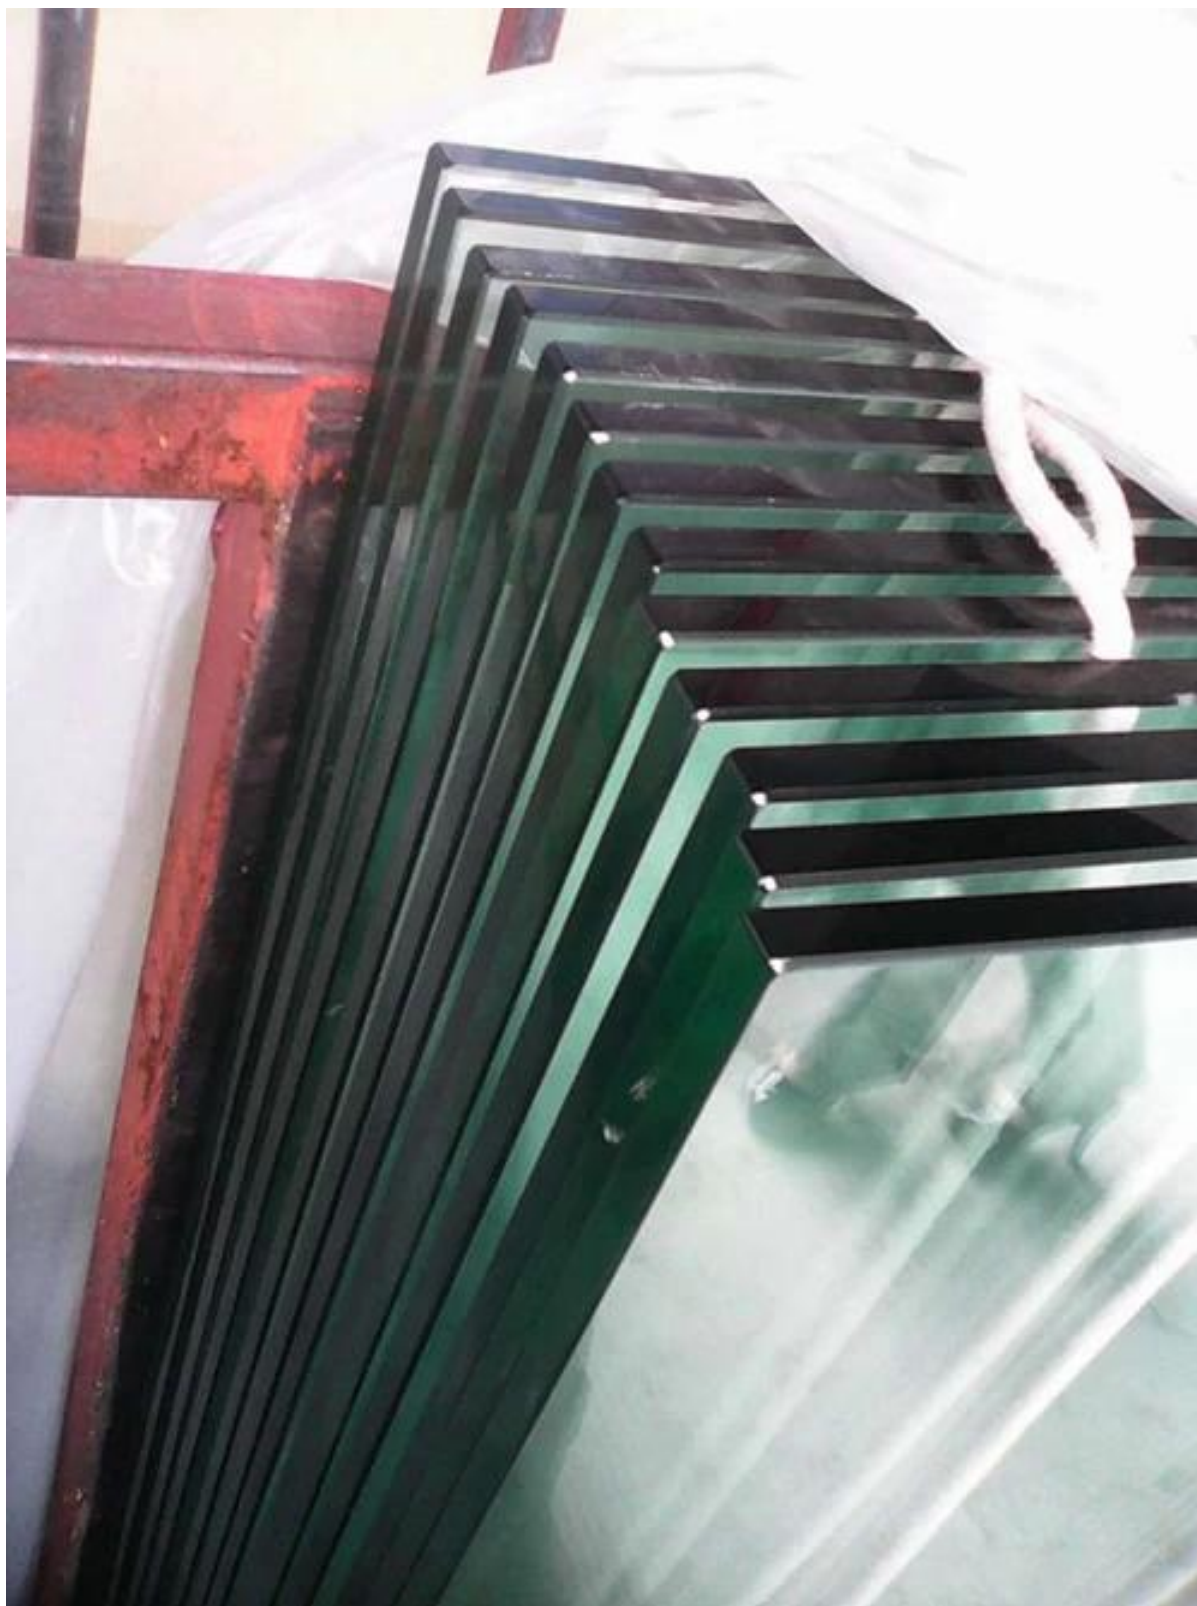

[China manufacturer, stainless steel two side glass hinge, glass to square post gate hinge, for glass railing](#)

[adjustable glass to wall door hinge, glass to square post hinge, spring loaded gate hinge](#)

SBM

Mirror

Satin

[10-12mm clear glass panels for pool fencing](#)

[stainless steel glass gate latch, two side gate latch for glass railing, glass door latch](#)

Model no. : GL-90

Glass to glass latch 90 degree

Material	Stainless steel 316/316L
Finish	Mirror or satin polished
For glass thickness	8-12mm

Remark : In swing & out swing both available

Model no. : GL-180

Glass to glass latch 180 degree

Material	Stainless steel 316/316L
Finish	Mirror or satin polished
For glass thickness	8-12mm

Remark : Other degrees available according to your requirement

Model no. : GL-W

Glass to wall / square post latch

Material	Stainless steel 316L
Finish	Mirror or satin polished
For glass thickness	8-12mm

Model no. : GL-P