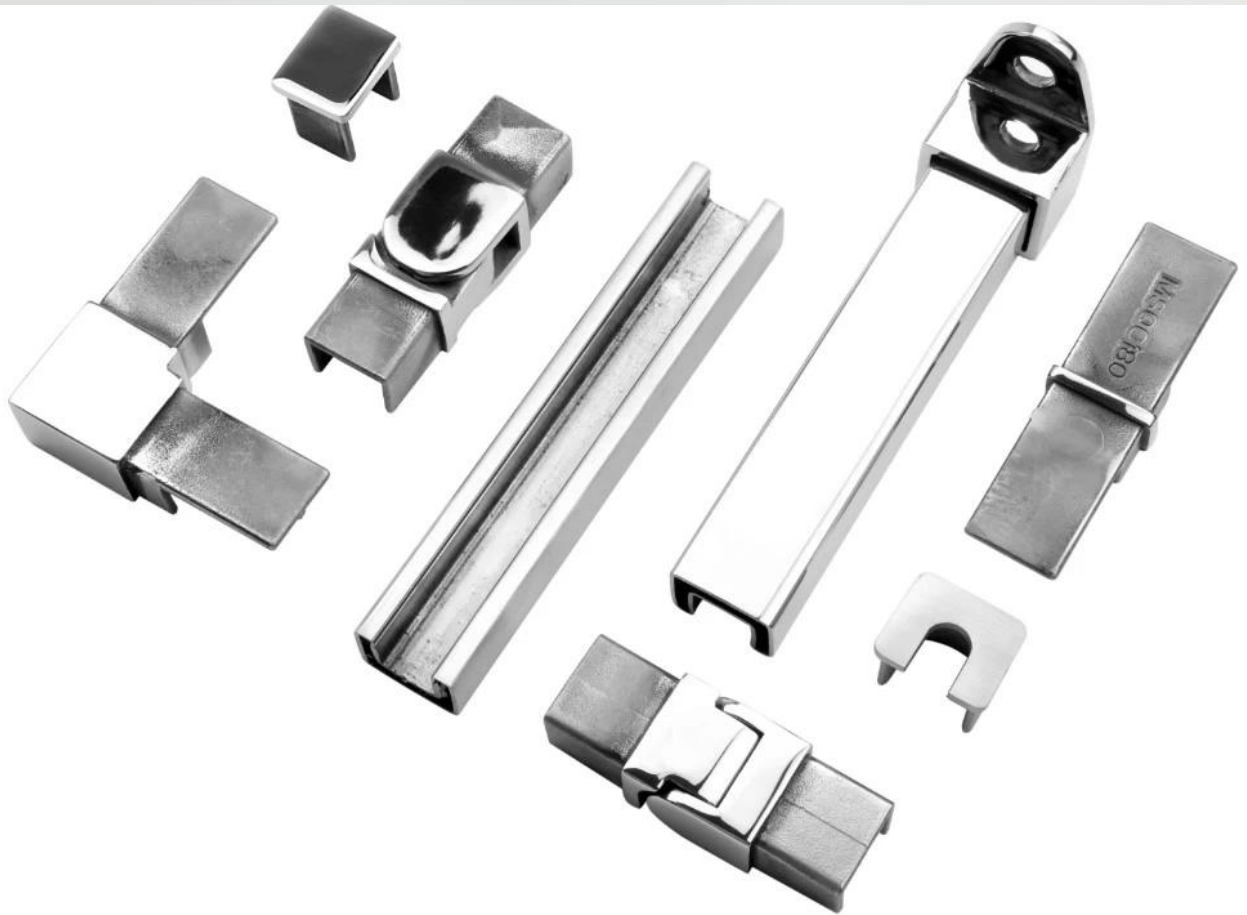

316 Stainless steel wall mount bracket for 21x25mm top rail 14*14mm slot .

Features of wall mount bracket -

Item #	MSQCW
Material	316 stainless steel
Finish	satin , mirror , black
For tube size	21*25mm
mount type	wall mount
MOQ	50 pcs

Photos of wall mount bracket-

90 degree Corner connector

180 degree middle connector

End Cap

Wall Bracket

Project photos of frameless glass railings with slot top rails & fittings-