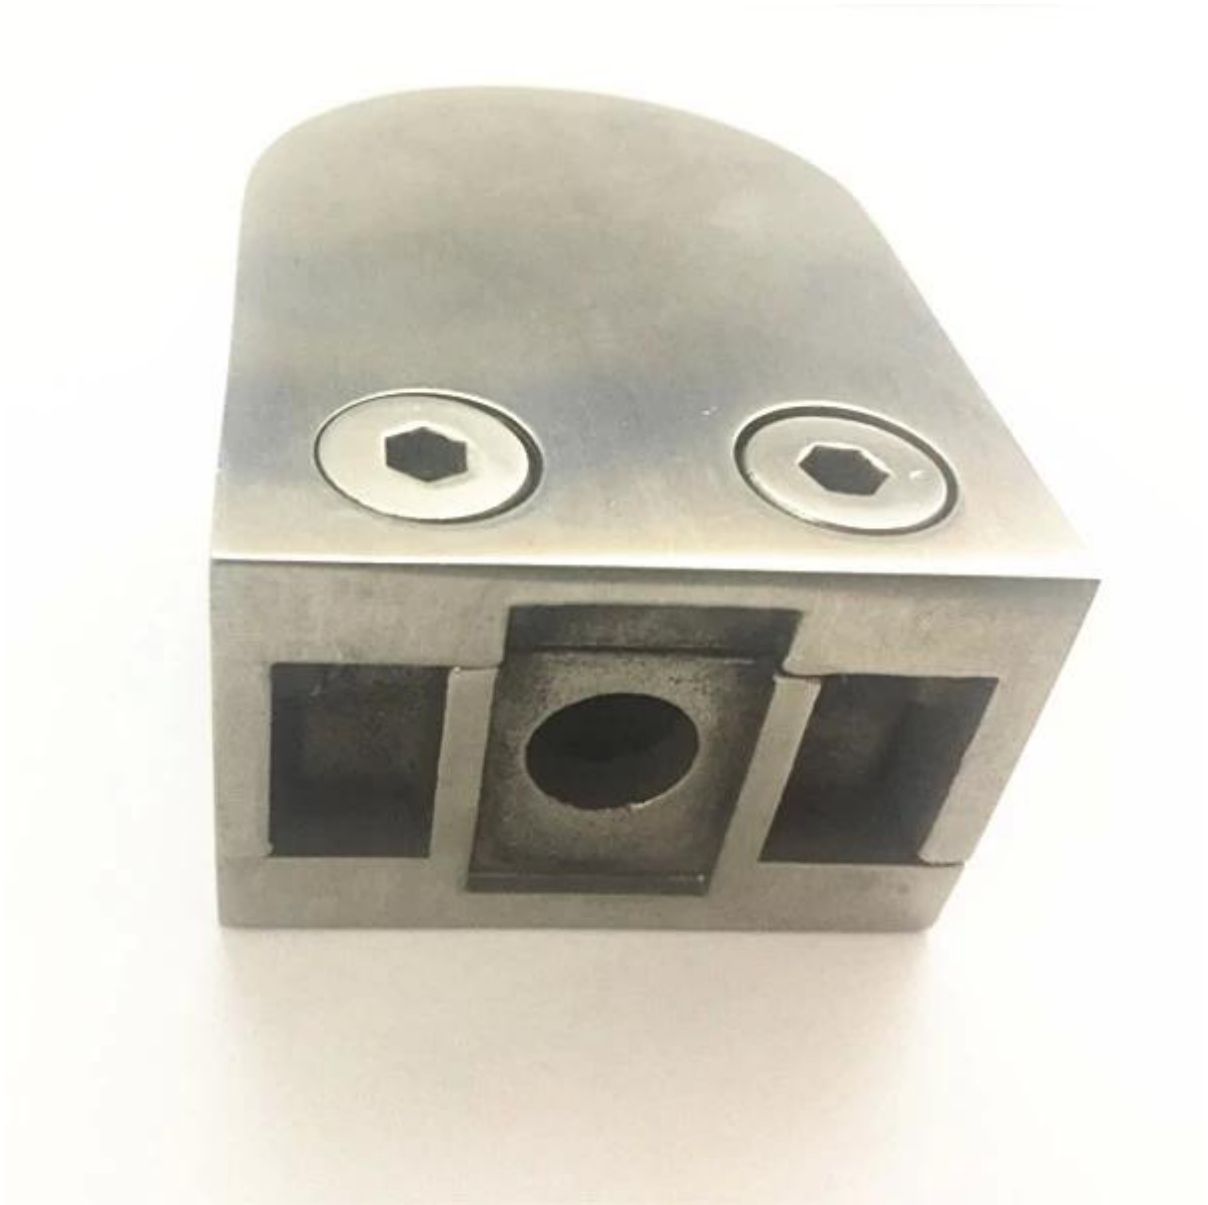

wood post fixing square stainless steel glass clamps, glass railing wood posts fitting hardwares

Specs.

Package	10 pcs per pack , 100 pcs per carton
Material	30/ 316 stainless steel
Model no.	G105 flat back / G105R round back
Glass thickness	10-12 glass
apply	wood posts

Photos for [wood post fixing square stainless steel glass clamps](#) , different views

Bottom view of clips , with screw hole for railing post mount

Package of wood post fixing square stainless steel glass clamps : 1 pc into a plastic bag , 10 pcs into a small box , 100 pcs into a carton .

Packing photos for wood post fixing square stainless steel glass clamps

Installation photos of wood post fixing square stainless steel glass clamps

Send us inquiries now to get price quote !