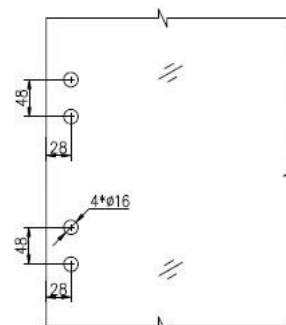

KEBIL 科比奧™
www.launch-china.cn

Glass gate hinge series

1. Glass-Glass hinge, Glass to Wall hinge and Glass to Round post hinge are suitable for 1000x1200mm glass gate 8-12mm thick .
When you open the glass gate it will close automatically .
2. Our glass hinges are made by precision casting with stainless steel 316 material , satin and mirror finish optional .
3. Our hinges must be applied on tempered glass .

Glass to Glass

Glass to Round post

Glass to Wall

Hole dimensions

[vidro de vidro dobradiça para cercas piscina](#)

G-G1

[dobradiça novo modelo vidro de vidro dobradiça para nadar cerca de piscina portão.](#)