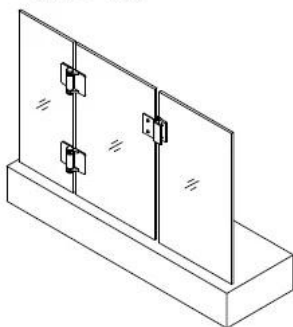

KEBIL 科比奧™
www.launch-china.cn

Glass gate hinge series

1. Glass-Glass hinge, Glass to Wall hinge and Glass to Round post hinge are suitable for 1000x1200mm glass gate 8-12mm thick .
When you open the glass gate it will close automatically .
2. Our glass hinges are made by precision casting with stainless steel 316 material , satin and mirror finish optional .
3. Our hinges must be applied on tempered glass .

Glass to Glass

Glass to Round post

Glass to Wall

Hole dimensions

[vidro de vidro dobradiça para cercas piscina](#)

G-G1

[dobradiça novo modelo vidro de vidro dobradiça para nadar cerca de piscina portão.](#)

G-G2

ajustável vidro à parede dobradiça de porta, vidro para pós quadrados dobradiça, da dobradiça de mola portão

G-W1

G-W2

[vidro para pós rodada dobradiça fim macio para piscina 10-12mm fence gate](#)

G-P1