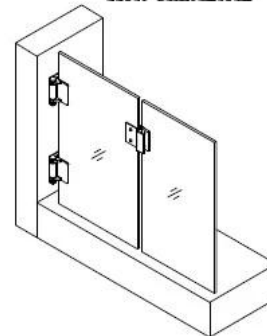

KEBIL 科比奧™
www.launch-china.cn

Glass gate hinge series

1. Glass-Glass hinge, Glass to Wall hinge and Glass to Round post hinge are suitable for 1000x1200mm glass gate 8-12mm thick .
When you open the glass gate it will close automatically .
2. Our glass hinges are made by precision casting with stainless steel 316 material , satin and mirror finish optional .
3. Our hinges must be applied on tempered glass .

Glass to Glass

Glass to Round post

Glass to Wall

Hole dimensions

[vidro de vidro dobradiça para cercas piscina](#)

G-G1

[dobradiça novo modelo vidro de vidro dobradiça para nadar cerca de piscina portão.](#)

G-G2

ajustável vidro à parede dobradiça de porta, vidro para pós quadrados dobradiça, da dobradiça de mola portão

G-W1

G-W2

[vidro para pós rodada dobradiça fim macio para piscina 10-12mm fence gate](#)

G-P1