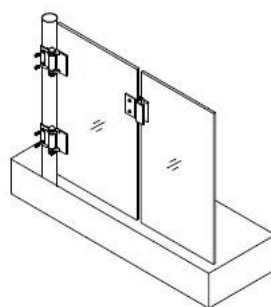

KEBIL 科比奧™
www.launch-china.cn

Glass gate hinge series

1. Glass-Glass hinge, Glass to Wall hinge and Glass to Round post hinge are suitable for 1000x1200mm glass gate 8-12mm thick .
When you open the glass gate it will close automatically .
2. Our glass hinges are made by precision casting with stainless steel 316 material , satin and mirror finish optional .
3. Our hinges must be applied on tempered glass .

Glass to Glass

Glass to Round post

Glass to Wall

Hole dimensions

[vidro de vidro dobradiça para cercas piscina](#)

G-G1

[dobradiça novo modelo vidro de vidro dobradiça para nadar cerca de piscina portão.](#)

G-G2

ajustável vidro à parede dobradiça de porta, vidro para pós quadrados dobradiça, da dobradiça de mola portão

G-W1

G-W2

[vidro para pós rodada dobradiça fim macio para piscina 10-12mm fence gate](#)

G-P1